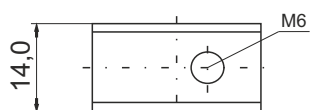

### Dimensions

Length	150mm
Width	87mm
Height	105mm

### Case Features

Cell configuration	Left+
Cell layout	14

### Type of terminal

Front View

Side View

Top View