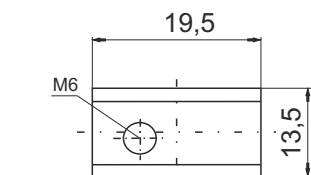

### Dimensions

Length	150mm
Width	87mm
Height	105mm

### Case Features

Cell configuration	Left+
Cell layout	14

### Type of terminal

Front View

Side View

Top View