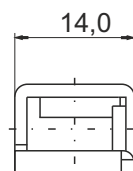

### Dimensions

Length	150mm
Width	87mm
Height	105mm

### Case Features

Cell configuration	Left+
Cell layout	14

### Technology

Technology	CA/CA
Separator	AGM
Recommended charging current	0,8A
Mounting Angle	360°

### Type of terminal

Front View

Side View

Top View