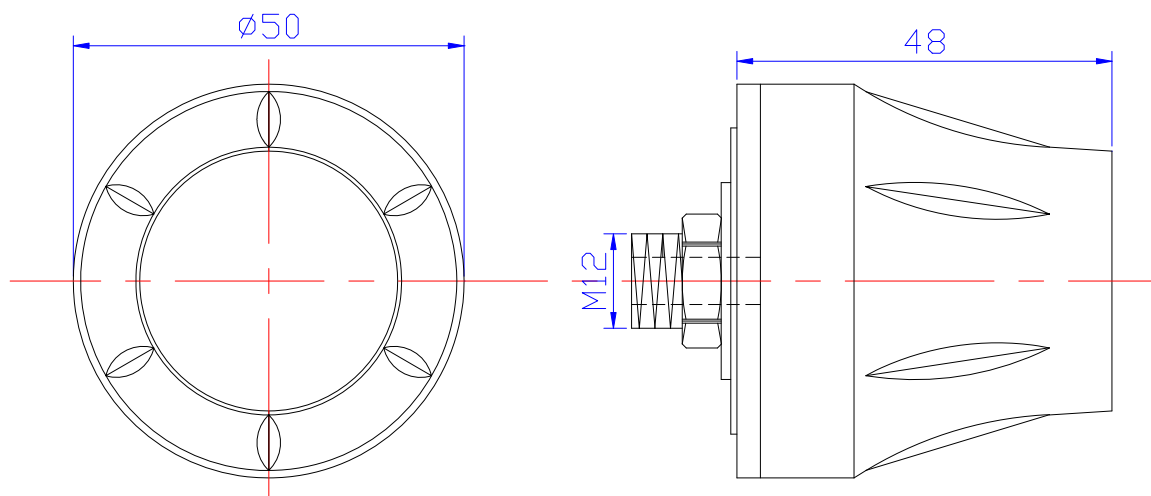

GSM Antenna

Model : WIFI-ANT058

DIMENSIONS

SPECIFICATIONS

| No. | Item | Specifications |
|-----|-----------------|-----------------|
| 1 | Frequency | 2400 ~ 2500 MHz |
| 2 | V.S.W.R (5m) | $\leq 2.0 : 1$ |
| 3 | Gain (Zenith) | 2 dBi |
| 4 | Impedance | 50 Ω |

3.2 Mechanical

Form 2

| No. | Item | Specification |
|-----|-----------------|-----------------------|
| 1 | Cable | RG174 3m/5m or others |
| 2 | Connector | SMA or others |
| 3 | Plastic Housing | Black |
| 4 | Mounting | Screw |