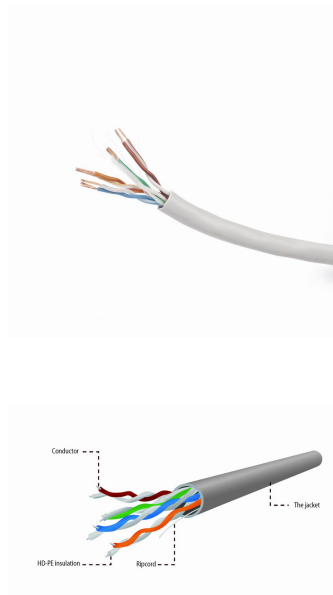

# CAT5e UTP LAN cable (CCA), stranded, 1000 ft

UPC-5004E-L

## Features

- UTP unshielded LAN cable with stranded wires
- CCA conductors
- Category 5E

## Specifications

Unshielded twisted pair (UTP) LAN cable  
Category 5E  
Conductor material: AWG24 stranded CCA  
Length: 1000 ft (305 m)  
Package: Reelex box