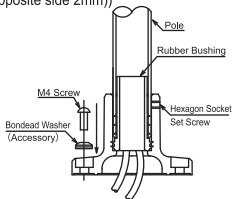

INSTALLATION

Before wiring, please mount it correctly as follows:

1. Loosen the hexagon socket set screw on the side of a mounting base.
(Get the hexagonal wrench ready. (The opposite side 2mm))
2. Remove the accessory nuts on a pole.
3. Insert the rubber bushing into the pole.
4. Insert a pole into a mounting base from the top to the bottom.
5. Fix a pole with hexagon socket set screw on the side of a mounting base.
6. Install this product in your machine with bondead washers.
(Recommended torque 1.1Nm)

 **CAUTION**

Change the rubber bushing to maintain waterproof condition when the pole is removed from SZ-016A.

■SZ-016A

補修パーツ Repair Parts

●ゴムブッシュ Rubber Bushing

使用可能機種	REMARKS
φ21.7のポール取付け仕様 (LU7, RUP, RSPなど)	
Pole mount type.(The diameter of pole: φ21.7)	
～Series of LU7, RUP, RSP, etc.,～	