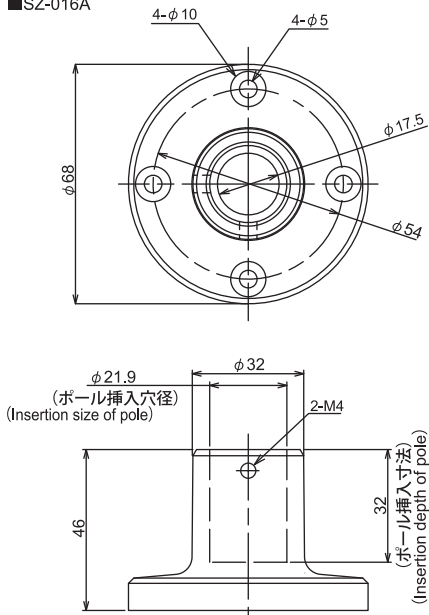

INSTALLATION

Before wiring, please mount it correctly as follows:

1. Loosen the hexagon socket set screw on the side of a mounting base.
(Get the hexagonal wrench ready. (The opposite side 2mm))
2. Remove the accessory nuts on a pole.
3. Insert the rubber bushing into the pole.
4. Insert a pole into a mounting base from the top to the bottom.
5. Fix a pole with hexagon socket set screw on the side of a mounting base.
6. Install this product in your machine with bondead washers.
(Recommended torque 1.1Nm)

 **CAUTION**

Change the rubber bushing to maintain waterproof condition when the pole is removed from SZ-016A.

■SZ-016A

補修パーツ Repair Parts

●ゴムブッシュ Rubber Bushing

使用可能機種	REMARKS
φ21.7のポール取付け仕様 (LU7, RUP, RSPなど)	
Pole mount type.(The diameter of pole: φ21.7)	
～Series of LU7, RUP, RSP, etc.,～	