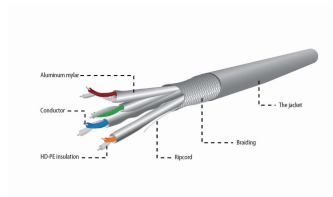

CAT6A SSTP LSZH LAN cable, solid, 305 m

SPC-6A-LSZHCU-SO

Features

- Screened Shielded Twisted Pair (SSTP) CAT 6A LAN cable
- High quality full copper solid conductors
- Low Smoke Zero Halogen (LSZH) jacket

Specifications

Shielded twisted pair (SSTP) LAN cable
Category 6A
Material: AWG23 solid CU, LSZH jacket
Length: 305 m
Package: roll

Packaging

Q'ty in crtn, pcs	1
Crtn volume, CUM	0.028
Crtn weight, kgs	15.75
Individual package size LxWxH:	325x325x245 mm
Carton size LxWxH:	335x335x250 mm
Country of origin	CN
Barcode	8716309088237
Customs code	8544492000