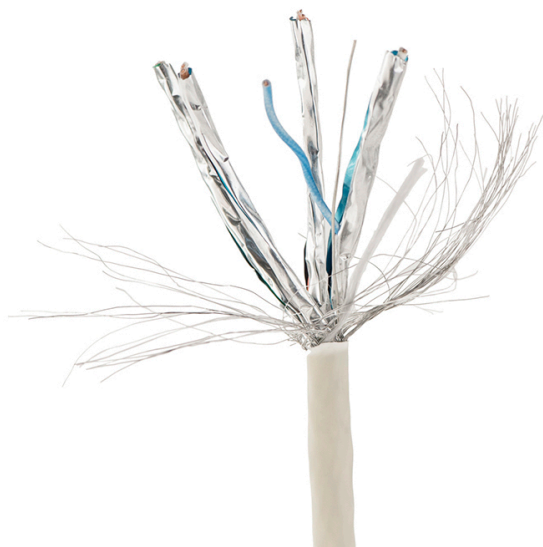

CAT6A SSTP LSZH LAN cable, solid, 305 m

SPC-6A-LSZHCU-SO

Features

- Screened Shielded Twisted Pair (SSTP) CAT 6A LAN cable
- High quality full copper solid conductors
- Low Smoke Zero Halogen (LSZH) jacket

Specifications

Shielded twisted pair (SSTP) LAN cable
Category 6A
Material: AWG23 solid CU, LSZH jacket
Length: 305 m
Package: roll

Packaging

Q'ty in crtn, pcs	1
Crtn volume, CUM	0.028
Crtn weight, kgs	15.75
Individual package size LxWxH:	325x325x245 mm
Carton size LxWxH:	335x335x250 mm
Country of origin	CN
Barcode	8716309088237
Customs code	8544492000