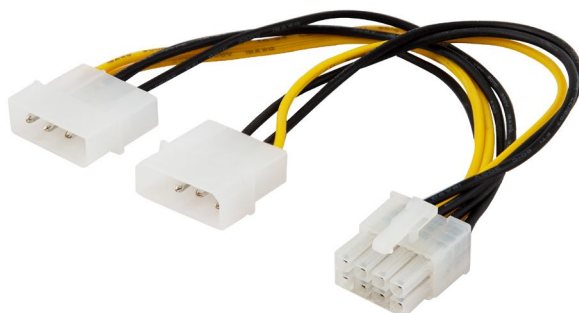

POWER CABLE MOLEX – EPS

EN TECHNICAL SPECIFICATION

Connectors 1x:	8 pin EPS
Connectors 2x:	4 pin MOLEX, male
Length:	18 cm

MODEL: AK-18

EAN: 5901986043119