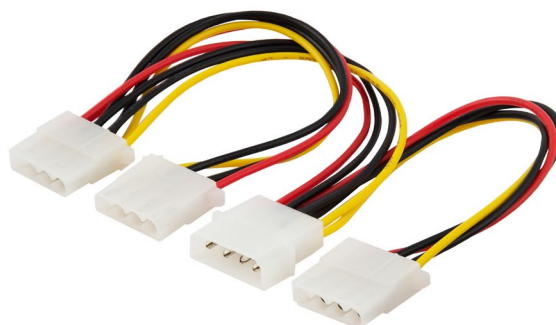

POWER CABLE MOLEX-SATA**EN TECHNICAL SPECIFICATION**

Connectors 1x:	4 pin MOLEX male
Connectors 2x:	15 pin SATA female
Voltage:	12V DC/5V DC
Length:	18 cm

MODEL: AK-10

EAN: 5901986042105

**POWER CABLE MOLEX 4 PIN (M) – MOLEX 4 PIN (F)
+ 3 PIN (M)****EN TECHNICAL SPECIFICATION**

Connectors 1x:	4 pin MOLEX male
Connectors 2x:	4 pin MOLEX female
Connectors 3x:	3 pin MOLEX male
Parameters:	12V DC / 5V DC
Length:	18 cm

MODEL: AK-15

EAN: 5901986043058

POWER CABLE MOLEX – MOLEX**EN TECHNICAL SPECIFICATION**

Connectors:	- IDE Molex 4 pin (M) - 3 x IDE Molex 4 pin (F)
Parameters:	12V DC / 5V DC
Length:	18 cm

MODEL: AK-16

EAN: 5901986043072

POWER CABLE SATA – SATA

EN TECHNICAL SPECIFICATION

Connectors 1x:	15 pin SATA, male
Connectors 2x:	15 pin SATA, female
Length:	18 cm

EN TECHNICAL SPECIFICATION

Connectors:	- SATA 15 pin, male - PCI Express 6 pin, male
Length:	18 cm
Parameters:	12V

MODEL: AK-20

EAN: 5901986044314

POWER CABLE 6 PIN – 8 PIN (6+2) PCI-EXPRESS

EN TECHNICAL SPECIFICATION