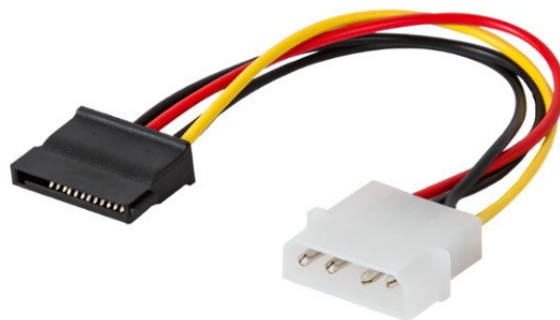

POWER CABLE MOLEX-SATA**EN TECHNICAL SPECIFICATION**

Connectors 1x:	4 pin MOLEX male
Connectors 2x:	15 pin SATA female
Voltage:	12V DC/5V DC
Length:	18 cm

MODEL: AK-10

EAN: 5901986042105

**POWER CABLE MOLEX 4 PIN (M) – MOLEX 4 PIN (F)
+ 3 PIN (M)****EN TECHNICAL SPECIFICATION**

Connectors 1x:	4 pin MOLEX male
Connectors 2x:	4 pin MOLEX female
Connectors 3x:	3 pin MOLEX male
Parameters:	12V DC / 5V DC
Length:	18 cm

MODEL: AK-15

EAN: 5901986043058

POWER CABLE MOLEX – MOLEX**EN TECHNICAL SPECIFICATION**

Connectors:	- IDE Molex 4 pin (M) - 3 x IDE Molex 4 pin (F)
Parameters:	12V DC / 5V DC
Length:	18 cm

MODEL: AK-16

EAN: 5901986043072

POWER CABLE SATA – SATA

EN TECHNICAL SPECIFICATION

Connectors 1x:	15 pin SATA, male
Connectors 2x:	15 pin SATA, female
Length:	18 cm

EN TECHNICAL SPECIFICATION

Connectors:	- SATA 15 pin, male - PCI Express 6 pin, male
Length:	18 cm
Parameters:	12V

MODEL: AK-20

EAN: 5901986044314

POWER CABLE 6 PIN – 8 PIN (6+2) PCI-EXPRESS

EN TECHNICAL SPECIFICATION