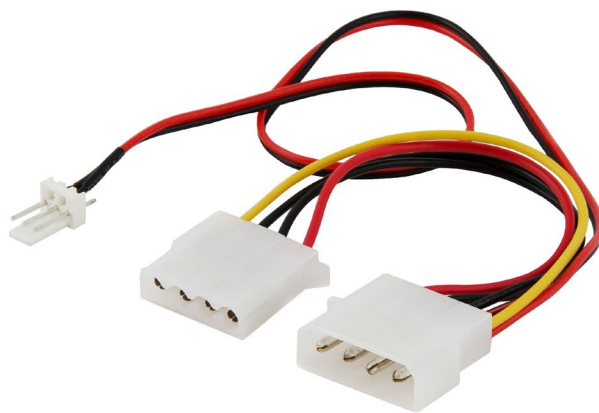

POWER CABLE MOLEX-SATA**EN TECHNICAL SPECIFICATION**

Connectors 1x:	4 pin MOLEX male
Connectors 2x:	15 pin SATA female
Voltage:	12V DC/5V DC
Length:	18 cm

MODEL: AK-10

EAN: 5901986042105

**POWER CABLE MOLEX 4 PIN (M) – MOLEX 4 PIN (F)
+ 3 PIN (M)****EN TECHNICAL SPECIFICATION**

Connectors 1x:	4 pin MOLEX male
Connectors 2x:	4 pin MOLEX female
Connectors 3x:	3 pin MOLEX male
Parameters:	12V DC / 5V DC
Length:	18 cm

MODEL: AK-15

EAN: 5901986043058

POWER CABLE MOLEX – MOLEX**EN TECHNICAL SPECIFICATION**

Connectors:	- IDE Molex 4 pin (M) - 3 x IDE Molex 4 pin (F)
Parameters:	12V DC / 5V DC
Length:	18 cm

MODEL: AK-16

EAN: 5901986043072

POWER CABLE SATA – SATA

EN TECHNICAL SPECIFICATION

Connectors 1x:	15 pin SATA, male
Connectors 2x:	15 pin SATA, female
Length:	18 cm

EN TECHNICAL SPECIFICATION

Connectors:	- SATA 15 pin, male - PCI Express 6 pin, male
Length:	18 cm
Parameters:	12V

MODEL: AK-20

EAN: 5901986044314

POWER CABLE 6 PIN – 8 PIN (6+2) PCI-EXPRESS

EN TECHNICAL SPECIFICATION