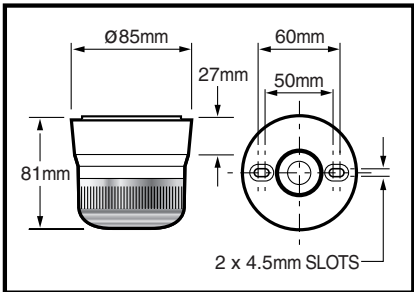

STANDARD AC BEACONS

0.9Hz Nom.

-20°C to +40°C

IP65

1