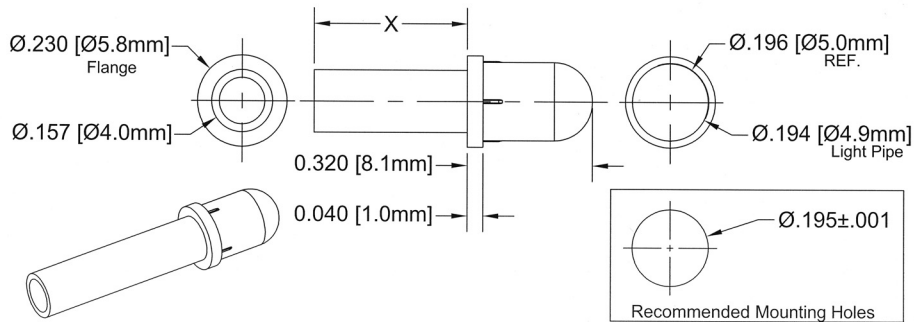

PLP5-XXX

Panel Light Pipes, Rear Mount,
Standard Color: Clear
Color: See Chart