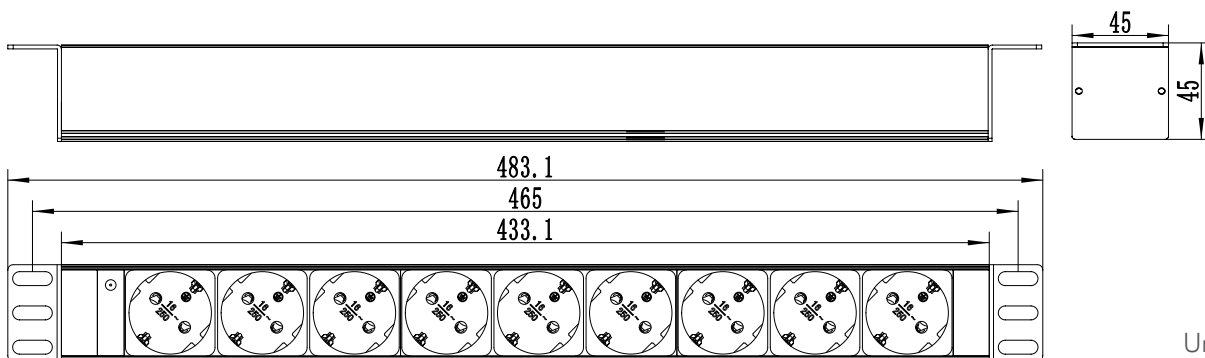

19" Power Distribution Unit 9 x German Socket

Part no.: PDU9C03

Technical Features

19" PDU with LED indicator

Voltage: 250VAC, 50/60Hz, Max. 16A

Sockets: 9 x German type

2m power cord H05VV-F 3x1.5mm² with CEE7/7 plug

Aluminum alloy shell, 1U

Color: Black RAL 9005

Technical Drawings

Unit: mm

PDU9C03

4 052792 046571

Made in China

www.logilink.com

RoHS
compliant

* The specifications and pictures are subject to change without notice.
*All trade names referenced are the registered trademark of their respective owners.

Package Contents

1 x 19" Power Distribution Unit 9 x German Socket

Packaging Informations

Packing Dimension	510 x 145 x 70mm
Packing Weight	0.9kg
Carton Dimension	515 x 295 x 195mm
Carton Q'ty	10pcs
Carton Weight	10kg

PDU9C03

Made in China

www.logilink.com

RoHS
compliant

* The specifications and pictures are subject to change without notice.
*All trade names referenced are the registered namework of their respective owners.