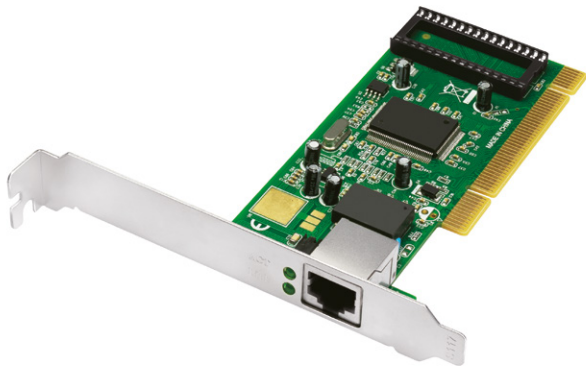

LogiLink®

Gigabit LAN PCI Card

Art. No.: PC0092

This PCI Gigabit Ethernet controller card is a high performance 10/100/1000 BASE-T Ethernet LAN controller, converts the PCI interface into Gigabit Ethernet port.

Features:

- » Compliant to PCI Revision 2.2
- » 1x RJ45 port, supports 10/100/1000 Mbps N-way Auto-negotiation operation
- » Half/Full duplex capability
- » Compliant with IEEE 802.3, 802.3u, 802.3ab, 802.1P layer 2 priority encoding, IEEE 802.1Q VLAN tagging
- » Supports Wake-On-LAN function
- » Transmit/Receive FIFO (8K/64K) support
- » LED indication for activity
- » Supports Windows and Linux

Specifications:

Chipset	RTL8169SC
Ports	1x RJ45 Port
Interface	32 bit PCI bus
Ethernet Standard	IEEE 802.3, IEEE 802.3u, IEEE 802.3ab
Ethernet Speed	10/100/1000 Mbps
Full Duplex Flow Control (IEEE 802.3x)	Yes
Layer 2 Priority Encoding (IEEE 802.1P)	Yes
VLAN Tagging (IEEE 802.1Q)	Yes
Supports Wake-On-Lan (WOL)	Yes
Hot Plug and Plug & Play	Yes
LED Indicator	LED for activity
Power By	PCI bus powered
Max. Power Consumption	0.5 W
Standby Power Consumption	0.45 W
Compatibility	Windows and Linux
Operating Temperature	0–70 °C
Operating Humidity	0–90 % RH (no condensation)
Dimensions	12.9 x 12 x 2.2 cm
Weight	47 g