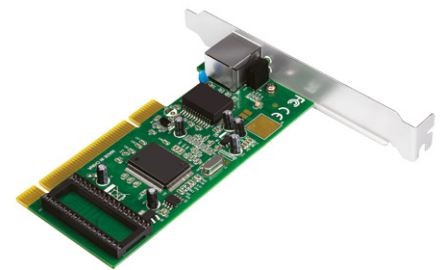

LogiLink®

Gigabit LAN PCI Card

Art. No.: PC0092

This PCI Gigabit Ethernet controller card is a high performance 10/100/1000 BASE-T Ethernet LAN controller, converts the PCI interface into Gigabit Ethernet port.

Features:

- » Compliant to PCI Revision 2.2
- » 1x RJ45 port, supports 10/100/1000 Mbps N-way Auto-negotiation operation
- » Half/Full duplex capability
- » Compliant with IEEE 802.3, 802.3u, 802.3ab, 802.1P layer 2 priority encoding, IEEE 802.1Q VLAN tagging
- » Supports Wake-On-LAN function
- » Transmit/Receive FIFO (8K/64K) support
- » LED indication for activity
- » Supports Windows and Linux

Specifications:

Chipset	RTL8169SC
Ports	1x RJ45 Port
Interface	32 bit PCI bus
Ethernet Standard	IEEE 802.3, IEEE 802.3u, IEEE 802.3ab
Ethernet Speed	10/100/1000 Mbps
Full Duplex Flow Control (IEEE 802.3x)	Yes
Layer 2 Priority Encoding (IEEE 802.1P)	Yes
VLAN Tagging (IEEE 802.1Q)	Yes
Supports Wake-On-Lan (WOL)	Yes
Hot Plug and Plug & Play	Yes
LED Indicator	LED for activity
Power By	PCI bus powered
Max. Power Consumption	0.5 W
Standby Power Consumption	0.45 W
Compatibility	Windows and Linux
Operating Temperature	0–70 °C
Operating Humidity	0–90 % RH (no condensation)
Dimensions	12.9 x 12 x 2.2 cm
Weight	47 g