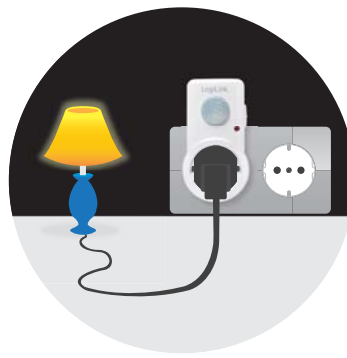

Automatically identify
day and night

Automatically turn ON when
human motion detected