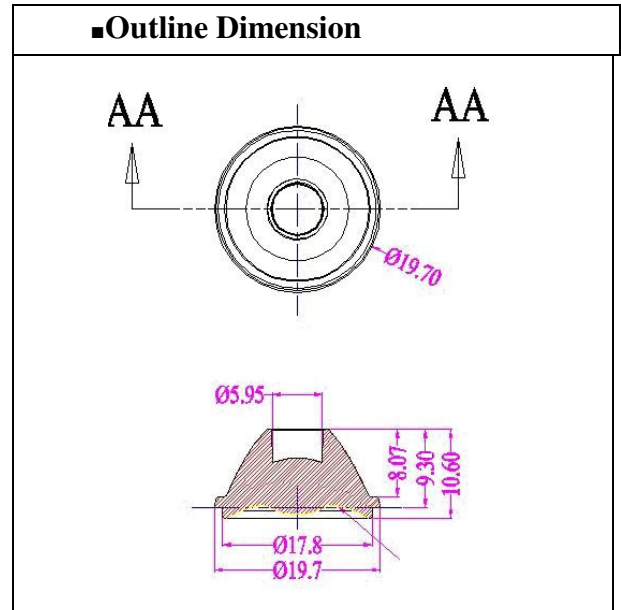

**■ Features**

- 15 ° focusing angle

**■ Applications**

- Long range lighting with small area

**■ Outline Dimension**

**■ Specification**

Item	Value
Transmittance	93%
Material	PMMA
Standard	SGS/ROHS
Temperature	-35°C -90°C
Surface Treatment	Matt

**■ Photos**

**■ Beam Pattern**