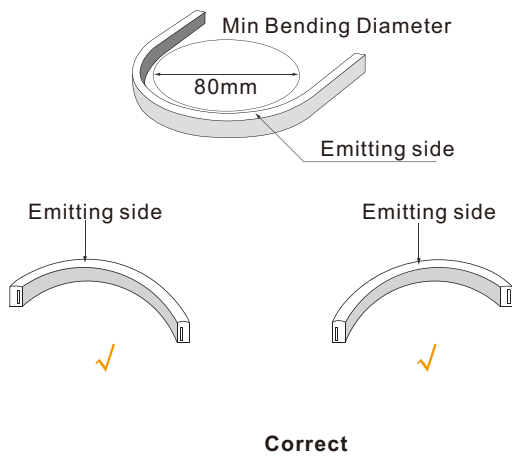

each small section can be cut down refer to

the black mark on the side of body

the standard size is 5meters included 10pcs mounting

clips 5Pin bare wire output from each side of the body

Product Datasheet

Application

Hotels, restaurants, nights clubs.

Advertising signs, brightening.

Back lighting, edge lighting.

Dancefloor background.

Correct bending way

Correct bending

Face to the lighting surface and fold the strip.
The minimum bending diameter is 80mm

Lighting surface upwards and the strip can be bent to right or left naturally, The minimum bending diameter is 100mm

Incorrect bending way

Face to the side surface (as the picture shows),
Do not bend it downward to damage the strip.

(as the picture shows) please do not twist the strip,
or it will be damaged

Installation

clips
50x8x13mm(LxWxH)

profile
1000x8x13mm(LxWxH)

1

2

3

4