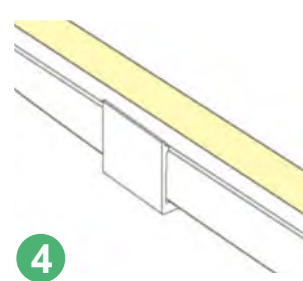

Lighting surface upwards and the strip can be bent to right or left naturally, The minimum bending diameter is 100mm

Incorrect bending way

Face to the side surface (as the picture shows),
Do not bend it downward to damage the strip.

(as the picture shows) please do not twist the strip,
or it will be damaged

Installation

clips
50x8x13mm(LxWxH)

profile
1000x8x13mm(LxWxH)

1

2

3

4