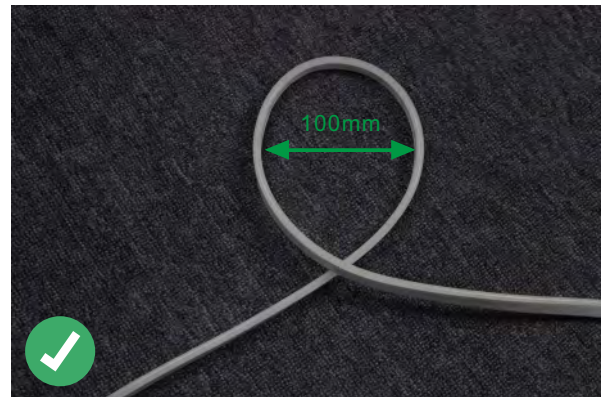

each small section can be cut down refer to

the black mark on the side of body

the standard size is 5meters included 10pcs mounting

clips 5Pin bare wire output from each side of the body

Product Datasheet

Application

Hotels, restaurants, nights clubs.

Advertising signs, brightening.

Back lighting, edge lighting.

Dancefloor background.

Correct bending way

Correct bending

Face to the lighting surface and fold the strip.
The minimum bending diameter is 80mm

Lighting surface upwards and the strip can be bent to right or left naturally, The minimum bending diameter is 100mm

Incorrect bending way

Face to the side surface (as the picture shows),
Do not bend it downward to damage the strip.

(as the picture shows) please do not twist the strip,
or it will be damaged

Installation

clips
50x8x13mm(LxWxH)

profile
1000x8x13mm(LxWxH)

1

2

3

4