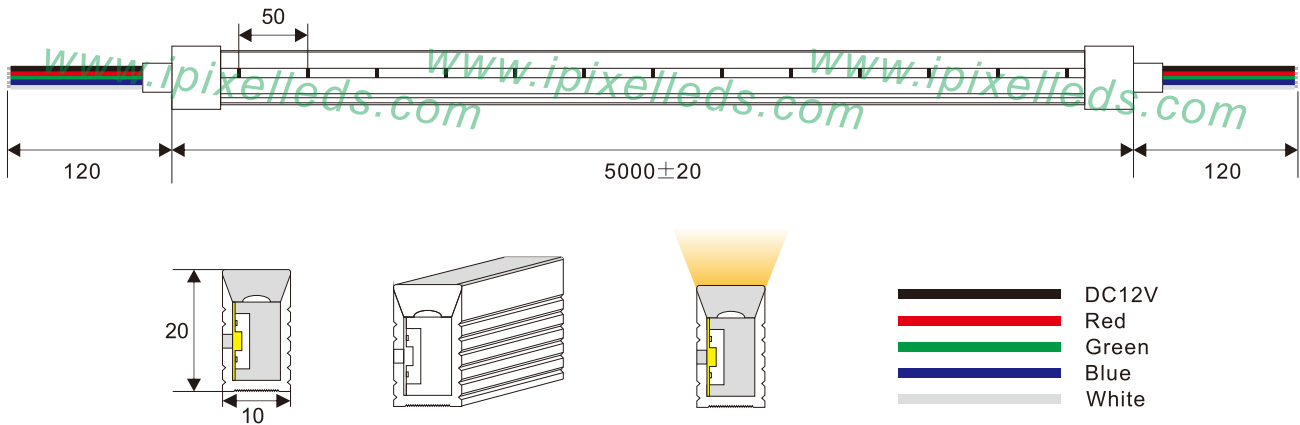

each small section can be cut down refer to

the black mark on the side of body

the standard size is 5meters included 10pcs mounting

clips 5Pin bare wire output from each side of the body

Product Datasheet

Lighting surface upwards and the strip can be bent to right or left naturally, The minimum bending diameter is 100mm

Incorrect bending way

Face to the side surface (as the picture shows),
Do not bend it downward to damage the strip.

(as the picture shows) please do not twist the strip,
or it will be damaged

Installation

clips
50x8x13mm(LxWxH)

profile
1000x8x13mm(LxWxH)

1

2

3

4

iPixel LED Light Co., Ltd

Outline Dimension (unit:mm)

Connection

Product packaging

| Product number | Standard length | Quantity / volume | outer carton size | Weight(kg)/reel |
|----------------|-----------------|-------------------|-------------------|-----------------|
| N010060CC4LZ | 5M | 240 Reels | L450xW350xH450mm | 1.2kg |
| / | | | | / |
| / | | | | / |
| / | | | | / |
| / | | | | / |
| / | | | | / |