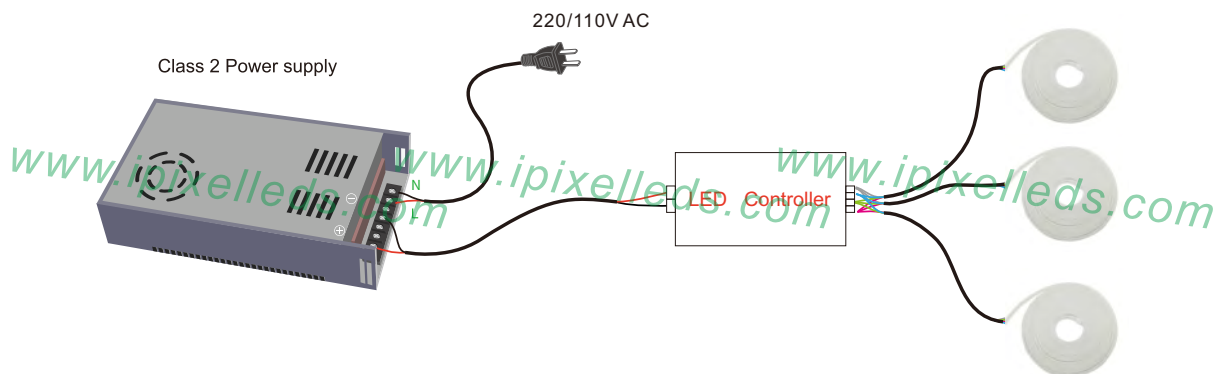

PWM control RGBW LED Neon strip

Product Description

Silicone Neon LED flex made by extrusion, white color body, diffused color on the top side without light spot, it's bendable within limited semidiameter, Anti-UV and salt it's a 4 in 1 RGBW LED tape inside ,no Pixel control,

Lighting surface upwards and the strip can be bent to right or left naturally, The minimum bending diameter is 100mm

Incorrect bending way

Face to the side surface (as the picture shows),
Do not bend it downward to damage the strip.

Accessory(Excluded)

| Name | Aluminum extrusion | Silicone glue | End cap | Mount clip |
|--------------|--------------------|---------------|---------|------------|
| installation | | | | |
| Remarks | L:1000 mm | 10 ml/pc | | |

iPixel LED Light Co., Ltd

Outline Dimension (unit:mm)

Connection

Product packaging

| Product number | Standard length | Quantity / volume | outer carton size | Weight(kg)/reel |
|----------------|-----------------|-------------------|-------------------|-----------------|
| N010060CC4LZ | 5M | 240 Reels | L450xW350xH450mm | 1.2kg |
| / | | | | / |
| / | | | | / |
| / | | | | / |
| / | | | | / |
| / | | | | / |