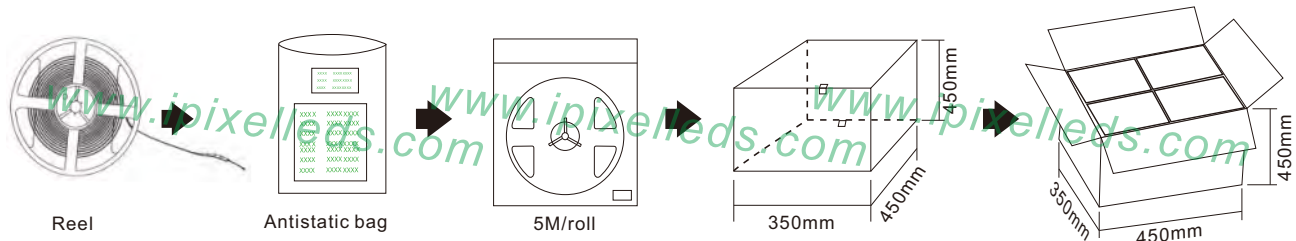

each small section can be cut down refer to

the black mark on the side of body

the standard size is 5meters included 10pcs mounting

clips 5Pin bare wire output from each side of the body

Product Datasheet

(as the picture shows) please do not twist the strip,
or it will be damaged

Installation

clips
50x8x13mm(LxWxH)

profile
1000x8x13mm(LxWxH)

1

2

3

4

iPixel LED Light Co., Ltd

Outline Dimension (unit:mm)

Connection

Product packaging

| Product number | Standard length | Quantity / volume | outer carton size | Weight(kg)/reel |
|----------------|-----------------|-------------------|-------------------|-----------------|
| N010060CC4LZ | 5M | 240 Reels | L450xW350xH450mm | 1.2kg |
| / | | | | / |
| / | | | | / |
| / | | | | / |
| / | | | | / |
| / | | | | / |