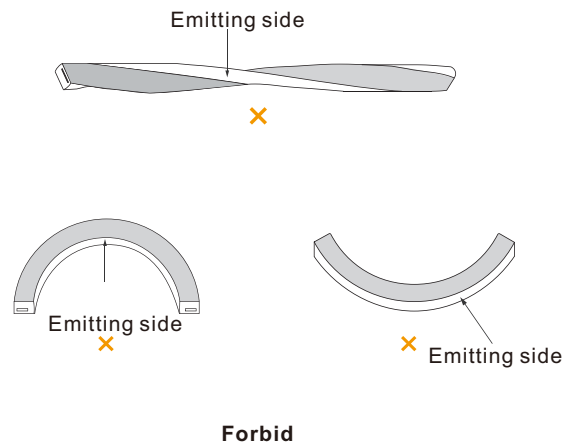

each small section can be cut down refer to

the black mark on the side of body

the standard size is 5meters included 10pcs mounting

clips 5Pin bare wire output from each side of the body

Product Datasheet

Application

Hotels, restaurants, nights clubs.

Advertising signs, brightening.

Back lighting, edge lighting.

Dancefloor background.

Correct bending way

Correct bending

Face to the lighting surface and fold the strip.
The minimum bending diameter is 80mm

Lighting surface upwards and the strip can be bent to right or left naturally, The minimum bending diameter is 100mm

Incorrect bending way

Face to the side surface (as the picture shows),
Do not bend it downward to damage the strip.

(as the picture shows) please do not twist the strip,
or it will be damaged

Installation

clips
50x8x13mm(LxWxH)

profile
1000x8x13mm(LxWxH)

1

2

3

4