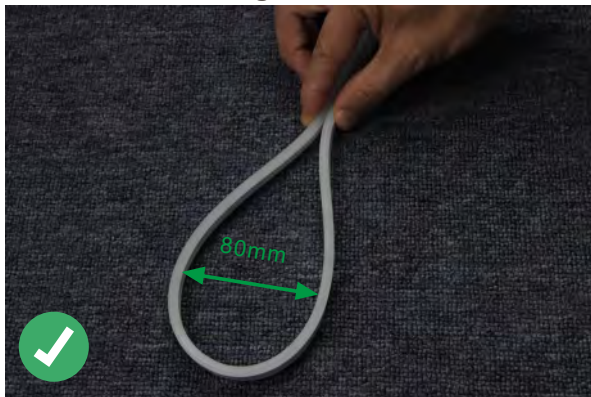

each small section can be cut down refer to

the black mark on the side of body

the standard size is 5meters included 10pcs mounting

clips 5Pin bare wire output from each side of the body

Product Datasheet

Application

Hotels, restaurants, nights clubs.

Advertising signs, brightening.

Back lighting, edge lighting.

Dancefloor background.

Correct bending way

Correct bending

Face to the lighting surface and fold the strip.
The minimum bending diameter is 80mm

Lighting surface upwards and the strip can be bent to right or left naturally, The minimum bending diameter is 100mm

Incorrect bending way

Face to the side surface (as the picture shows),
Do not bend it downward to damage the strip.

(as the picture shows) please do not twist the strip,
or it will be damaged

Installation

clips
50x8x13mm(LxWxH)

profile
1000x8x13mm(LxWxH)

1

2

3

4