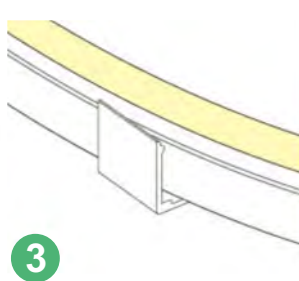

Lighting surface upwards and the strip can be bent to right or left naturally, The minimum bending diameter is 100mm

Incorrect bending way

Face to the side surface (as the picture shows),
Do not bend it downward to damage the strip.

(as the picture shows) please do not twist the strip,
or it will be damaged

Installation

clips
50x8x13mm(LxWxH)

profile
1000x8x13mm(LxWxH)

1

2

3

4