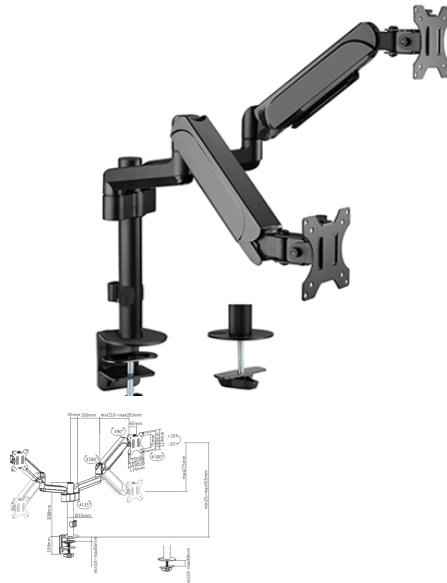

MA-DA2P-01

Adjustable desk 2-display mounting arm, 17"-32", up to 9 kg

- Position your screen perfectly
- Lightweight and tilting design

Features

- Monitor desk mount with double monitor arms
- Arms rotate, extend and retract, tilt to change reading angles, and allow to rotate displays from landscape-to-portrait mode, etc
- Enables easy ergonomic positioning for reduced strain
- Works with almost any LCD monitor (max. 32")
- Durable adjustable gas-springs suitable for monitors of 1 9 kg
- Strong desk clamp or grommet for easy and secure fixation on your desk
- Built-in cable management for an organized and neat workspace

Packaging

Q'ty in crtn, pcs	3
Crtn volume, CUM	0.04628736
Crtn weight, kgs	17.52
Individual package size LxWxH:	396x235x142 mm
Carton size LxWxH:	410x252x448 mm
Country of origin	CN
Barcode	8716309126144
Customs code	8302500000

Package contents

Desk arm
User manual
Mounting tools bag

Specifications

Material: steel, plastic, aluminum
Surface finish: powder coating
Color: fine texture black
Fit screen size: 17" 32"
Weight capacity (per screen): 1 ~ 9 kg
Vesa compatible: 100x100, 75x75 mm
Tilt range: +35° ~ -35°
Swivel range: +90° ~ -90°
Screen rotation: +180°~-180°
Installation: grommet, clamp
Suggested desktop thickness: clamp:10 ~ 85 mm, grommet:10 ~ 40 mm