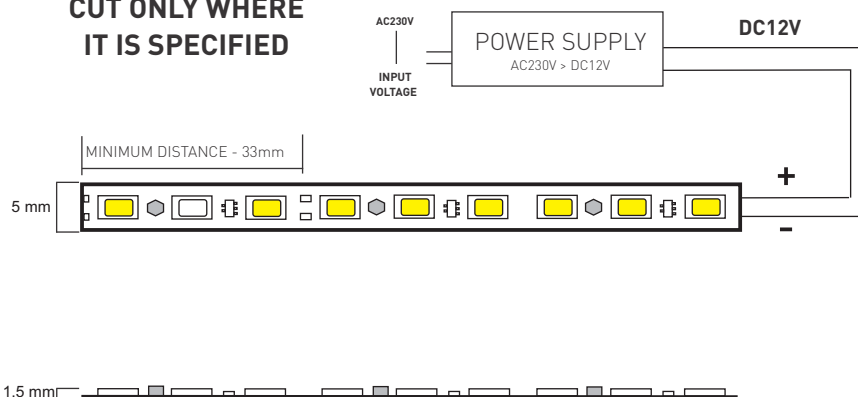

PRODUCT DATA

Order code	LS-LUM24V-15W-XXXXX
LED Type	2835
Luminous efficacy	180 lm/W
Typical luminous flux, lm	2520 lm/m
Wattage	15 W/m
Ingress protection	IP 20
Colometric data, CCT	3000/4000/5000/6500 K
Color rendering index	85 CRI
LED strip Dimensions , mm	5000 x 5 x 2.5 mm
Operating temperature	-20°C ~ +40°C
L80 lifetime	L80B10 > 36000 hours (@Ta 25 °C)
Warranty	3 years limited

LS-LUM24V-15W

3 year
warranty

APPLICATIONS

Lightsheet
Signage
Accent lighting
Furniture

CUT ONLY WHERE IT IS SPECIFIED

SHIPPING INFORMATION

Single bag quantity	5m
Carton box quantity	500m

This product is only suitable for connection to dedicated Class 1 or Class 2 power supplies rated DC24V (± 5%)