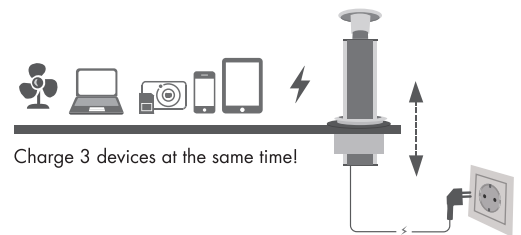

LogiLink®

Table Pop-Up 3-Way Sockets

Art. No.: LPS235

Reliable electrical outlet with Kids-friendly pull up / down mechanism. Simple to set up in your home, office, meeting room, desk. You can fully retract it underneath the tabletop for a clean and uncluttered look.

Features:

- » 3 Pop up socket (German Type, 3x CEE7/3 socket)
- » Fit for computer desk table with cable hole diameter 80mm
- » Charging function with LED
- » With child safety Lock
- » Housing material: AL metal
- » Max. Connected load 3500W, 16A/250V
- » Cable Spec.: 3Gx1.5mm²
- » Cable length: 1.8m

Package Contents:

- » 1 x Table Pop-Up 3-Way Sockets
- » 1 x User Manual

Package Informations:

- » Packing Dimension: 320 x 130 x 110mm
- » Packing Weight: 0.8kg
- » Carton Dimension: 570 x 340 x 280mm
- » Carton Q'ty: 10pcs
- » Carton Weight: 8.5kg

Warning

- *Do not plug in a row.
- *Do not install around sink, it can retract but not waterproof.

LPS235

Made in China

RoHS compliant

* The specifications and pictures are subject to change without notice.
* All trade names referenced are the registered trademark of their respective owners.