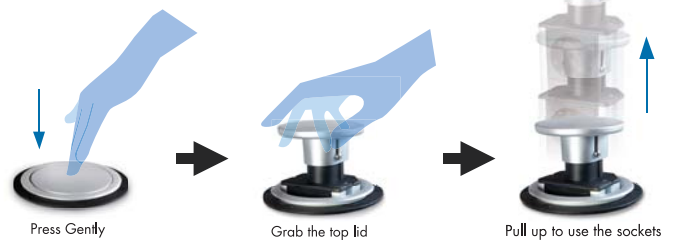

LogiLink®

Table Pop-Up 3-Way Sockets

Art. No.: LPS235

Reliable electrical outlet with Kids-friendly pull up / down mechanism. Simple to set up in your home, office, meeting room, desk. You can fully retract it underneath the tabletop for a clean and uncluttered look.

Features:

- » 3 Pop up socket (German Type, 3x CEE7/3 socket)
- » Fit for computer desk table with cable hole diameter 80mm
- » Charging function with LED
- » With child safety Lock
- » Housing material: AL metal
- » Max. Connected load 3500W, 16A/250V
- » Cable Spec.: 3Gx1.5mm²
- » Cable length: 1.8m

Package Contents:

- » 1 x Table Pop-Up 3-Way Sockets
- » 1 x User Manual

Package Informations:

- » Packing Dimension: 320 x 130 x 110mm
- » Packing Weight: 0.8kg
- » Carton Dimension: 570 x 340 x 280mm
- » Carton Q'ty: 10pcs
- » Carton Weight: 8.5kg