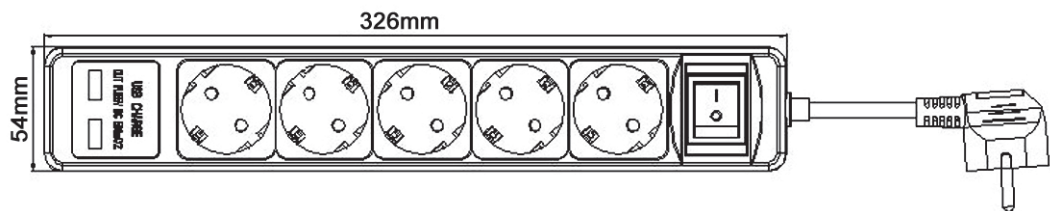

Art No. LPS203U

5-Way Socket Outlet with 2 x USB Charging Port

Specification:

- 5 Schuko sockets (German Type)
- 2 x USB charge 5V, each 500mA, Total Output 1A
- With illuminated ON/OFF switch
- With child protection
- Power: 230V AC, 50HZ, 16A, Max. 3500Watt
- Cable Spec.: H05VV-F 3G 1.5mm²
- Cable Length: 1.4m
- IP20
- TUV & GS approved
- RoHS Compliant

Physical Characteristics:

Packaging Information:

- Packing Dimension: mm
- Packing Weight: kg
- Carton Dimension: mm
- Carton Q'ty: pcs
- Carton Weight: kgs

* The specifications and pictures are subject to change without notice.
 *All trade names referenced are the registered trademark of their respective owners.