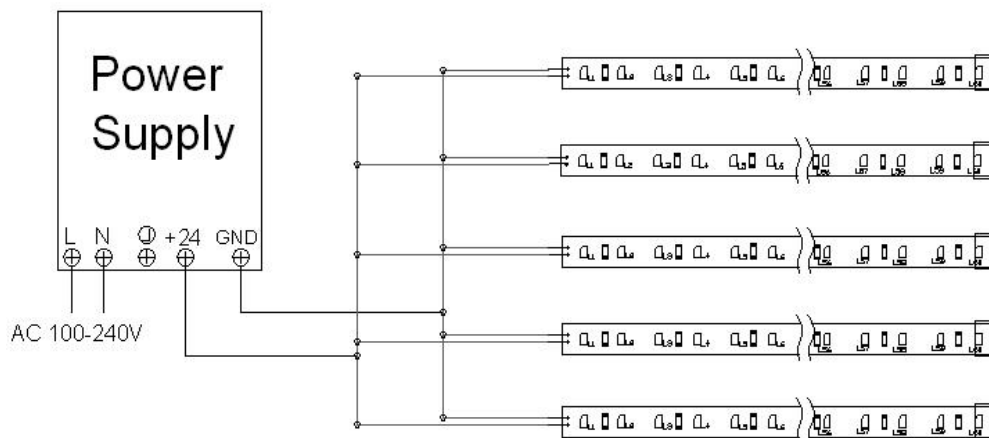

适配市面上所有的RGB控制器.

* 120 LEDs per meter, higher brightness and uniform lighting.

120灯1米, 更高亮度, 光照更均匀.

Pictures(图片)

Dimensions(尺寸)

Measures in one cut

Specifications(参数)

Item NO.	E120210-RGB		
产品型号	E120210-RGB		
Light Source	3535 3in1 RGB		
使用光源	3535 3in1 RGB		
Input Voltage	24VDC		
输入电压	24VDC		
PCB Width	10mm		
板宽	10mm		
Recommend Power	18W/M		
推荐功率	18W/M		
Color	Red(630nm)	Green(519nm)	Blue(465nm)
颜色	Red(630nm)	Green(519nm)	Blue(465nm)
Lumen	120Lm/M	300Lm/M	75Lm/M
Brightness	120Lm/M	300Lm/M	75Lm/M
Efficiency	20Lm/W	50Lm/W	12.5Lm/W
光效	20Lm/W	50Lm/W	12.5Lm/W
LED Qty/M	120		
LED灯数/米	120		
Length	5m/Roll		
长度	5m/Roll		
Size	5000mm * 10mm * 3.5mm		
尺寸	5000mm * 10mm * 3.5mm		
Cutting Length	50mm		
裁剪长度	50mm		
Lifespan	50,000 H		
工作时长	50,000 H		
Working Temperature	-20° C - 50° C		
工作温度	-20° C - 50° C		
Storage Temperature	-20° C - 65° C		
储存温度	-20° C - 65° C		
Warranty	3年		
质保	3年		

* The above measurements of watts and efficiency allowance tolerance $\pm 10\%$.

* 以上功率和光效允许误差范围范围是 $\pm 10\%$.

* The above specifications are based on IP20.

以上参数均基于IP20.

Waterproof Ways(防水方式)

Waterproof Ways	IP Rating	Details
防水方式	防水等级	细节说明
	IP54	PU or Silicone glue on the surface of the led strips. 表面滴PU或者硅胶
	IP65	Heat Shrink tube 热缩套管防水
	IP67	Hollow integrated silicone glue. 挤出型硅胶防水, 中空
	IP68	Solid Integrated Silicone glue, or silicone glue with silicone tube 挤出型一体化硅胶防水, 实心; 或者灌胶(硅胶套管里加硅胶)

Installation Ways(安装方式)

* The max running length for each line is 5 meters. Please install the strips in parallel when length is more than 5 meters.

灯带最大安装长度是5米, 如果需要安装超过5m的长度, 请用并联方式安装.

* Usually most of the power supply has a efficiency between 80%-95%, so when choosing the power supply, the total watts of the strips should be smaller than 80%