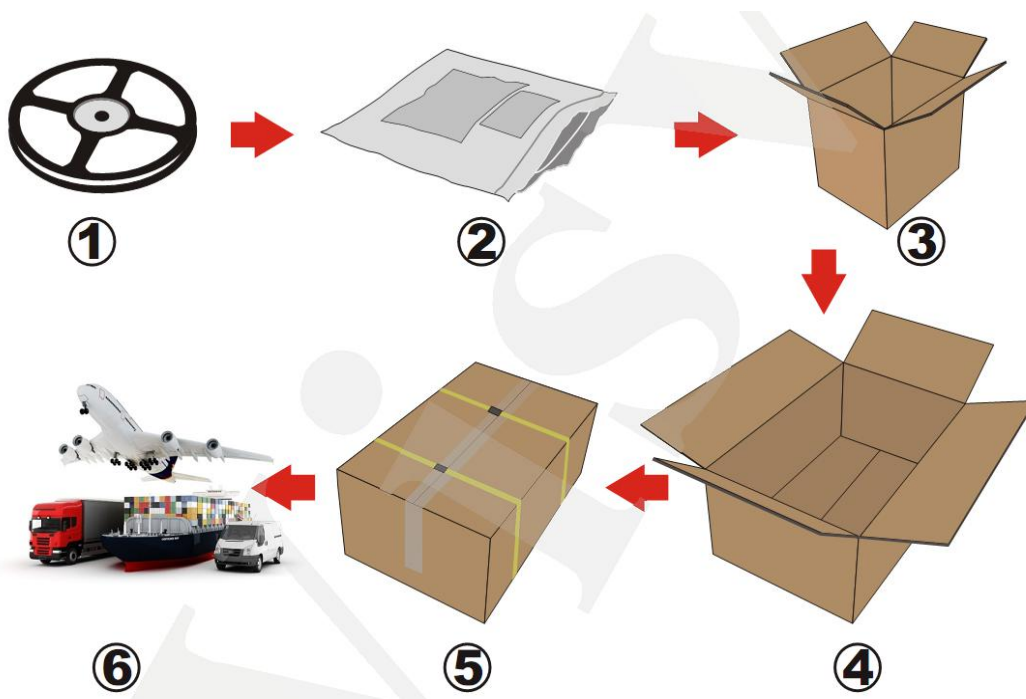

Installation Ways(安装方式)

* The max running length for each line is 5 meters. Please install the strips in parallel when length is more than 5 meters.

灯带最大安装长度是5米, 如果需要安装超过5m的长度, 请用并联方式安装.

* Usually most of the power supply has a efficiency between 80%-95%, so when choosing the power supply, the total watts of the strips should be smaller than 80%

of the rate power of the led power supply.

通常大部分电源的输出效率大概在80%-95%, 所以当选择电源时, 应注意灯带的输出功率必须小于电源额定功率的80%.

Applications(应用)

* Used in linear lights as lighting source; used for indoor or outdoor decorations.

作为线条灯条光源, 用作室内室外的装饰.

Package(包装)

①) 5 meters per roll.

5m一卷.

②) Each roll packed with anti-static bags, and label on it.

每一卷放入静电袋中, 静电袋表面贴标签.

③) 25 rolls into a small box.

25卷放入一个小箱子中.

④-⑤) 2 small boxes into a large carton 520*320*300mm.

2个小箱放入一个大箱.

⑥) Delivery.

发货.