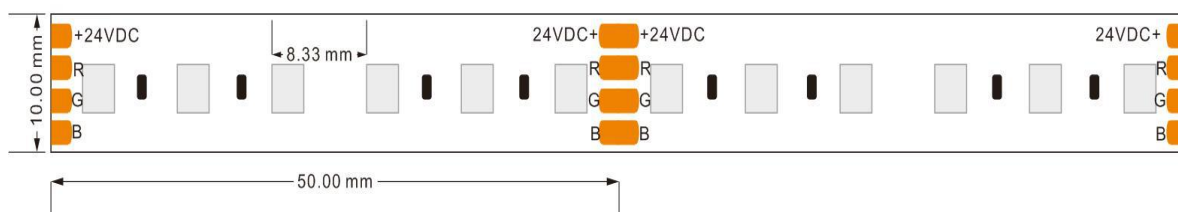

Like, 120LED/M 3535 RGB on 10mm PCB; while 120LED/M 5050 RGB need 20mm PCB.

比5050尺寸更小, 相同大小的板子能容纳更多的灯珠.

比如, 120灯的3535 RGB可以放在10mm的板子上, 120灯的5050 RGB就需要用20mm的板子.

* Match with most of the RGB controllers in the markets.

适配市面上所有的RGB控制器.

* 120 LEDs per meter, higher brightness and uniform lighting.

120灯1米, 更高亮度, 光照更均匀.

Pictures(图片)

Dimensions(尺寸)

Measures in one cut

Specifications(参数)

Item NO.	E120210-RGB		
产品型号	E120210-RGB		
Light Source	3535 3in1 RGB		
使用光源	3535 3in1 RGB		
Input Voltage	24VDC		
输入电压	24VDC		
PCB Width	10mm		
板宽	10mm		
Recommend Power	18W/M		
推荐功率	18W/M		
Color	Red(630nm)	Green(519nm)	Blue(465nm)
颜色	Red(630nm)	Green(519nm)	Blue(465nm)
Lumen	120Lm/M	300Lm/M	75Lm/M
Brightness	120Lm/M	300Lm/M	75Lm/M
Efficiency	20Lm/W	50Lm/W	12.5Lm/W
光效	20Lm/W	50Lm/W	12.5Lm/W
LED Qty/M	120		
LED灯数/米	120		
Length	5m/Roll		
长度	5m/Roll		
Size	5000mm * 10mm * 3.5mm		
尺寸	5000mm * 10mm * 3.5mm		
Cutting Length	50mm		
裁剪长度	50mm		
Lifespan	50,000 H		
工作时长	50,000 H		
Working Temperature	-20° C - 50° C		
工作温度	-20° C - 50° C		
Storage Temperature	-20° C - 65° C		
储存温度	-20° C - 65° C		
Warranty	3年		
质保	3年		

* The above measurements of watts and efficiency allowance tolerance $\pm 10\%$.

* 以上功率和光效允许误差范围范围是 $\pm 10\%$.

* The above specifications are based on IP20.

以上参数均基于IP20.

Waterproof Ways(防水方式)

Waterproof Ways	IP Rating	Details
防水方式	防水等级	细节说明
	IP54	PU or Silicone glue on the surface of the led strips. 表面滴PU或者硅胶
	IP65	Heat Shrink tube 热缩套管防水
	IP67	Hollow integrated silicone glue. 挤出型硅胶防水, 中空
	IP68	Solid Integrated Silicone glue, or silicone glue with silicone tube 挤出型一体化硅胶防水, 实心; 或者灌胶(硅胶套管里加硅胶)

Installation Ways(安装方式)

* The max running length for each line is 5 meters. Please install the strips in parallel when length is more than 5 meters.

灯带最大安装长度是5米, 如果需要安装超过5m的长度, 请用并联方式安装.

* Usually most of the power supply has a efficiency between 80%-95%, so when choosing the power supply, the total watts of the strips should be smaller than 80%