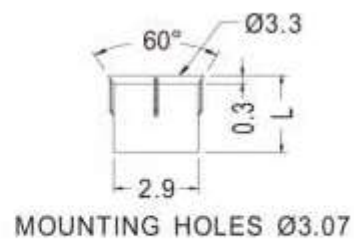

FIX-LEMB

MATERIAL:PC(UL)
 FLAME CLASS:94V-0
 COLOR:TRANSPARENT
 UNIT:mm

PART NO	L
FIX-LEMB2-2.5V0-F	2,5
FIX-LEMB2-4.8V0-F	4,8
FIX-LEMB2-7V0-F	7
FIX-LEMB2-8V0-F	8
FIX-LEMB2-10V0-F	10

PART NO	L
FIX-LEMB3-2.5V0-F	2,5
FIX-LEMB3-3V0-F	3
FIX-LEMB3-5V0-F	5
FIX-LEMB3-6V0-F	6
FIX-LEMB3-8V0-F	8