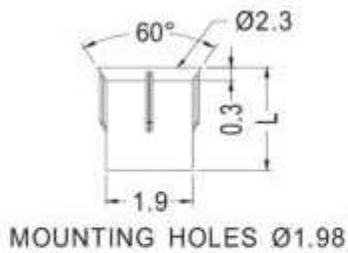

FIX-LEMB

MATERIAL:PC(UL)
 FLAME CLASS:94V-0
 COLOR:TRANSPARENT
 UNIT:mm

PART NO	L
FIX-LEMB2-2.5V0-F	2,5
FIX-LEMB2-4.8V0-F	4,8
FIX-LEMB2-7V0-F	7
FIX-LEMB2-8V0-F	8
FIX-LEMB2-10V0-F	10

PART NO	L
FIX-LEMB3-2.5V0-F	2,5
FIX-LEMB3-3V0-F	3
FIX-LEMB3-5V0-F	5
FIX-LEMB3-6V0-F	6
FIX-LEMB3-8V0-F	8