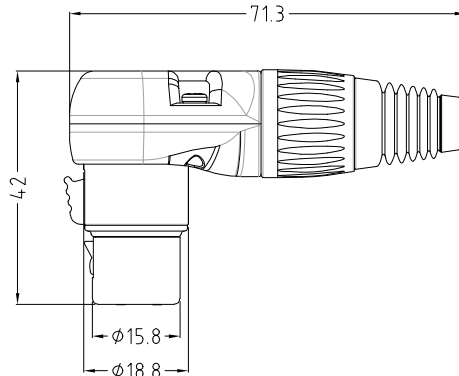

## RIGHT ANGLE MULTI POSITION (RAMP) METAL XLR PLUGS

Right angle multi position (RAMP) metal XLR plugs are available as either male 3, 4 or 5 pole or female 3 and 5 pole versions. The body is adjustable in 8 positions around the plug to allow cable access to be from any direction. They are supplied with a black strain relief but this can be replaced with a coloured version. There are 9 colours available which are sold separately.

**P/Nos.**  
**FC619303** - RAMP 3P XLR MALE PLUG  
**FC619304** - RAMP 4P XLR MALE PLUG  
**FC619305** - RAMP 5P XLR MALE PLUG

**P/Nos.**  
**FC619313** - RAMP 3P XLR FEMALE PLUG  
**FC619315** - RAMP 5P XLR FEMALE PLUG