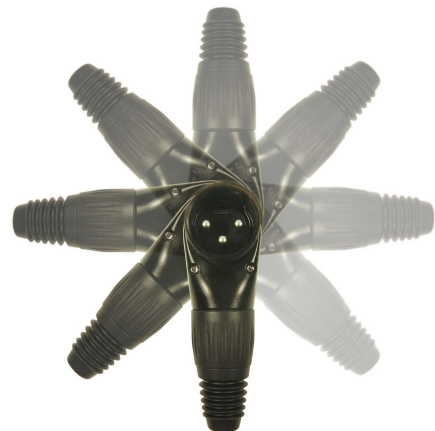

Mechanical Performance

Insertion Force: $\leq 30\text{N}$
Withdrawal Force: $\leq 30\text{N}$
Lifetime: ≥ 1000 mating cycles
Cable OD range: $\text{Ø}3.5$ to $\text{Ø}8\text{mm}$