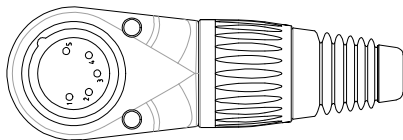

## RIGHT ANGLE MULTI POSITION (RAMP) METAL XLR PLUGS

Right angle multi position (RAMP) metal XLR plugs are available as either male 3, 4 or 5 pole or female 3 and 5 pole versions. The body is adjustable in 8 positions around the plug to allow cable access to be from any direction. They are supplied with a black strain relief but this can be replaced with a coloured version. There are 9 colours available which are sold separately.

**P/Nos.**  
**FC619303** - RAMP 3P XLR MALE PLUG  
**FC619304** - RAMP 4P XLR MALE PLUG  
**FC619305** - RAMP 5P XLR MALE PLUG

**P/Nos.**  
**FC619313** - RAMP 3P XLR FEMALE PLUG  
**FC619315** - RAMP 5P XLR FEMALE PLUG