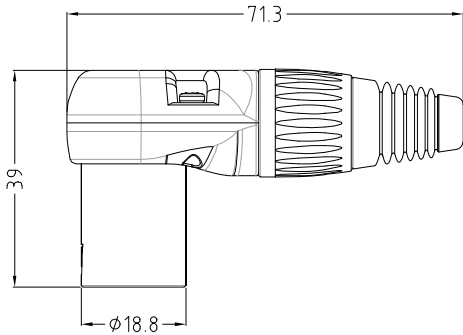

## RIGHT ANGLE MULTI POSITION (RAMP) METAL XLR PLUGS

Right angle multi position (RAMP) metal XLR plugs are available as either male 3, 4 or 5 pole or female 3 and 5 pole versions. The body is adjustable in 8 positions around the plug to allow cable access to be from any direction. They are supplied with a black strain relief but this can be replaced with a coloured version. There are 9 colours available which are sold separately.

**P/Nos.**  
**FC619303** - RAMP 3P XLR MALE PLUG  
**FC619304** - RAMP 4P XLR MALE PLUG  
**FC619305** - RAMP 5P XLR MALE PLUG

**P/Nos.**  
**FC619313** - RAMP 3P XLR FEMALE PLUG  
**FC619315** - RAMP 5P XLR FEMALE PLUG