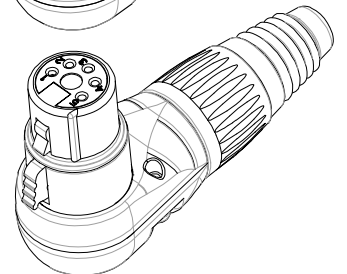

## RIGHT ANGLE MULTI POSITION (RAMP) METAL XLR PLUGS

Right angle multi position (RAMP) metal XLR plugs are available as either male 3, 4 or 5 pole or female 3 and 5 pole versions. The body is adjustable in 8 positions around the plug to allow cable access to be from any direction. They are supplied with a black strain relief but this can be replaced with a coloured version. There are 9 colours available which are sold separately.

**P/Nos.**  
**FC619303** - RAMP 3P XLR MALE PLUG  
**FC619304** - RAMP 4P XLR MALE PLUG  
**FC619305** - RAMP 5P XLR MALE PLUG

**P/Nos.**  
**FC619313** - RAMP 3P XLR FEMALE PLUG  
**FC619315** - RAMP 5P XLR FEMALE PLUG