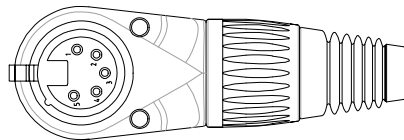

## RIGHT ANGLE MULTI POSITION (RAMP) METAL XLR PLUGS

Right angle multi position (RAMP) metal XLR plugs are available as either male 3, 4 or 5 pole or female 3 and 5 pole versions. The body is adjustable in 8 positions around the plug to allow cable access to be from any direction. They are supplied with a black strain relief but this can be replaced with a coloured version. There are 9 colours available which are sold separately.

**P/Nos.**  
**FC619303** - RAMP 3P XLR MALE PLUG  
**FC619304** - RAMP 4P XLR MALE PLUG  
**FC619305** - RAMP 5P XLR MALE PLUG

**P/Nos.**  
**FC619313** - RAMP 3P XLR FEMALE PLUG  
**FC619315** - RAMP 5P XLR FEMALE PLUG