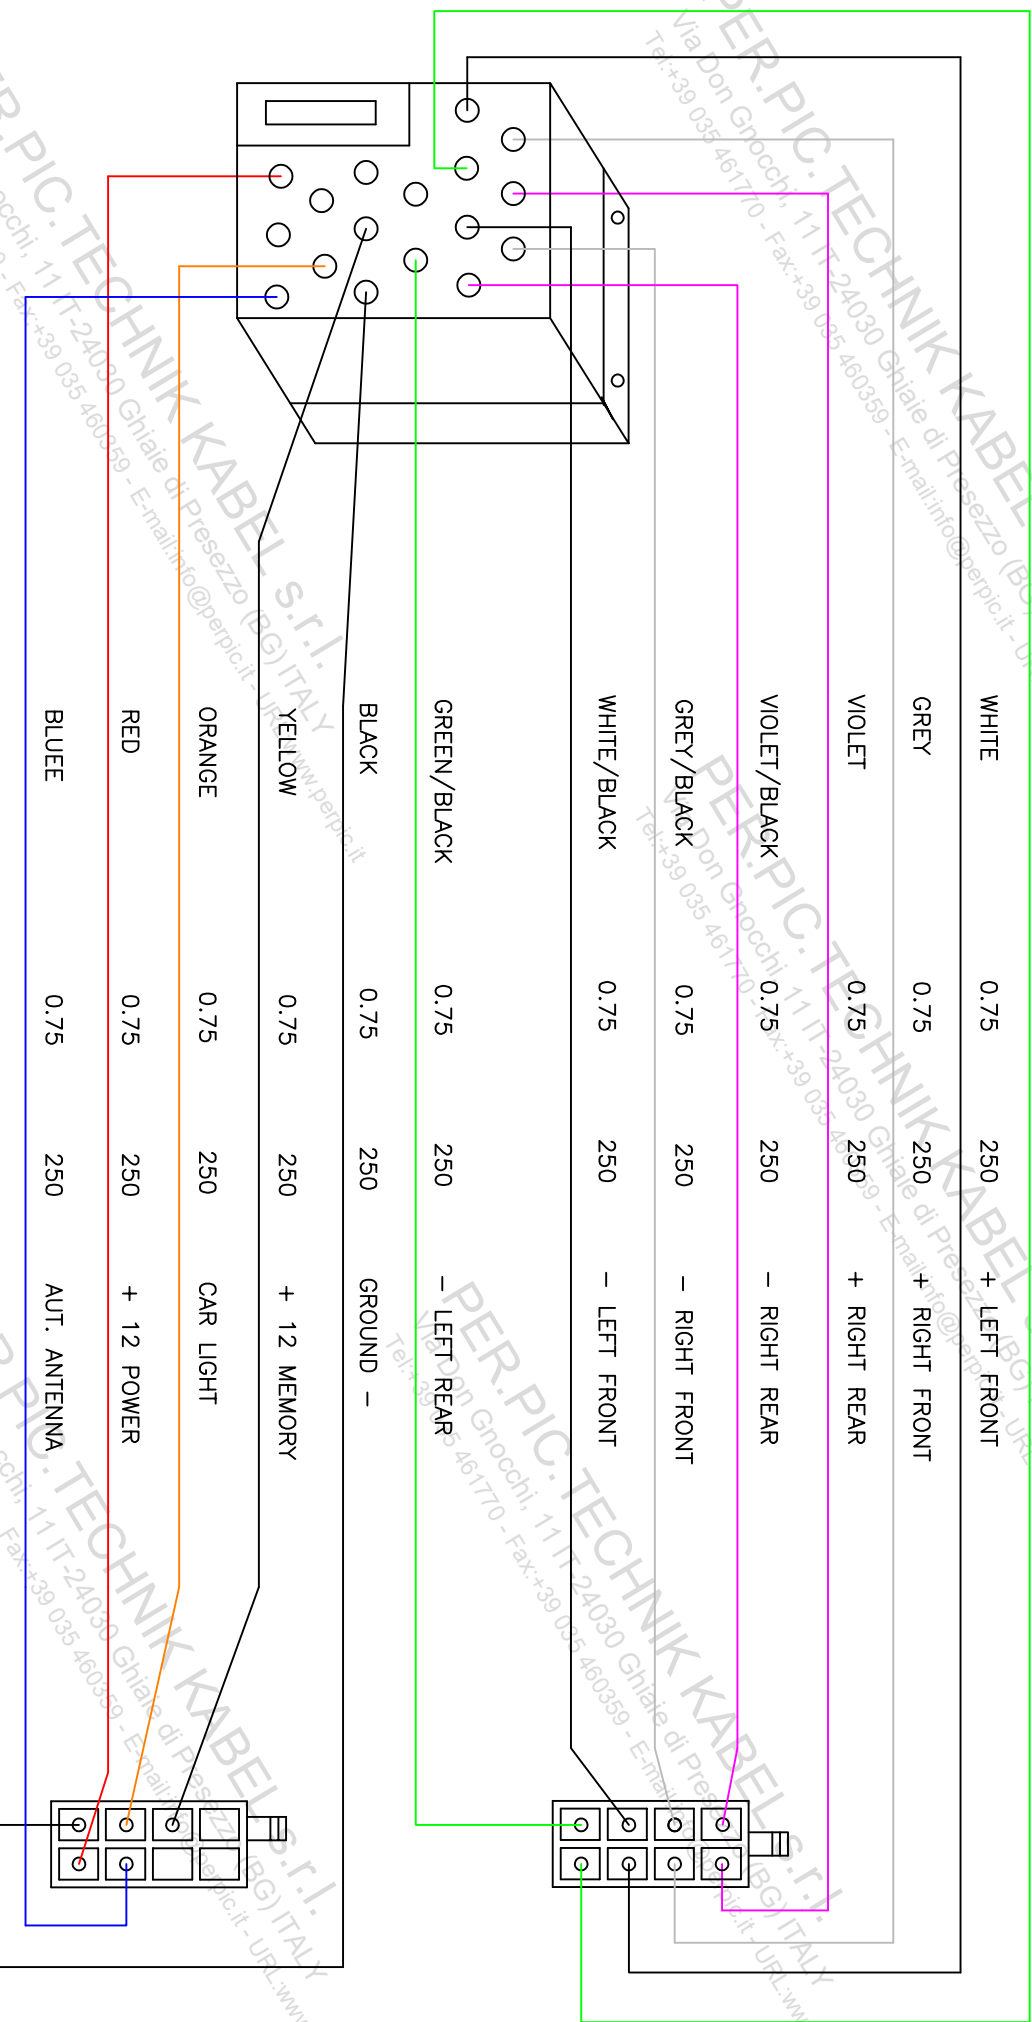

17 WAYS BMW FEMALE HOUSING
MALE TERMINALS HOLDER

8 WAYS MALE HOUSING
LOUDSPEAKERS
FEMALE TERMINALS HOLDER

VIEW SIDE CABLE ENTRY

PER.PIC. TECHNIK KABEL S.R.L.

Via Don Gnocchi, 11 IT-24030 Ghiale di Presezzo (BG) ITALY - Tel. +39 035 461770 Fax +39 035 460359 - E-mail: info@perpic.it - URL: www.perpic.it

Drawing n°
EU1514-01
Date
18.12.09

Change n°	Date	Ch. n°	Date	Ch. n°	Date

Description: **BMW ISO 4LS+PS 13 WIRES BULK**

Code:

EU1514-01