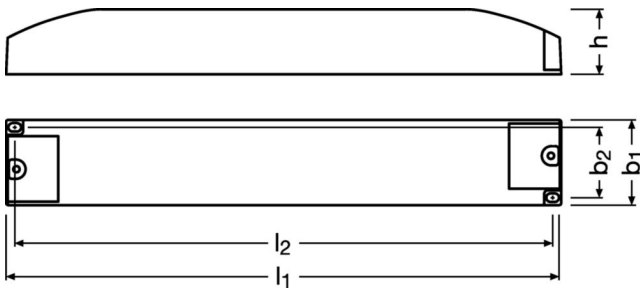

## Dimensions & weight

<b>Length</b>	260.0 mm
<b>Width</b>	40.0 mm
<b>Height</b>	31.0 mm
<b>Cable cross-section, input side</b>	0.75...1.5 mm <sup>2</sup>
<b>Cable cross-section, output side</b>	0.5...1.5 mm <sup>2</sup>
<b>Wire preparation length, input side</b>	5.0 mm
<b>Product weight</b>	400.00 g