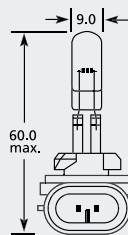

Part No.	+ Packaging Options	ECE	Volts	Watts	Base	Description / Information	Colour
EBO881	SB SC	H27w/2	12v	27w	PGJ13	(E) Marked	☐