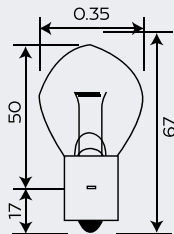

BA20s Classic Lamp

Part No.	+ Packaging Options	ECE	Volts	Watts	Base	Description / Information	Colour
EBO399	SB		12v	35w	BA20s		☐