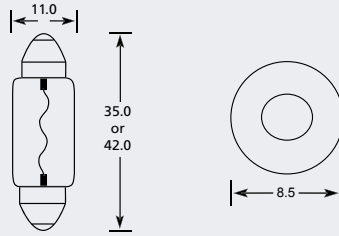

C5W s8.5d Festoon Bulb

ABC123

Part No.	+ Packaging Options	ECE	Volts	Watts	Base	Description / Information	Colour
EBO253	SB TB	C5W	6v	6w	SV8.5s	Ⓔ Marked / 42 or 35 x 11	☐
EB1059	SB TB		6v	10w	SV8.5s	37 x 11	☐
EB1060	SB		6v	15w	SV8.5s	44 x 11	☐
EBO216	TB		12v	5w	SV8.5s	38 x 11 / Blue	☒
EBO217	TB		12v	5w	SV8.5s	38 x 11 / Green	☒
EBO218	TB		12v	5w	SV8.5s	38 x 11 / Amber	☒
EBO239	SB TB SC TC	C5W	12v	5w	SV8.5s	Ⓔ Marked / 40 x 11	☐
EBO240	TC	C5W	12v	5w	SV8.5s	Ⓔ Marked / 37 x 11 / Long Life	☐
EBO258	SB TB		12v	5w	SV8.5s	42 x 11	☐
EBO254	SB TB SC		12v	6w	SV8.5s	38 x 11	☐
EBO232	TB		12v	7w	SV8.5s	40 x 10	☐
EBO264	SB TB SC TC		12v	10w	SV8.5s	42 x 11	☐
EBO272	SB TB SC TC		12v	10w	SV8.5s	38 x 11	☐
EBO226	TB		24v	5w	SV8.5s	35 x 11	☐
EBO229	TB		24v	5w	SV8.5s	38 x 11 / Red	☒
EBO230	TB		24v	5w	SV8.5s	38 x 11 / Blue	☒
EBO242	SB TB	C5W	24v	5w	SV8.5-8	Ⓔ Marked / 38 x 11	☐
EBO243	TB		24v	5w	SV8.5-8	42 or 35 x 11 / Green	☒
EBO260	SB TB		24v	5w	SV8.5s	42 x 11	☐
EBO653	SB TB		24v	5w	SV8.5s	42 x 11	☐
EBO274	SB TB		24v	10w	SV8.5s	42 x 11	☐