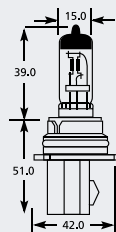

HB5 PX29t Halogen

Part No.	+ Packaging Options	ECE	Volts	Watts	Base	Description / Information	Colour
EB9007	SB		12v	60/55w	PX29t		☐
EB9107	SB		12v	100/80w	PX29t		☐