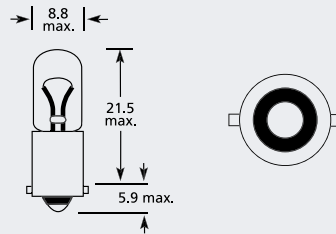

T4W BA9s MCC (Miniature Centre Contact) Standard Bulb

Part No.	+ Packaging Options	ECE	Volts	Watts	Base	Description / Information	Colour
EBO293	SB TB	T4W	6v	4w	Ba9s	ⓔ Marked	☐
EBO292	TB		12v	3w	Ba9s		☐
EBO231	TC	T4W	12v	4w	Ba9s	ⓔ Marked / Long Life	☐
EBO233	SB TB SC TC	T4W	12v	4w	Ba9s	ⓔ Marked	☐
EBO249	SB TB SC	T4W	24v	4w	Ba9s	ⓔ Marked	☐
EBO255	SB TB	T4W	24v	4w	Ba9s	ⓔ Marked / Heavy Duty	☐
EBO259	TC	T4W	24v	4w	Ba9s	ⓔ Marked / Long Life	☐
EB1590	TB		48v	5w	Ba9s		☐