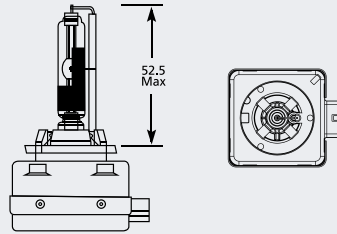

D1R PK32d-3 Xenon HID

Part No.	+ Packaging Options	ECE	Volts	Watts	Base	Description / Information	Colour
EB0001	SB	D1R	85v	35w	PK32d-3	Ⓔ Marked	□