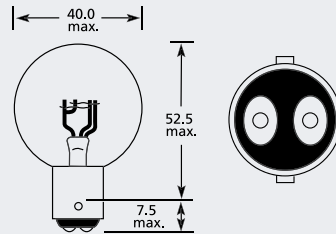

BA15d SBC (Small Bayonet Cap) Standard Bulb

Part No.	+ Packaging Options	ECE	Volts	Watts	Base	Description / Information	Colour
EBO171	SB		12v	36/36w	Ba15d		☐