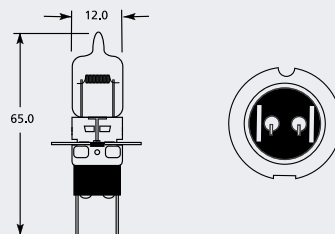

H3C P22d/5 Halogen

Part No.	+ Packaging Options	ECE	Volts	Watts	Base	Description / Information	Colour
EB1452	SB	H3C	12v	55w	P22d/5		☐

Packaging Option Codes SB Single Box TB Trade Box (x10) SC Single Clam TC Twin Clam SR Single Retail Box TR Twin Retail Box

Add option code to the end of the part number for packaging specific number. Example: EBO477**SB** is EBO477 in a single box