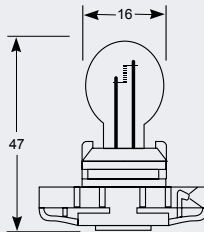

PSY24W PG20/4 Globe Standard Bulb

Part No.	+ Packaging Options	ECE	Volts	Watts	Base	Description / Information	Colour
EB0187	SB	PSY24W	12v	24w	PG20/4	Ⓔ Marked / Amber	■