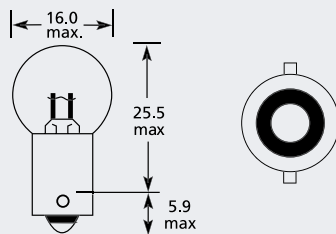

BA9s MCC (Miniature Centre Contact) Standard Bulb

Part No.	+ Packaging Options	ECE	Volts	Watts	Base	Description / Information	Colour
EBO951	SB TB		6v	5w	Ba9s		☐
EBO651	SB TB		12v	2.8w	Ba9s		☐
EBO989	SB TB SC TC		12v	5w	Ba9s		☐
EBO227	SB TB		24v	5w	Ba9s		☐

Packaging Option Codes SB Single Box TB Trade Box (x10) SC Single Clam TC Twin Clam SR Single Retail Box TR Twin Retail Box

Add option code to the end of the part number for packaging specific number. Example: EBO477SB is EBO477 in a single box