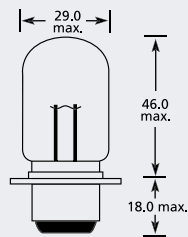

P36s Transverse British Pre-Focus Lamp

Part No.	+ Packaging Options	ECE	Volts	Watts	Base	Description / Information	Colour
EBO323	SB		12v	48w	P36s		☐