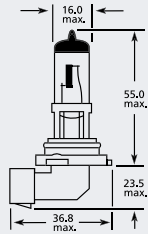

HB4 P22d Halogen

Part No.	+ Packaging Options	ECE	Volts	Watts	Base	Description / Information	Colour
EB1906	TR	HB4	12v	51w	P22d	ⓔ Marked / Upgrade Blue Tint	☒
EB3006	TR	HB4	12v	51w	P22d	ⓔ Marked / Upgrade 50% More Light	☐
EB9006	SB SC	HB4	12v	51w	P22d	ⓔ Marked	☐
EB9102	SB		12v	80w	P22d		☐