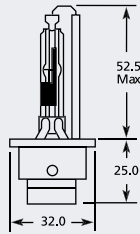

D4R P32d-6 Xenon HID

Part No.	+ Packaging Options	ECE	Volts	Watts	Base	Description / Information	Colour
EB0004	SB	D4R	42v	35w	P32d-6	Ⓔ Marked	□