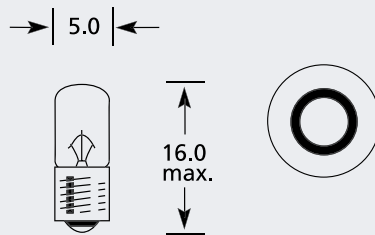

E5 Panel / Indicator Bulb

Part No.	+ Packaging Options	ECE	Volts	Watts	Base	Description / Information	Colour
EBO280	SB TB SC		12v	1.5w	E5		☐
EBO687	SB TB		24v	1.1w	E5		☐