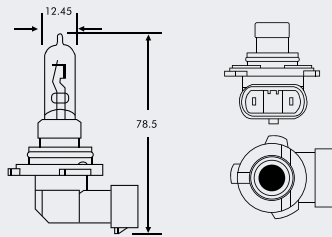

HiR1 PX22d Halogen

Part No.	+ Packaging Options	ECE	Volts	Watts	Base	Description / Information	Colour
EB0191	SB	HiR1	12v	65w	PX22d	ⓔ Marked	☐