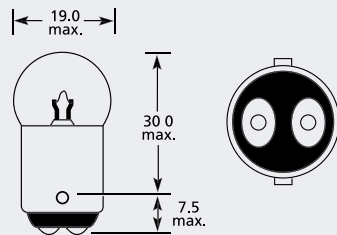

R5W BA15d SBC (Small Bayonet Cap) Standard Bulb

Part No.	+ Packaging Options	ECE	Volts	Watts	Base	Description / Information	Colour
EBO206	SB TB	R5W	6v	5w	Ba15d	(E) Marked	□
EBO209	SB TB SC TC	R5W	12v	5w	Ba15d	(E) Marked	□
EBO210	SB TB		12v	10w	Ba15d		□
EBO250	SB		24v	10w	Ba15d		□
EBO150	SB TB SC	R5W	24v	5w	Ba15d	(E) Marked	□
EBO153	TC	R5W	24v	5w	Ba15d	(E) Marked / Long Life	□
EBO247	SB TB	R5W	24v	5w	Ba15d	(E) Marked / Heavy Duty	□
EBO875	SB TB		28v	7w	Ba15d		□