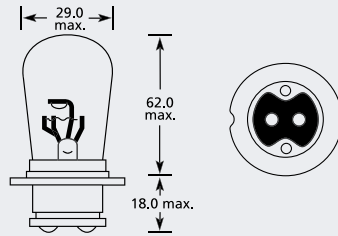

P36d British Pre-Focus Lamp

Part No.	+ Packaging Options	ECE	Volts	Watts	Base	Description / Information	Colour
EBO414	SB SC		12v	50/40w	P36d		☐
EBO415	SB		12v	45/40w	P36d	Left Hand Version	☐
EBO373	SB		24v	44/38w	P36d		☐
EBO437	SB		24v	54/44w	P36d		☐
EBO368	SB		26v	50/50w	P36d		☐