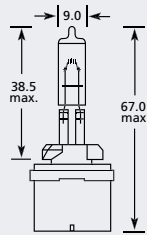

H27W/1 PG13 Halogen

Part No.	+ Packaging Options	ECE	Volts	Watts	Base	Description / Information	Colour
EBO880	SB SC		12v	27w	PG13		☐