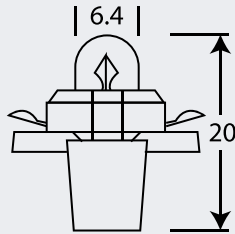

B11d Tacho Bulb

Part No.	+ Packaging Options	ECE	Volts	Watts	Base	Description / Information	Base Colour
EBO318	TB		14v	1CP	B11d	Black	■