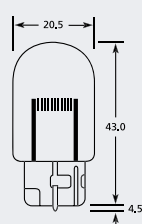

W21W / WY21W w3x16d Capless Standard Bulb

Part No.	+ Packaging Options	ECE	Volts	Watts	Base	Description / Information	Colour
EBO582	SB TB SC	W21W	12v	21w	W3x16d	(E) Marked	☐
EBO537	SB TB SC TC	WY21W	12v	21w	W3x16d	(E) Marked / Amber	☐