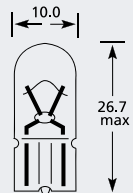

W5W w2.1x9.5d Miniature Halogen

Part No.	+ Packaging Options	ECE	Volts	Watts	Base	Description / Information	Colour
EBO500	SB TB	W5W	12v	5w	W2.1x9.5d	Ⓔ Marked	□