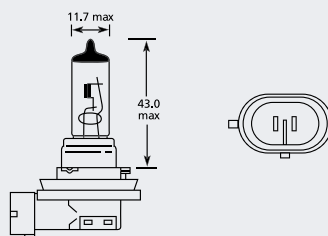

H11 PGJ19-2 Halogen

Part No.	+ Packaging Options	ECE	Volts	Watts	Base	Description / Information	Colour
EBO711	SB SC	H11	12v	55w	PGJ19-2	ⓔ Marked	☐
EBO458	SB	H11	24v	70w	PGJ19-2	ⓔ Marked	☐
EBO459	SB	H11	24v	70w	PGJ19-2	ⓔ Marked / Heavy Duty	☐

Packaging Option Codes SB Single Box TB Trade Box (x10) SC Single Clam TC Twin Clam SR Single Retail Box TR Twin Retail Box

Add option code to the end of the part number for packaging specific number. Example: EBO477SB is EBO477 in a single box