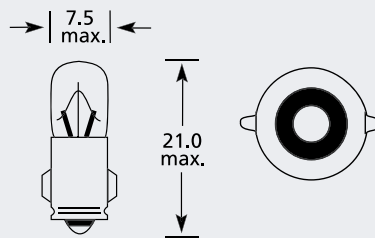

BA7s Peanut Panel / Indicator Bulb

Part No.	+ Packaging Options	ECE	Volts	Watts	Base	Description / Information	Colour
EBO282	SB TB		6v	1.2w	Ba7s		☐
EBO281	SB TB SC TC		12v	2w	Ba7s		☐
EBO155	TB		24v	2w	Ba7s		☐
EBO283	SB TB		24v	3w	Ba7s		☐