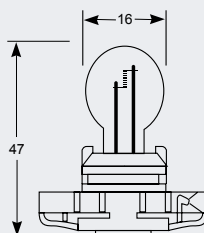

PS19W PG20/1 Globe Standard Bulb

Part No.	+ Packaging Options	ECE	Volts	Watts	Base	Description / Information	Colour
EB0188	SB	PS19W	12v	19w	PG20/1	Ⓔ Marked	□