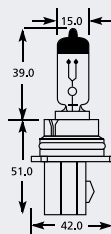

P29t Halogen

Part No.	+ Packaging Options	ECE	Volts	Watts	Base	Description / Information	Colour
EB9003	SB		12v	100/80w	P29t		☐
EB9004	SB		12v	65/45w	P29t	ⓔ Marked	☐

Packaging Option Codes SB Single Box TB Trade Box (x10) SC Single Clam TC Twin Clam SR Single Retail Box TR Twin Retail Box

Add option code to the end of the part number for packaging specific number. Example: EB0477**SB** is EB0477 in a single box