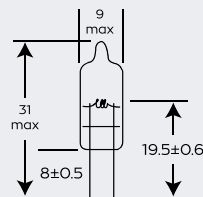

G4 Miniature Halogen

Part No.	+ Packaging Options	ECE	Volts	Watts	Base	Description / Information	Colour
EBO569	SB		12v	5w	G4		□
EBO570	SB		12v	10w	G4		□
EBO573	SB		12v	20w	G4		□