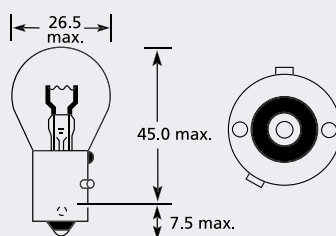

PR21W BAU15s SCC (Single Centre Contact) Standard Bulb

Part No.	+ Packaging Options	ECE	Volts	Watts	Base	Description / Information	Colour
EBO385	SB TB	PR21W	12v	21w	BAU15s	ⓔ Marked / Red	■