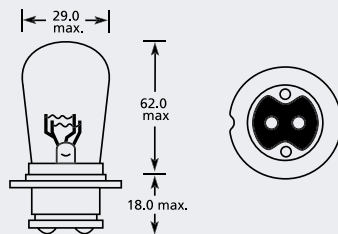

P36d Vertical British Pre-Focus Lamp

Part No.	+ Packaging Options	ECE	Volts	Watts	Base	Description / Information	Colour
EBO312	SB		6v	30/24w	P36d	Vertical Filament	☐
EBO370	SB		12v	45/40w	P36d		☐