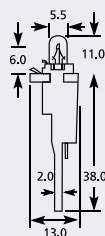

MFHZ Tacho Bulb

Part No.	+ Packaging Options	ECE	Volts	Watts	Base	Description / Information	Base Colour
EBO303	SB TB		12v	1.2w	MFHZ	Black	■

Packaging Option Codes SB Single Box TB Trade Box (x10) SC Single Clam TC Twin Clam SR Single Retail Box TR Twin Retail Box

Add option code to the end of the part number for packaging specific number.

Example: EBO477SB is EBO477 in a single box