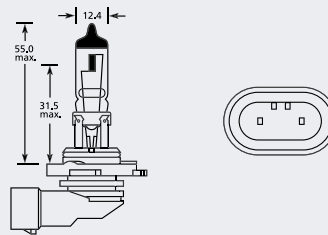

H10 PY20d Halogen

Part No.	+ Packaging Options	ECE	Volts	Watts	Base	Description / Information	Colour
EBO710	SB	H10	12v	42w	PY20d	ⓔ Marked	☐