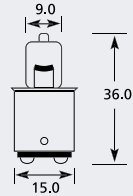

BA15d SBC (Small Bayonet Cap) Miniature Halogen

Part No.	+ Packaging Options	ECE	Volts	Watts	Base	Description / Information	Colour
EBO471	SB		12v	10w	BA15d		□