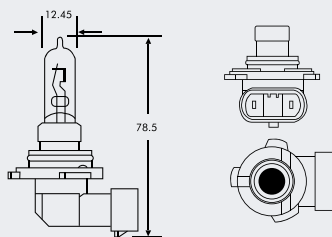

HiR2 PX22d Halogen

Part No.	+ Packaging Options	ECE	Volts	Watts	Base	Description / Information	Colour
EB0190	SB	HiR2	12v	55w	PX22d	ⓔ Marked	☐