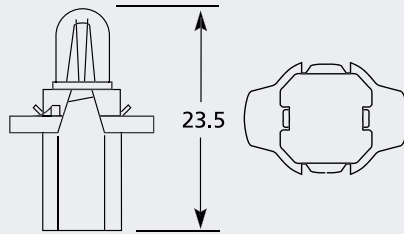

B8.3d Tacho Bulb

Part No.	+ Packaging Options	ECE	Volts	Watts	Base	Description / Information	Base Colour
EBO371	SB TB SC		12v	1.2w	B8.3d	Black	■
EBO372	SB TB		12v	2w	B8.3d	White	■
EBO529	SB TB		24v	1.2w	B8.3d	Grey	■