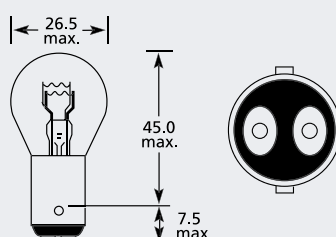

BA15d SBC (Small Bayonet Cap) Standard Bulb

Part No.	+ Packaging Options	ECE	Volts	Watts	Base	Description / Information	Colour
EBO381	SB TB		12v	21/5w	Ba15d		☐
EBO427	TB		12v	21/5w	Ba15d	Amber	■