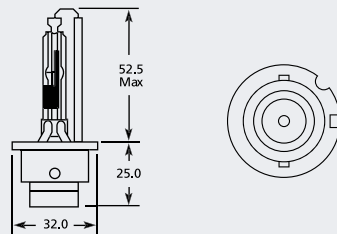

D2R P32d-3 Xenon HID

Part No.	+ Packaging Options	ECE	Volts	Watts	Base	Description / Information	Colour
EB0002	SB	D2R	85v	35w	P32d-3	Ⓔ Marked	□
EB1002	SR	D2R	85v	35w	P32d-3	Ⓔ Marked / Upgrade Blue Tint / 6000k	■