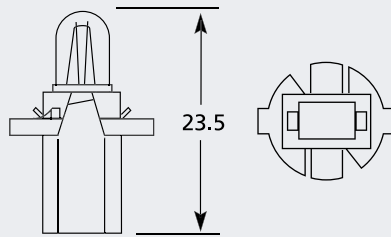

B8.7d Tacho Bulb

Part No.	+ Packaging Options	ECE	Volts	Watts	Base	Description / Information	Base Colour
EBO397	SB TB SC		12v	2w	B8.7d	Green	■
EBO357	SB TB SC		12v	1.2w	B8.7d	Grey	■
EBO526	SB TB		24v	1.2w	B8.7d	Brown	■