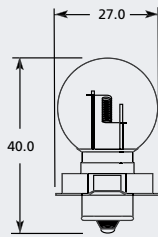

S3 P26s Motorcycle Lamp

Part No.	+ Packaging Options	ECE	Volts	Watts	Base	Description / Information	Colour
EBO295	SB		6v	15w	P26s		☐
EBO298	SB TB		12v	15w	P26s		☐