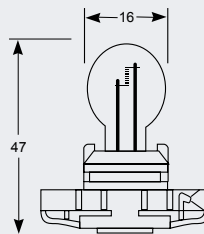

PY24W PGU20/4 Globe Standard Bulb

Part No.	+ Packaging Options	ECE	Volts	Watts	Base	Description / Information	Colour
EB0186	SB	PY24W	12v	24w	PGU20/4	Ⓔ Marked / Amber	■