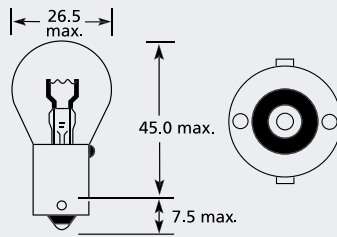

P21W BA15s SCC (Single Centre Contact) Standard Bulb

Part No.	+ Packaging Options	ECE	Volts	Watts	Base	Description / Information	Colour
EBO316	SB		6v	18w	Ba15s SCC		☐
EBO317	SB TB		6v	21w	Ba15s SCC		☐
EBO211	SB TB		12v	15w	Ba15s SCC		☐
EBO393	SB		12v	18w	Ba15s SCC		☐
EBO343	SB TB SC		12v	21w	Ba15s SCC	Amber	☐
EBO382	SB TB SC TC	P21W	12v	21w	Ba15s SCC	(E) Marked	☐
EBO388	TC	P21W	12v	21w	Ba15s SCC	(E) Marked / Long Life	☐
EBO389	SB TB		12v	21w	Ba15s SCC	Red	☐
EBO212	SB TB		24v	15w	Ba15s SCC		☐
EBO234	SB TB	P21W	24v	21w	Ba15s SCC	(E) Marked / Amber	☐
EBO235	TC	P21W	24v	21w	Ba15s SCC	(E) Marked / Long Life	☐
EBO241	SB TB SC	P21W	24v	21w	Ba15s SCC	(E) Marked	☐
EBO290	SB TB SC	P21W	24v	21w	Ba15s SCC	(E) Marked / Heavy Duty	☐
EBO375	TB	P21W	24v	21w	Ba15s SCC	(E) Marked / Premium	☐
EBO339	SB TB		24v	24w	Ba15s SCC		☐
EBO345	SB TB		28v	26w	Ba15s SCC		☐
EBO378	SB		28v	26w	Ba15s SCC	Amber	☐
EB4598	TB		48v	25w	Ba15s SCC		☐
EB4690	TB		48v	45w	Ba15s SCC		☐