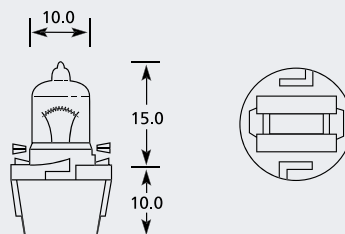

B10d Tacho Bulb

Part No.	+ Packaging Options	ECE	Volts	Watts	Base	Description / Information	Base Colour
EBO700	SB		12v	5w	B10d	Black	■
EBO701	SC		12v	3w	B10d	Brown	■

Packaging Option Codes SB Single Box TB Trade Box (x10) SC Single Clam TC Twin Clam SR Single Retail Box TR Twin Retail Box

Add option code to the end of the part number for packaging specific number. Example: EBO477SB is EBO477 in a single box