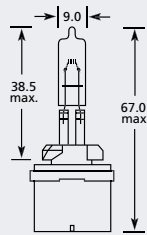

Part No.	+ Packaging Options	ECE	Volts	Watts	Base	Description / Information	Colour
EBO885	SB		12v	50w	PG13		☐