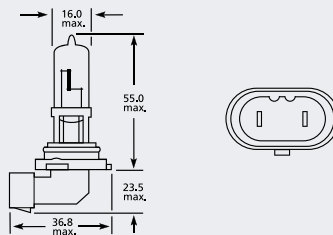

HB3 P20d Halogen

Part No.	+ Packaging Options	ECE	Volts	Watts	Base	Description / Information	Colour
EB9005	SB SC	HB3	12v	60w	P20d	Ⓔ Marked	☐
EB9100	SB		12v	100w	P20d		☐
EB1005	TR	HB3	12v	60w	P20d	Ⓔ Marked / Upgrade Blue Tint	☒
EB3005	TR	HB3	12v	60w	P20d	Ⓔ Marked / Upgrade 50% More Light	☐