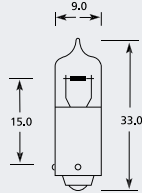

H21W / HY21W BAY9s Miniature Halogen

Part No.	+ Packaging Options	ECE	Volts	Watts	Base	Description / Information	Colour
EBO392	SB	HY21W	12v	21w	BAY9s	ⓔ Marked	☐
EBO436	SB TB	H21W	12v	21w	BAY9s	ⓔ Marked	☐
EBO435	SB TB	H21W	24v	21w	BAY9s	ⓔ Marked	☐