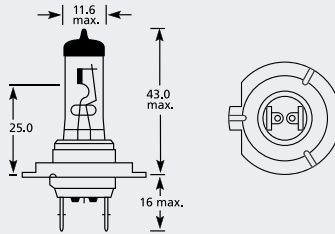

H7 PX26d Halogen

Part No.	+ Packaging Options	ECE	Volts	Watts	Base	Description / Information	Colour
EBO424	SB SC TC	H7	12v	55w	PX26d	ⓔ Marked / Long Life Bulb	☐
EBO425	SB	H7	12v	55w	PX26d	ⓔ Marked / Premium Bulb	☐
EBO477	SB SC TC	H7	12v	55w	PX26d	ⓔ Marked	☐
EB1477	TR	H7	12v	55w	PX26d	ⓔ Marked / Upgrade Blue Tint	☒
EB2477	TR	H7	12v	55w	PX26d	ⓔ / Upgrade Blue Tint & 50% More Light	☒
EB3477	TR	H7	12v	55w	PX26d	ⓔ Marked / Upgrade 50% More Light	☐
EB6477	TR	H7	12v	55w	PX26d	ⓔ Marked / Upgrade 150% More Light	☐
EBO784	SB		12v	100w	PX26d		☐
EB1784	TR		12v	100w	PX26d	Upgrade 100w Off Road	☒
EBO775	SB SC	H7	24v	70w	PX26d	ⓔ Marked	☐
EBO776	SC TC	H7	24v	70w	PX26d	ⓔ Marked / Long Life Bulb	☐
EBO777	SB	H7	24v	70w	PX26d	ⓔ Marked / Premium Bulb	☐
EBO785	SB		24v	100w	PX26d		☐

Packaging Option Codes SB Single Box TB Trade Box (x10) SC Single Clam TC Twin Clam SR Single Retail Box TR Twin Retail Box

Add option code to the end of the part number for packaging specific number.

Example: EBO477SB is EBO477 in a single box