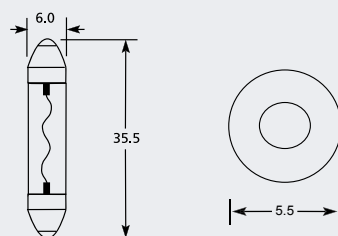

S5.5 Festoon Bulb

ABC123

Part No.	+ Packaging Options	ECE	Volts	Watts	Base	Description / Information	Colour
EBO158	TB		12v	3w	S5.5	31 x 6	☐
EBO257	SB TB		24v	3w	S5.5	35.5 x 6	☐

Packaging Option Codes SB Single Box TB Trade Box (x10) SC Single Clam TC Twin Clam SR Single Retail Box TR Twin Retail Box

Add option code to the end of the part number for packaging specific number. Example: EBO477**SB** is EBO477 in a single box