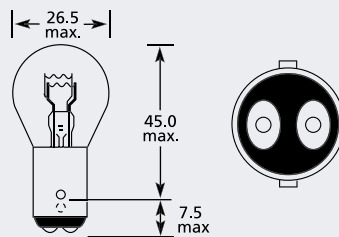

P21/5W BAY15d SBC (Small Bayonet Cap) Standard Bulb

Part No.	+ Packaging Options	ECE	Volts	Watts	Base	Description / Information	Colour
EB1013	SB		6v	18/6w	BAY15d	Oval Contact	☐
EBO384	SB TB	P21/5W	6v	21/5w	BAY15d	(E) Marked	☐
EBO374	SB		12v	21/5w	BAY15d	Heavy Duty	☐
EBO380	SB TB SC TC	P21/5W	12v	21/5w	BAY15d	(E) Marked	☐
EBO386	TC	P21/5W	12v	21/5w	BAY15d	(E) Marked / Long Life	☐
EBO387	SB TB		12v	21/5w	BAY15d	Red	☒
EBO413	TB		12v	21/5w	BAY15d	Amber	☒
EB1071	SB		12v	23/8w	BAY15d		☐
EBO379	SB TB SC		12v	32/3 cp	BAY15d	Volvo	☐
EBO294	SB TB	P21/5W	24v	21/5w	BAY15d	(E) Marked	☐
EBO377	TC	P21/5W	24v	21/5w	BAY15d	(E) Marked / Long Life	☐
EBO334	SB TB SC		24v	24/6w	BAY15d		☐
EB4896	SB TB		48v	25/10w	BAY15d		☐

Packaging Option Codes SB Single Box TB Trade Box (x10) SC Single Clam TC Twin Clam SR Single Retail Box TR Twin Retail Box

Add option code to the end of the part number for packaging specific number. Example: EBO477**SB** is EBO477 in a single box