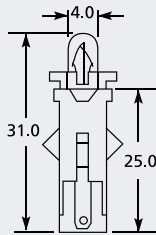

MFJF Tacho Bulb

Part No.	+ Packaging Options	ECE	Volts	Watts	Base	Description / Information	Base Colour
EBO356	SB TB		12v	1.4w	MFJF	Black	■