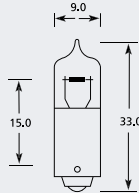

H6W BAX9s Miniature Halogen

Part No.	+ Packaging Options	ECE	Volts	Watts	Base	Description / Information	Colour
EBO434	SB TB SC TC		12v	6w	BAX9s	Ⓔ Marked	□