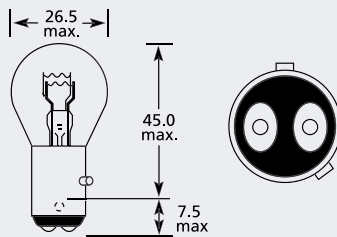

PR21/5W BAW15d SBC (Small Bayonet Cap) Standard Bulb

Part No.	+ Packaging Options	ECE	Volts	Watts	Base	Description / Information	Colour
EBO383	SB TB	PR21/5W	12v	21/5w	BAW15d	(E) Marked / Red	■