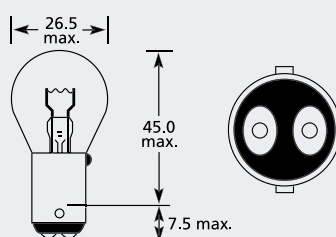

P21W Ba15d SBC (Small Bayonet Cap) Standard Bulb

Part No.	+ Packaging Options	ECE	Volts	Watts	Base	Description / Information	Colour
EBO319	SB TB		6v	18w	Ba15d		☐
EBO335	SB TB SC TC	P21W	12v	21w	Ba15d	ⓔ Marked	☐
EBO348	SB		24v	12w	Ba15d		☐
EBO338	SB		24v	18w	Ba15d		☐
EBO291	SB TB	P21W	24v	21w	Ba15d	ⓔ Marked / Heavy Duty	☐
EBO376	TB	P21W	24v	21w	Ba15d	ⓔ Marked / Premium	☐
EBO346	SB TB SC	P21W	24v	21w	Ba15d	ⓔ Marked	☐
EBO347	TC	P21W	24v	21w	Ba15d	ⓔ Marked / Heavy Duty	☐
EBO333	SB TB		24v	24w	Ba15d		☐
EBO344	SB TB		28v	26w	Ba15d		☐
EB4597	SB TB		48v	24w	Ba15d		☐