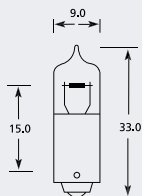

BA9s MCC (Miniature Centre Contact) Miniature Halogen

Part No.	+ Packaging Options	ECE	Volts	Watts	Base	Description / Information	Colour
EBO391	SB TB		12v	5w	Ba9s MCC		☐
EBO390	SB TB		12v	10w	Ba9s MCC		☐
EBO433	SB TB SC		12v	20w	Ba9s MCC		☐