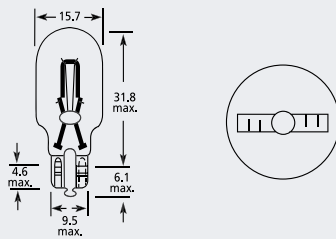

W16W w2.1x9.5d Capless Standard Bulb

Part No.	+ Packaging Options	ECE	Volts	Watts	Base	Description / Information	Colour
EBO922	SB TB		12v	10w	W2.1x9.5d	Clear	□
EBO955	SB TB SC	W16W	12v	16w	W2.1x9.5d	Ⓔ Marked	□
EBO956	SB	WY16W	12v	16w	W2.1x9.5d	Ⓔ Marked / Amber	■
EBO156	TB		12v	18w	W2.1x9.5d	Red	■
EBO921	SB TB		12v	21w	W2.1x9.5d		□
EBO924	TB		12v	21w	W2.1x9.5d	Amber	■
EBO923	TB		24v	10w	W2.1x9.5d		□