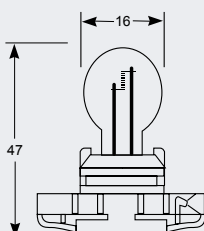

PSX24W PG20/7 Globe Standard Bulb

Part No.	+ Packaging Options	ECE	Volts	Watts	Base	Description / Information	Colour
EB0189	SB	PSX24W	12v	24w	PG20/7	Ⓔ Marked	□

Packaging Option Codes SB Single Box TB Trade Box (x10) SC Single Clam TC Twin Clam SR Single Retail Box TR Twin Retail Box

Add option code to the end of the part number for packaging specific number. Example: EB0477**SB** is EB0477 in a single box