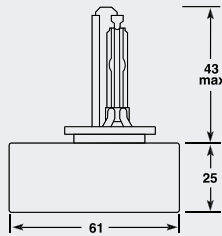

D5S PK32d-7 Xenon HID

Part No.	+ Packaging Options	ECE	Volts	Watts	Base	Description / Information	Colour
EB0105	SB	D5S	12v	25w	PK32d-7	Ⓔ Marked	□