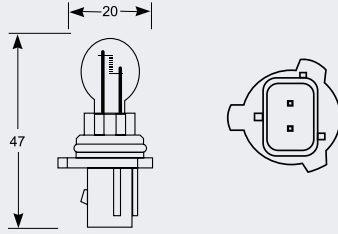

P13W PG18.5d-1 Globe Standard Bulb

Part No.	+ Packaging Options	ECE	Volts	Watts	Base	Description / Information	Colour
EB0184	SB	P13W	12v	13w	PG18.5d-1	Ⓔ Marked	□