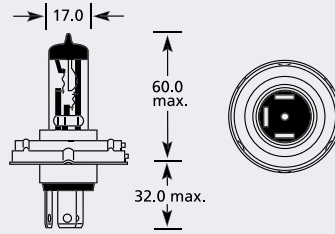

H4 P45t Halogen

Part No.	+ Packaging Options	ECE	Volts	Watts	Base	Description / Information	Colour
EBO006	SB		6v	60/55w	P45t		☐
EBO012	SB SC		12v	60/55w	P45t		☐
EBO485	SB SC		12v	100/80w	P45t		☐
EBO024	SB		24v	75/70w	P45t		☐
EBO023	SB		24v	90/130w	P45t		☐
EBO497	SB		24v	100/80w	P45t		☐