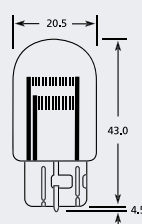

W21/5W w3x16q Capless Standard Bulb

Part No.	+ Packaging Options	ECE	Volts	Watts	Base	Description / Information	Colour
EBO580	SB TB SC TC	W21/5W	12v	21/5w	W3x16q	(E) Marked / Long Life	☐