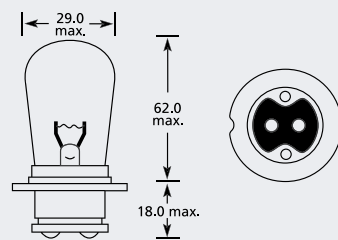

P36d Transverse British Pre-Focus Lamp

Part No.	+ Packaging Options	ECE	Volts	Watts	Base	Description / Information	Colour
EBO330	SB		24v	44w	P36d		☐