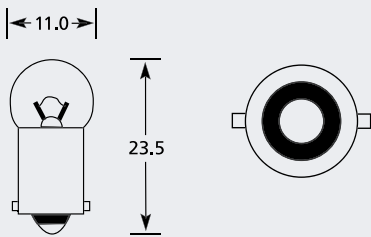

BA9s MCC Panel / Indicator Bulb

Part No.	+ Packaging Options	ECE	Volts	Watts	Base	Description / Information	Colour
EBO641	SB TB		6v	3w	Ba9s		☐
EBO643	SB SC		12v	2.2w	Ba9s		☐
EBO865	SB TB		24v	2.8w	Ba9s		☐