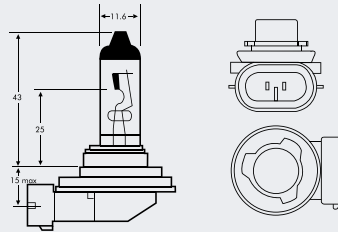

H16 PGJ19-3 Halogen

Part No.	+ Packaging Options	ECE	Volts	Watts	Base	Description / Information	Colour
EB0716	SB	H16	12v	19w	PGJ19-3	Ⓔ Marked	☐