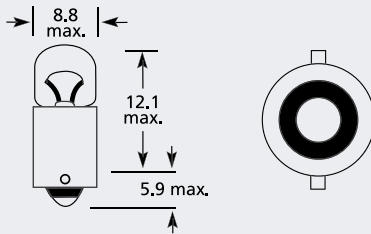

BA9s MCC Tubular Panel / Indicator Bulb

Part No.	+ Packaging Options	ECE	Volts	Watts	Base	Description / Information	Colour
EBO287	SB TB		6v	2w	Ba9s		☐
EBO288	SB TB		12v	2w	Ba9s	Tubular	☐
EBO289	SB TB		24v	2w	Ba9s		☐