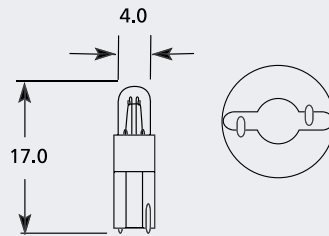

KW2x4.6d Tacho Bulb

Part No.	+ Packaging Options	ECE	Volts	Watts	Base	Description / Information	Base Colour
EBO305	SB TB		12v	1.8w	KW2x4.6d	Grey	■
EBO306	SB TB		12v	0.5w	KW2x4.6d	Grey	■
EBO307	SB TB		12v	0.5w	KW2x4.6d	Grey Frosted	■
EBO309	TB		12v	1.2w	KW2x4.6d	Transparent	□
EBO308	TB		12v	1.2w	KW2x4.6d	White	■
EBO539	SB		24v	1w	KW2x4.6d	White	■
EBO538	TB		24v	1.2w	KW2x4.6d	Transparent	□