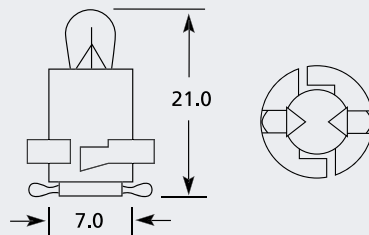

BAX Tacho Bulb

Part No.	+ Packaging Options	ECE	Volts	Watts	Base	Description / Information	Base Colour
EBO358	SB TB		12v	1.2w	BAX	Green	■
EBO351	SB TB		12v	1.8w	BAX	Light Blue	■
EBO523	SB TB		24v	1w	BAX	Brown	■
EBO525	SB TB		24v	1.2w	BAX	Blue	■
EBO528	SB TB		24v	1.4w	BAX	Green	■
EBO532	SB TB		24v	1.2w	BAX	Yellow	■

Packaging Option Codes SB Single Box TB Trade Box (x10) SC Single Clam TC Twin Clam SR Single Retail Box TR Twin Retail Box

Add option code to the end of the part number for packaging specific number. Example: EBO477SB is EBO477 in a single box