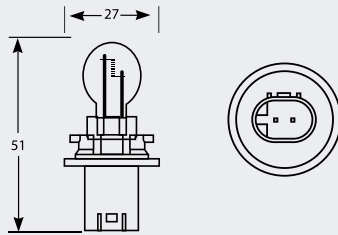

HPC16WY Globe Standard Bulb

Part No.	+ Packaging Options	ECE	Volts	Watts	Base	Description / Information	Colour
EB0183	SB		12v	16w	HPC16WY	Amber	■