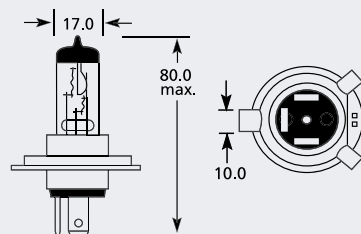

H4 PX43t Halogen

Part No.	+ Packaging Options	ECE	Volts	Watts	Base	Description / Information	Colour
EBO408	SB		12v	35/35w	PX43t		☐