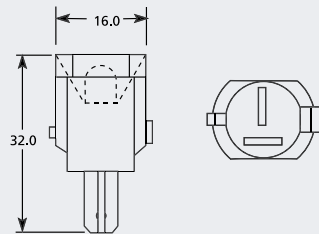

B9d Tacho Bulb

Part No.	+ Packaging Options	ECE	Volts	Watts	Base	Description / Information	Base Colour
EBO541	TB		24v	1.5w	B9d	White	■

B29 Tacho Bulb

Part No.	+ Packaging Options	ECE	Volts	Watts	Base	Description / Information	Base Colour
EBO516	SB TB		24v	1w	B29	White	■