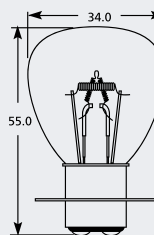

P15d Motorcycle Lamp

Part No.	+ Packaging Options	ECE	Volts	Watts	Base	Description / Information	Colour
EB1001	SB		6v	25/25w	P15d		☐

Packaging Option Codes SB Single Box TB Trade Box (x10) SC Single Clam TC Twin Clam SR Single Retail Box TR Twin Retail Box

Add option code to the end of the part number for packaging specific number. Example: EBO477SB is EBO477 in a single box