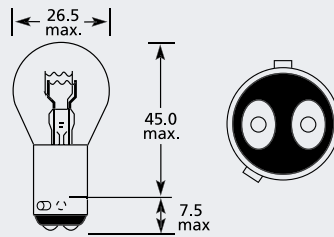

P21/4W BAZ15d SBC (Small Bayonet Cap) Standard Bulb

Part No.	+ Packaging Options	ECE	Volts	Watts	Base	Description / Information	Colour
EBO566	SB TB SC TC	P21/4W	12v	21/4w	BAZ15d	Ⓔ Marked	☐
EBO567	SB TB	P21/4W	24v	21/4w	BAZ15d	Ⓔ Marked	☐