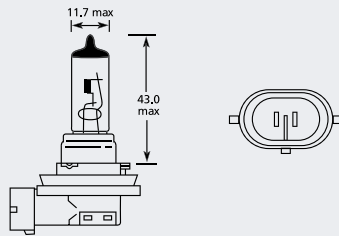

H8 PGJ19-1 Halogen

Part No.	+ Packaging Options	ECE	Volts	Watts	Base	Description / Information	Colour
EB0708	SB SC	H8	12v	35w	PGJ19-1	Ⓔ Marked	□