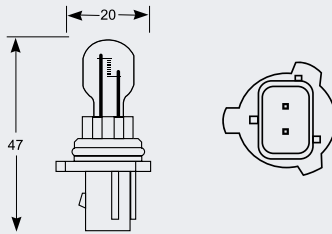

PSX26W Globe Standard Bulb

Part No.	+ Packaging Options	ECE	Volts	Watts	Base	Description / Information	Colour
EB0195	SB	PSX26W	12v	26w	PSX26W	ⓔ Marked	☐