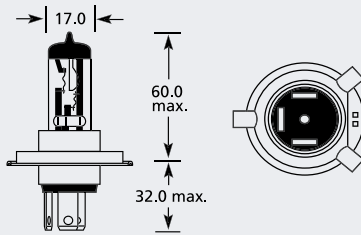

H4 P43t Halogen

Part No.	+ Packaging Options	ECE	Volts	Watts	Base	Description / Information	Colour
EBO905	SB		6v	60/55w	P43t		☐
EBO910	SB		6v	35/35w	P43t		☐
EB1046	SB		12v	35/35w	P43t		☐
EBO911	SB		12v	45/40w	P43t		☐
EBO409	SB	H4	12v	60/55w	P43t	ⓔ Marked / Heavy Duty	☐
EBO417	SB SC TC	H4	12v	60/55w	P43t	ⓔ Marked / Long Life Bulb	☐
EBO418	SB	H4	12v	60/55w	P43t	ⓔ Marked / Premium Bulb	☐
EBO472	SB SC TC	H4	12v	60/55w	P43t	ⓔ Marked	☐
EB1472		TR	H4	12v	P43t	ⓔ Marked / Upgrade Blue Tint	☒
EB2472		TR	H4	12v	P43t	ⓔ / Upgrade Blue Tint & 50% More Light	☒
EB3472		TR	H4	12v	P43t	ⓔ Marked / Upgrade 50% More Light	☐
EB6472		TR	H4	12v	P43t	ⓔ Marked / Upgrade 150% More Light	☐
EBO473	SB SC		12v	100/55w	P43t		☐
EBO484	SB		12v	100/80w	P43t		☐
EB1484		TR	12v	100/80w	P43t	Upgrade 100w Off Road	☒
EBO426	SB		12v	100/90w	P43t		☐
EBO490	SB SC		12v	130/90w	P43t		☐
EBO486	SB SC		12v	160/100w	P43t		☐
EBO421	SB		24v	100/90w	P43t		☐
EBO422	SB		24v	130/90w	P43t		☐
EBO419	SB	H4	24v	75/70w	P43t	ⓔ Marked / Heavy Duty	☐
EBO420	SB	H4	24v	75/70w	P43t	ⓔ Marked / Premium Bulb	☐
EBO475	SB SC	H4	24v	75/70w	P43t	ⓔ Marked	☐