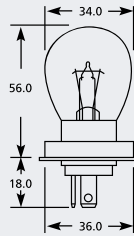

P36t British Pre-Focus Lamp

Part No.	+ Packaging Options	ECE	Volts	Watts	Base	Description / Information	Colour
EB1045	SB SC		12v	50/50w	P36t		☐