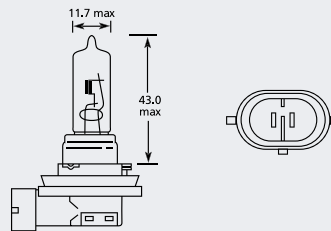

H9 PGJ19-5 Halogen

Part No.	+ Packaging Options	ECE	Volts	Watts	Base	Description / Information	Colour
EB0709	SB SC	H9	12v	65w	PGJ19-5	Ⓔ Marked	□