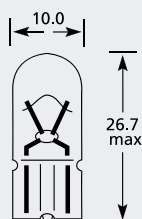

W3W / W5W / WY5W w2.1x9.5d Capless Standard Bulb

Part No.	+ Packaging Options	ECE	Volts	Watts	Base	Description / Information	Colour
EBO542	TB		6v	3w	W2.1x9.5d		☐
EBO297	SB TB SC TC		12v	2w	W2.1x9.5d		☐
EBO535	SB TB SC		12v	2w	W2.1x9.5d	Interior / Plastic Base	☐
EBO504	SB TB SC TC	W3W	12v	3w	W2.1x9.5d	(E) Marked	☐
EBO493	TB		12v	5w	W2.1x9.5d	Red	☐
EBO494	TB		12v	5w	W2.1x9.5d	Green	☐
EBO498	SB TB SC TC	WY5W	12v	5w	W2.1x9.5d	(E) Marked / Amber	☐
EBO499	SB TB TC		12v	5w	W2.1x9.5d	Blue	☐
EBO501	SB TB TC	W5W	12v	5w	W2.1x9.5d	(E) Marked	☐
EBO502	TC	W5W	12v	5w	W2.1x9.5d	(E) Marked / Long Life	☐
EBO503	TB		12v	6w	W2.1x9.5d		☐
EBO968	TB		24v	2w	W2.1x9.5d		☐
EBO505	SB TB SC	W3W	24v	3w	W2.1x9.5d	(E) Marked	☐
EBO506	TC	W5W	24v	5w	W2.1x9.5d	(E) Marked / Long Life	☐
EBO507	SB TB SC	W5W	24v	5w	W2.1x9.5d	(E) Marked	☐
EBO509	TB		24v	5w	W2.1x9.5d	Blue	☐