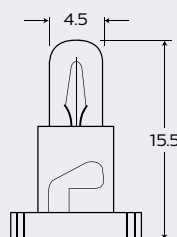

T5 Tacho Bulb

Part No.	+ Packaging Options	ECE	Volts	Watts	Base	Description / Information	Base Colour
EBO321	TB		14v	1.4w	T5	Black	■