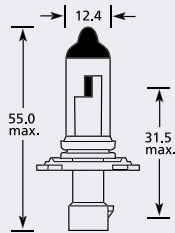

HB4A P22d Halogen

Part No.	+ Packaging Options	ECE	Volts	Watts	Base	Description / Information	Colour
EB9103	SB	HB4A	12v	51w	P22d	ⓔ Marked	☐