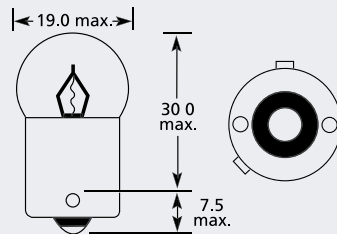

RY10W BAY15s SCC (Single Centre Contact) Standard Bulb

Part No.	+ Packaging Options	ECE	Volts	Watts	Base	Description / Information	Colour
EBO236	SB TB	RY10W	12v	10w	BaY15s	(E) Marked / Amber	■