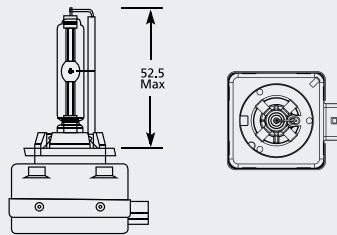

D1S PK32d-2 Xenon HID

Part No.	+ Packaging Options	ECE	Volts	Watts	Base	Description / Information	Colour
EB0101	SB	D1S	85v	35w	PK32d-2	Ⓔ Marked	□
EB1101	SR	D1S	85v	35w	PK32d-2	Ⓔ Marked / Upgrade Blue Tint / 6000k	■
EB1901	SR		85v	35w	PK32d-2	Off-road / Upgrade Blue Tint / 7000k	■