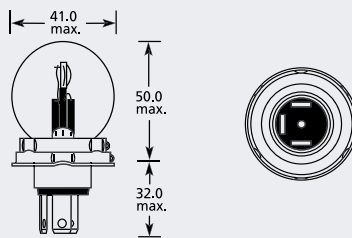

R2 P45t Classic Lamp

Part No.	+ Packaging Options	ECE	Volts	Watts	Base	Description / Information	Colour
EBO423	SB		6v	45/40w	P45t		☐
EBO410	SB SC	R2	12v	45/40w	P45t	Ⓔ Marked	☐
EBO416	SB		12v	60/40w	P45t		☐
EBO429	SB	R2	24v	55/50w	P45t	Ⓔ Marked	☐