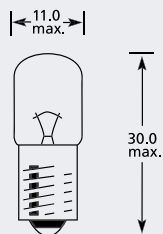

T10 E10 MES Panel / Indicator Bulb

Part No.	+ Packaging Options	ECE	Volts	Watts	Base	Description / Information	Colour
EBO695	SB TB		24v	2.8w	E10		☐

Packaging Option Codes SB Single Box TB Trade Box (x10) SC Single Clam TC Twin Clam SR Single Retail Box TR Twin Retail Box

Add option code to the end of the part number for packaging specific number. Example: EBO477**SB** is EBO477 in a single box