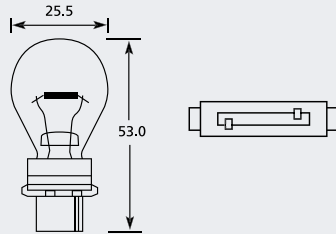

P27W w2.5x16d Capless Standard Bulb

Part No.	+ Packaging Options	ECE	Volts	Watts	Base	Description / Information	Colour
EBO182	SB TB	P27W	12v	27w	W2.5x16d	Ⓔ Marked	□
EBO185	SB TB		12v	27w	W2.5x16d	Amber	■