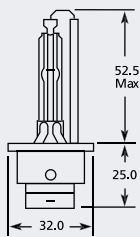

D4S P32d-5 Xenon HID

Part No.	+ Packaging Options	ECE	Volts	Watts	Base	Description / Information	Colour
EB0104	SB	D4S	42v	35w	P32d-5	Ⓔ Marked	□
EB1104	SR	D4S	42v	35w	P32d-5	Ⓔ Marked / Upgrade Blue Tint / 6000k	■
EB1904	SR		42v	35w	P32d-5	Off-road / Upgrade Blue Tint / 7000k	■