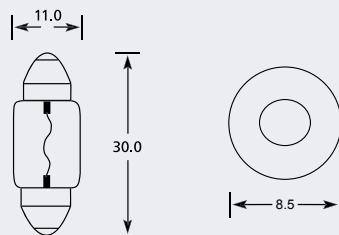

S8.5 Festoon Bulb

ABC123

Part No.	+ Packaging Options	ECE	Volts	Watts	Base	Description / Information	Colour
EBO269	SB TB SC TC		12v	10w	SV8.5	28 x 10	☐

Packaging Option Codes SB Single Box TB Trade Box (x10) SC Single Clam TC Twin Clam SR Single Retail Box TR Twin Retail Box

Add option code to the end of the part number for packaging specific number. Example: EBO477**SB** is EBO477 in a single box