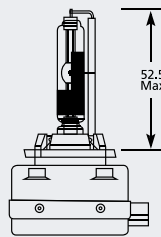

D3R PK32d-6 Xenon HID