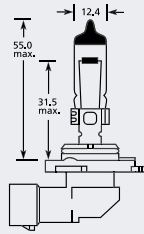

H12 PZ20d Halogen

Part No.	+ Packaging Options	ECE	Volts	Watts	Base	Description / Information	Colour
EBO712	SB	H12	12v	53w	PZ20d	ⓔ Marked	☐