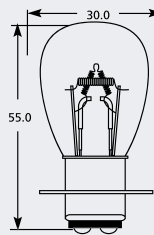

PX15d-3 Motorcycle Lamp

Part No.	+ Packaging Options	ECE	Volts	Watts	Base	Description / Information	Colour
EB1010	SB		6v	25/25w	PX15d-3		☐
EB1011	SB		12v	35/35w	PX15d-3		☐
EB1012	SB		12v	45/40w	PX15d-3		☐