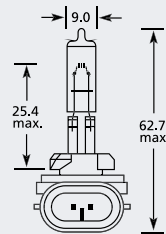

H27W/2 PGJ13 Halogen

Part No.	+ Packaging Options	ECE	Volts	Watts	Base	Description / Information	Colour
EBO881	SB SC	H27w/2	12v	27w	PGJ13	(E) Marked	☐