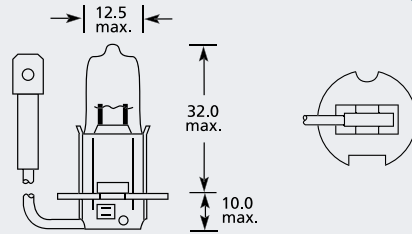

H3 PK22s Halogen

Part No.	+ Packaging Options	ECE	Volts	Watts	Base	Description / Information	Colour
EBO455	SB		6v	55w	PK22s		☐
EB1456	SC		12v	20w	PK22s		☐
EBO457	SB		12v	35w	PK22s		☐
EBO403	SB	H3	12v	55w	PK22s	(E) Marked / Premium Bulb	☐
EBO451	TC	H3	12v	55w	PK22s	(E) Marked / Long Life Bulb	☐
EBO453	SB SC TC	H3	12v	55w	PK22s	(E) Marked	☐
EB1453	TR	H3	12v	55w	PK22s	(E) Marked / Upgrade Blue Tint	☒
EB1454	SB SC		12v	55w	PK22s	Import	☐
EBO483	SB SC		12v	100w	PK22s		☐
EBO489	SB SC		12v	130w	PK22s		☐
EBO444	SB		24v	50w	PK22s		☐
EBO404	SB	H3	24v	70w	PK22s	(E) Marked	☐
EBO460	SB SC	H3	24v	70w	PK22s	(E) Marked	☐
EBO461	SB	H3	24v	70w	PK22s	(E) Marked / Heavy Duty	☐
EBO495	SB		24v	100w	PK22s		☐
EBO496	SB		24v	130w	PK22s		☐
EBO442	SB		48v	45w	PK22s		☐
EBO443	SB		80v	55w	PK22s		☐