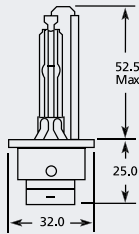

D2S P32d-2 Xenon HID