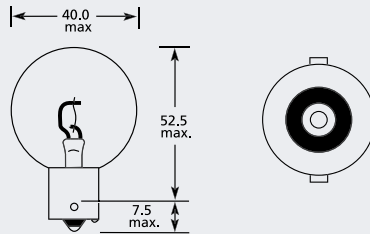

Ba15s (Small Centre Contact) Classic Lamp

Part No.	+ Packaging Options	ECE	Volts	Watts	Base	Description / Information	Colour
EBO621	SB		24v	36w	Ba15s	Vertical	☐