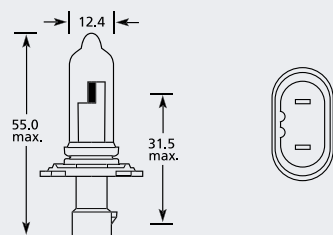

HB3A P20d Halogen

Part No.	+ Packaging Options	ECE	Volts	Watts	Base	Description / Information	Colour
EB9101	SB	HB3A	12v	60w	P20d	Ⓔ Marked	☐

Packaging Option Codes SB Single Box TB Trade Box (x10) SC Single Clam TC Twin Clam SR Single Retail Box TR Twin Retail Box

Add option code to the end of the part number for packaging specific number. Example: EB0477**SB** is EB0477 in a single box