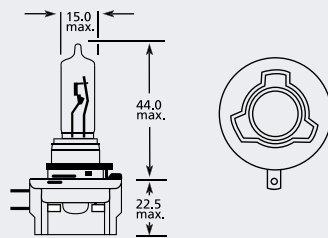

H9B PGJY19-5 Halogen

Part No.	+ Packaging Options	ECE	Volts	Watts	Base	Description / Information	Colour
EB9009	SB	H9B	12v	65w	PGJY19-5	ⓔ Marked	☐