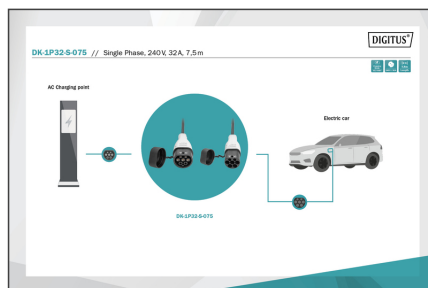

DIGITUS Spiral EV charging cable, 7,5 m, type 2 to type 2

DK-1P32-S-075
EAN 4016032481485

EV charging - Single Phase, 230 V, 32 A, 7,5 m Type 2 to Type 2 Spiral charger cable

The DIGITUS DK-1P32-S-075 car charging cable allows you to easily connect any vehicle with type 2 plug to public charging stations or wallboxes with charging socket. The type 2 charging cables are certified according to EN 62196-1:2014, EN 62196-2:2017 and protection class IP55.

DIGITUS DK-1P32-S-075 (7,5 m) high quality flexible cable, offers in longer length, the comfort of charging in Home (garage) and also in public charging station

- Type: Spiral cable
- Cable length: 7,5 m
- Usuable length: 6 m

- Charging cable type: 3 x 6 mm²+ 2 x 0,5 mm²
- Color: Black
- Jacket: TPU
- Connector: EN 62196-2 type 2
- Rated voltage: 230 V
- Rated power: 7,4 kW
- Rated current: 32 A
- Connection phases: 1
- Operating temperature: -30°C+50°C
- Protection class: IP55 (water-jet protected)

More images:

DIGITUS®

7.4 kW Max. Output Power	32 A Max. Output Current
SINGLE Phase Connection	7.5 m TPE Cable Length

DK-1P32-S-075
Spiral EV Charging Cable, 7.5m, Type 2 to Type 2