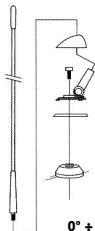

ZETAFLX

Code no. 341

ROOF MOUNT AERIAL FOR FIAT / LANCIA / ALFA ROMEO

AERIAL ROD	FIBER GLASS / COOPER COIL
WITHOUT CABLE	
SECTIONS	1
SPECIAL BASE	DIE CAST ZAMAK
REMOVABLE FOR CAR-WASH	
INCLINATION	0° ÷ 70°