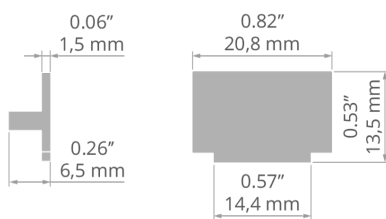

End cap KOZMA

Ref. C24217C02

Ref. arch 24217

APPLICATION

- protection of the inside of the lighting fixture

MOUNTING

- to the profile, by pressing

TECHNICAL DRAWING

TECHNICAL SPECIFICATIONS

Material	PP
Color	■ gray
Shape	rectangular
Height	13 mm

Width	20 mm
Corrosion resistance	yes
Corrosion resistance at high salinity	yes

End cap KOZMA

Ref. C24217C02

Ref. arch 24217

RELATED PROFILES > ARCHITECTURAL