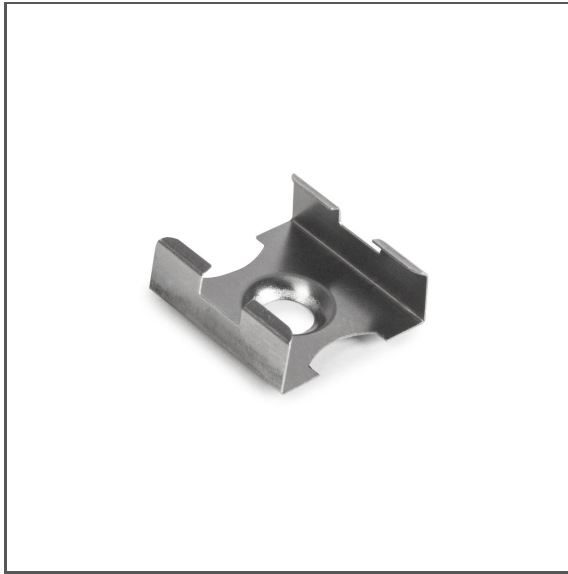

Mounting bracket 45-STN

Ref. C24144N00, C24262L07, C24265L10

Ref. arch 24144, 24262, 24265

- High mechanical and weather resistance

APPLICATION

- for mounting LED lighting fixtures

MOUNTING

- to the surface, using a properly selected screw
- to the lighting fixture, with hooks
- easy installation and deinstallation of lighting fixtures by snapping in and out

TECHNICAL DRAWING

TECHNICAL SPECIFICATIONS

Material	stainless steel
Width	20 mm
Height	10 mm
Lifting capacity	9 kg

Color	Ref
■ silver	C24144N00 24144
■ black	C24262L07 24262
□ white	C24265L10 24265

Mounting bracket 45-STN

Ref. C24144N00, C24262L07, C24265L10

Ref. arch 24144, 24262, 24265

RELATED PROFILES > UNIVERSAL

45-ALU
A04023
Ref. arch B4023

SILER
A09325
Ref. arch B9325

TAN-C5
A05391
Ref. arch B5391

RELATED ACCESSORIES > OTHER RELATED ACCESSORIES > UNIVERSAL