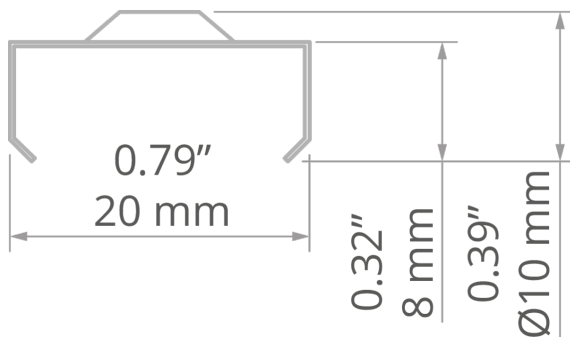

Mounting bracket 45-STN

Ref. C24144N00, C24262L07, C24265L10

Ref. arch 24144, 24262, 24265

- High mechanical and weather resistance

APPLICATION

- for mounting LED lighting fixtures

MOUNTING

- to the surface, using a properly selected screw
- to the lighting fixture, with hooks
- easy installation and deinstallation of lighting fixtures by snapping in and out

TECHNICAL DRAWING

TECHNICAL SPECIFICATIONS

Material	stainless steel
Width	20 mm
Height	10 mm
Lifting capacity	9 kg

Color	Ref
■ silver	C24144N00 24144
■ black	C24262L07 24262
□ white	C24265L10 24265

Mounting bracket 45-STN