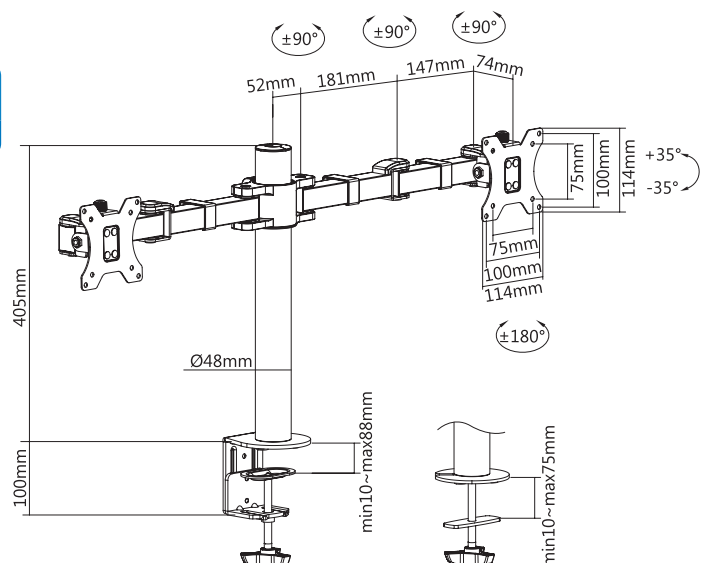

For 17"-32" Monitor

Art. No.: BP0106

Features:

- » Steel construction providing a sleek and elegant look, with maximum weight capacity of 9kg
- » Height adjustable up to 405mm, with 380mm arm extension, Tilt capacity: $-35^{\circ}\sim 35^{\circ}$, Swivel capacity: $-90^{\circ}\sim 90^{\circ}$ and Rotation capacity: $-180^{\circ}\sim 180^{\circ}$
- » Compatible with VESA 75x75mm, 100x100mm
- » Easy cable management keeps everything organized
- » Two Mounting Options: both desk clamp and grommet are included
- » Fit for 17"-32" LCD Monitor

Dual-Monitor Desk Mount with Adjustable Arm

For 17"-32" Monitor

Art. No.: BP0106

Specification:

Screen Size	17"-32"
Material	Steel
Rated Load	9kg
VESA	75x75, 100x100
Tilt	-35°~35°
Swivel	-90°~90°
Rotation	-180°~180°
Pole Height	405mm
Arm Extension	380mm
Clamp Thickness	Clamp:10-88mm, Grommet:10-75mm
Color	Black
Dimensions	874 x 134 x 556mm

Package Contents:

- » 1 x Monitor Desk Mount
- » 1 x Screw Package
- » 1 x User Manual

Package Information:

- » Packing Dimension: 449 x 263 x 123mm
- » Packing Weight: 5kg
- » Carton Dimension: 545 x 465 x 265mm
- » Carton Q'ty: 4pcs
- » Carton Weight: 21.7kg