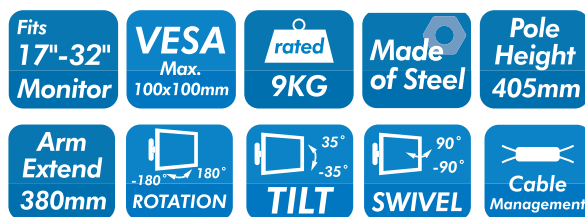

For 17"-32" Monitor

Art. No.: BP0106

Features:

- » Steel construction providing a sleek and elegant look, with maximum weight capacity of 9kg
- » Height adjustable up to 405mm, with 380mm arm extension, Tilt capacity: $-35^{\circ}\sim 35^{\circ}$, Swivel capacity: $-90^{\circ}\sim 90^{\circ}$ and Rotation capacity: $-180^{\circ}\sim 180^{\circ}$
- » Compatible with VESA 75x75mm, 100x100mm
- » Easy cable management keeps everything organized
- » Two Mounting Options: both desk clamp and grommet are included
- » Fit for 17"-32" LCD Monitor

Dual-Monitor Desk Mount with Adjustable Arm

For 17"-32" Monitor

Art. No.: BP0106

Specification:

Screen Size	17"-32"
Material	Steel
Rated Load	9kg
VESA	75x75, 100x100
Tilt	-35°~35°
Swivel	-90°~90°
Rotation	-180°~180°
Pole Height	405mm
Arm Extension	380mm
Clamp Thickness	Clamp:10-88mm, Grommet:10-75mm
Color	Black
Dimensions	874 x 134 x 556mm