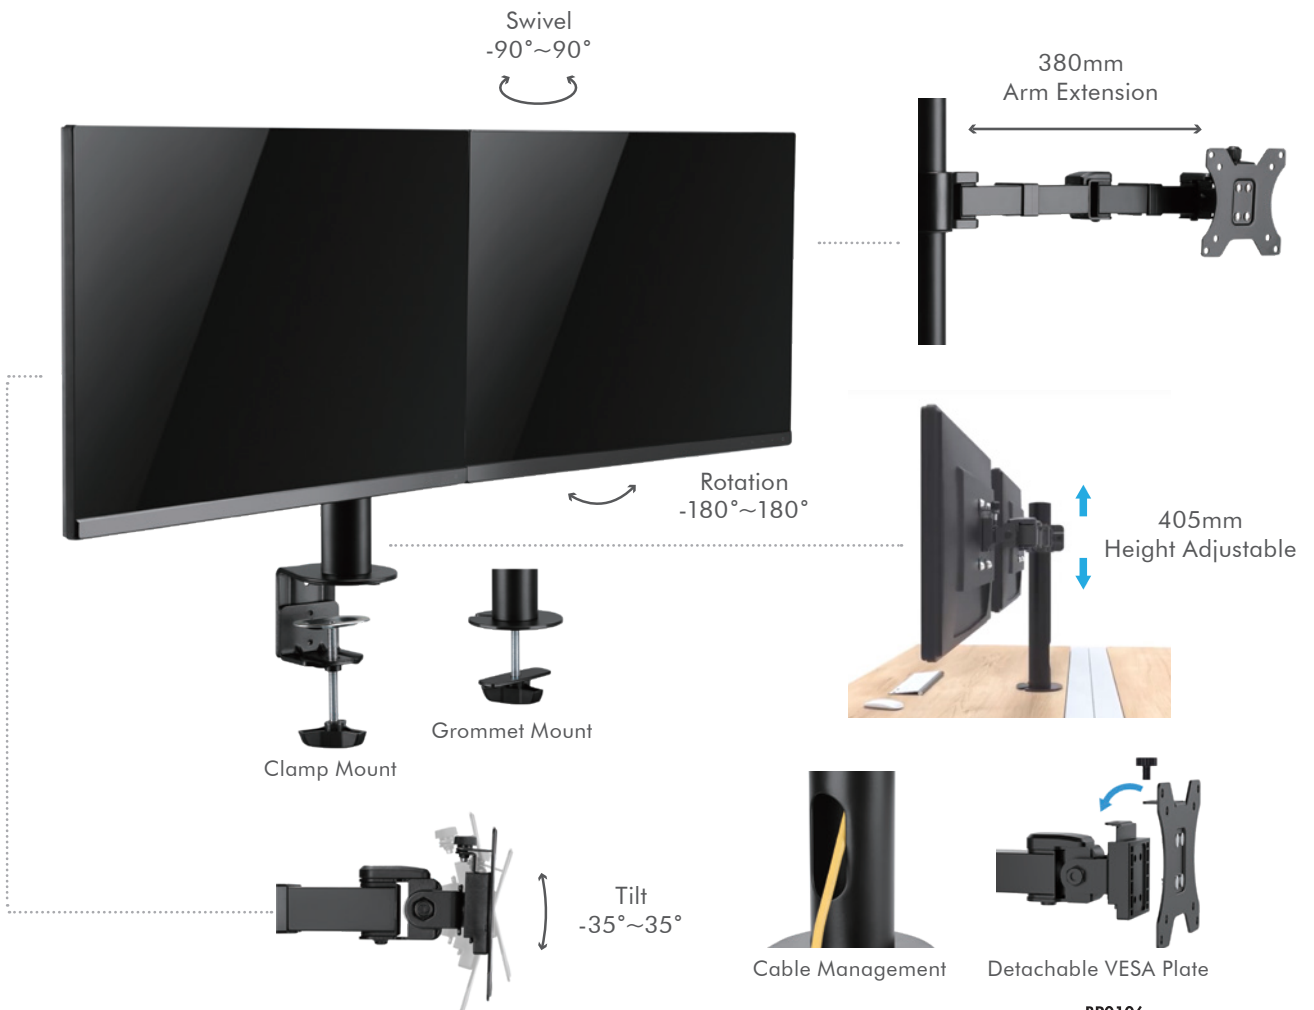

LogiLink®

Dual-Monitor Desk Mount
with Adjustable Arm
For 17"-32" Monitor

Art. No.: BP0106

The elegant monitor desk mount allows you to extend, tilt and swivel for the best viewing of your screen. Also include in-arm cable clip routes cables, keeping everything organized.

RoHS
compliant

*The specifications and pictures are subject to change without prior notice.
*All trade names referenced are the registered trademarks of their respective owners.

LogiLink®

Dual-Monitor Desk Mount with Adjustable Arm

For 17"-32" Monitor

Art. No.: BP0106

Features:

- » Steel construction providing a sleek and elegant look, with maximum weight capacity of 9kg
- » Height adjustable up to 405mm, with 380mm arm extension, Tilt capacity: $-35^{\circ}\sim 35^{\circ}$, Swivel capacity: $-90^{\circ}\sim 90^{\circ}$ and Rotation capacity: $-180^{\circ}\sim 180^{\circ}$
- » Compatible with VESA 75x75mm, 100x100mm
- » Easy cable management keeps everything organized
- » Two Mounting Options: both desk clamp and grommet are included
- » Fit for 17"-32" LCD Monitor

Dual-Monitor Desk Mount with Adjustable Arm

For 17"-32" Monitor

Art. No.: BP0106

Specification:

Screen Size	17"-32"
Material	Steel
Rated Load	9kg
VESA	75x75, 100x100
Tilt	-35°~35°
Swivel	-90°~90°
Rotation	-180°~180°
Pole Height	405mm
Arm Extension	380mm
Clamp Thickness	Clamp:10-88mm, Grommet:10-75mm
Color	Black
Dimensions	874 x 134 x 556mm