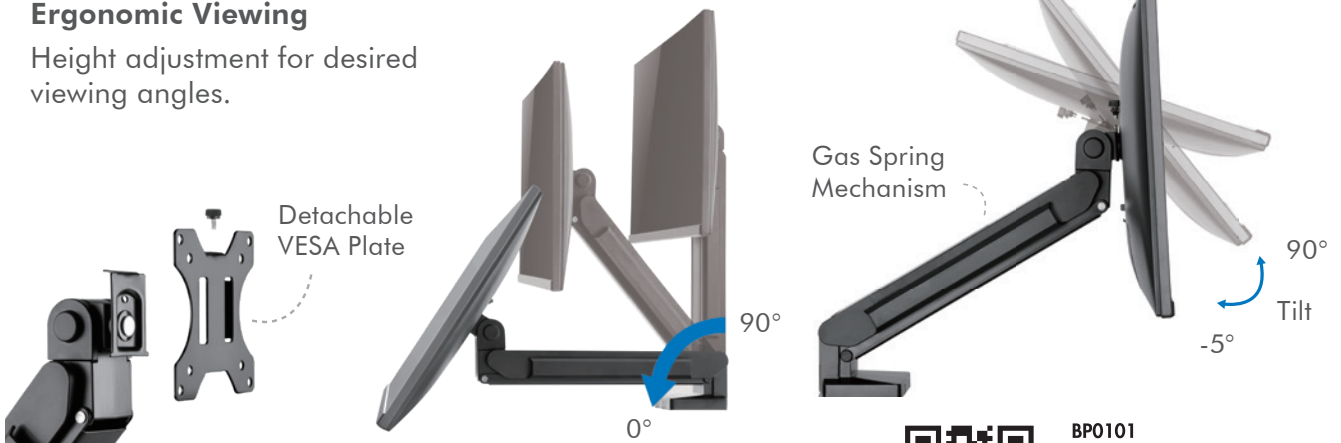

LogiLink®

Space-Saving Monitor Desk Mount

For 17"-32" Flat/Curved Monitors

Art. No.: BP0101

Great for use in offices, homes and more; the unique monitor desk mount design simply folds up flatly against a wall to increase desk space, meeting the needs of those who want a stylish and tidy environment.

For 17"-32" Flat/Curved Monitors

Art. No.: BP0101

Space-Saving Design

Fits 17"-32" monitors, folding up flatly against a wall to free up more space on your desk.

Ergonomic Viewing

Height adjustment for desired viewing angles.

*The specifications and pictures are subject to change without prior notice.
*All trade names referenced are the registered trademarks of their respective owners.

Best Connectivity

LogiLink®

Space-Saving Monitor Desk Mount

For 17"-32" Flat/Curved Monitors

Art. No.: BP0101

Specification:

Screen Size	17"-32"
Rated Load	8kg
VESA	75x75, 100x100
Tilt	-5°~90°
Rotation	-180°~180°
Clamp Thickness	10-85mm
Color	Black
Dimensions	114 x 92 x 615mm