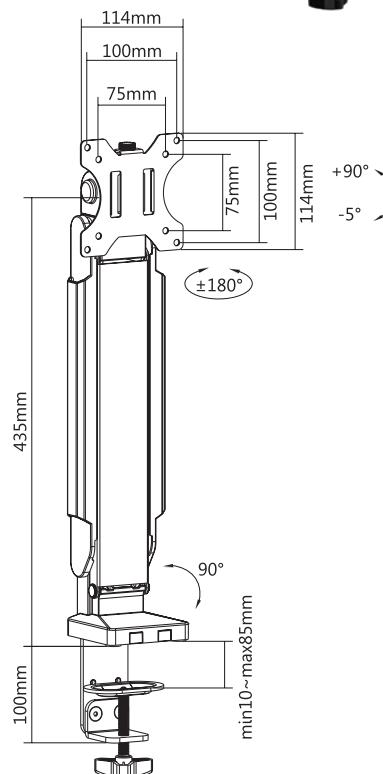

For 17"-32" Flat/Curved Monitors

Art. No.: BP0101

Specification:

Screen Size	17"-32"
Rated Load	8kg
VESA	75x75, 100x100
Tilt	-5°~90°
Rotation	-180°~180°
Clamp Thickness	10-85mm
Color	Black
Dimensions	114 x 92 x 615mm

Package Contents:

- » 1 x Monitor Desk Mount
- » 1 x Screw Package
- » 1 x User Manual

Package Information:

- » Packing Dimension: 525 x 148 x 123mm
- » Packing Weight: 3.22kg
- » Carton Dimension: 540 x 320 x 390mm
- » Carton Q'ty: 6pcs
- » Carton Weight: 20.2kg

*The specifications and pictures are subject to change without prior notice.
*All trade names referenced are the registered trademarks of their respective owners.

4 052792 060058

Made in China

Best Connectivity