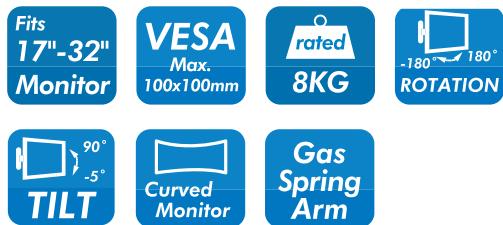

For 17"-32" Flat/Curved Monitors

Art. No.: BP0101

Space-Saving Design

Fits 17"-32" monitors, folding up flatly against a wall to free up more space on your desk.

Ergonomic Viewing

Height adjustment for desired viewing angles.

*The specifications and pictures are subject to change without prior notice.
*All trade names referenced are the registered trademarks of their respective owners.

Best Connectivity

LogiLink®

Space-Saving Monitor Desk Mount

For 17"-32" Flat/Curved Monitors

Art. No.: BP0101

Specification:

Screen Size	17"-32"
Rated Load	8kg
VESA	75x75, 100x100
Tilt	-5°~90°
Rotation	-180°~180°
Clamp Thickness	10-85mm
Color	Black
Dimensions	114 x 92 x 615mm