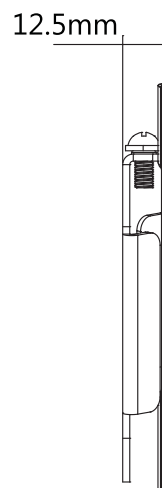

LogiLink®

Fixed TV Wall Mount for 13"-27" TV

Art. No.: BP0073

Ultra slim with 2-pieces easy installation design, compatible with VESA standard max. 100x100.

Features:

- » Super strong mounting brackets: solid-reinforced cold steel, durable product with maximum capacity of 25kg
- » Ultra Slim just 12.5mm from the wall
- » Compatible with VESA 75x75mm, 100x100mm
- » Easy to install
- » Fit for 13-27 inch LED, LCD, plasma TV, PC Monitor screens

Fixed TV Wall Mount for 13"-27" TV

Art. No.: BP0073

Specification:

Screen Size	13"-27"
Rated Load	25kg/55lbs
VESA	75x75, 100x100
Distance to the wall	12.5mm
Material	Steel
Color	Black
Product Size	115 x 115 x 12.5mm

Package Contents:

- » 1 x TV Wall Mount
- » 1 x Screw Package
- » 1 x User Manual

Package Information:

- » Packing Dimension: mm
- » Packing Weight: kg
- » Carton Dimension: mm
- » Carton Q'ty: pcs
- » Carton Weight: kg