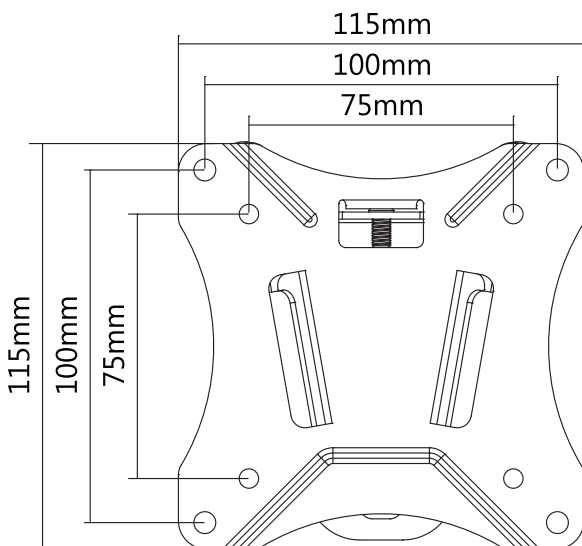

LogiLink®

Fixed TV Wall Mount for 13"-27" TV

Art. No.: BP0073

Ultra slim with 2-pieces easy installation design, compatible with VESA standard max. 100x100.

Features:

- » Super strong mounting brackets: solid-reinforced cold steel, durable product with maximum capacity of 25kg
- » Ultra Slim just 12.5mm from the wall
- » Compatible with VESA 75x75mm, 100x100mm
- » Easy to install
- » Fit for 13-27 inch LED, LCD, plasma TV, PC Monitor screens

Fixed TV Wall Mount for 13"-27" TV

Art. No.: BP0073

Specification:

Screen Size	13"-27"
Rated Load	25kg/55lbs
VESA	75x75, 100x100
Distance to the wall	12.5mm
Material	Steel
Color	Black
Product Size	115 x 115 x 12.5mm

Package Contents:

- » 1 x TV Wall Mount
- » 1 x Screw Package
- » 1 x User Manual

Package Information:

- » Packing Dimension: mm
- » Packing Weight: kg
- » Carton Dimension: mm
- » Carton Q'ty: pcs
- » Carton Weight: kg