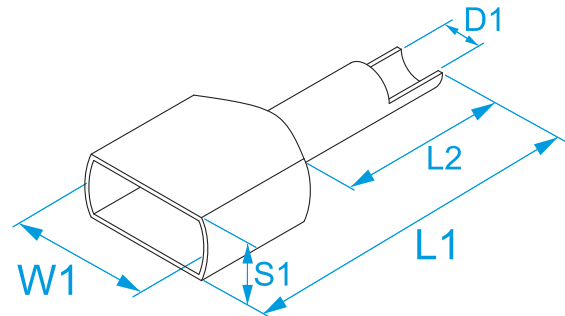

Product family: Terminals - End-sleeves terminals
Item code: 00551, 00651, 00552, 00753, 00652, 00553, 00653, 006531, 007533, 005531, 00554, 00654, 00555, 00655, 005551, 006551, 005552, 006552, 00556, 00656, 00557, 00657, 005571, 006571, 00558, 00758, 00559, 00560, 00760, 00561, 00761, 00661, 00562, 00762, 00662, 00563, 00763, 00663
Description: END-SLEEVES FOR COPPER CONDUCTORS - INSULATED - DOUBLE CABLE

Image

Technical drawing

Specifications

TERMINAL MATERIAL: tinned copper
INSULATION MATERIAL: polypropylene (PP) without flame retardant
OPERATING TEMPERATURE: 105 °C max
ACCORDING TO STD.: DIN 46228-1 (tubular ferrules without plastic sleeve up to 50mm²), UL486F (bare and covered ferrules), CSA C22.2 No.291-14 (bare and covered ferrules)