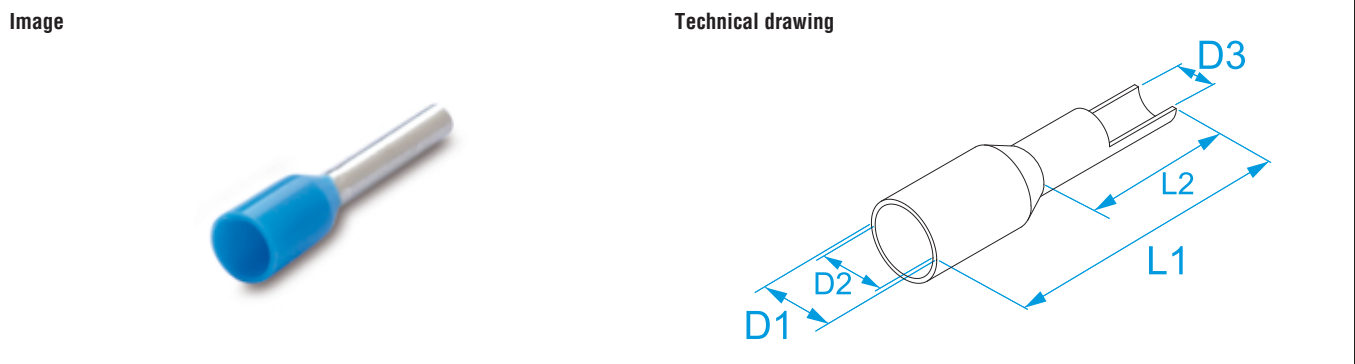

Product family: Terminals - End-sleeves terminals

Item code: 005003, 00701, 005001, 005004, 007034, 00500, 005005, 007036, 005002, 005012, 006011, 00501, 00601, 005011, 006012, 005021, 007021, 006021, 00502, 00702, 00602, 005022, 007022, 006022, 005023, 007023, 006023, 005031, 006031, 00503, 00503S, 00603, 005032, 006032, 005033, 006033, 005042, 006042, 00504, 00504S, 00504S1, 00604, 005041, 005041S, 006041, 005043, 006043, 00505, 00505S, 00605, 00506, 00506S, 00506S1, 00706, 005062, 007071, 005061, 007061, 00507, 00707, 00508, 00508S, 00508S1, 00708, 005081, 007081, 00509, 00709, 00510, 00510S, 00710, 00610, 00511, 00711, 00611, 00512, 00512S, 00712, 00612, 00513, 00713, 00613, 00514, 00714, 00614, 00515, 00715, 00615, 006163, 00516, 00716, 00616, 005161, 007161, 006161, 005162, 007162, 006162, 006173, 00517, 00617, 005171, 006171, 005172, 006172, 00518, 00618, 005181, 006181, 00519, 00520, 00521, 00522

Description: END-SLEEVES FOR COPPER CONDUCTORS - INSULATED - SINGLE CABLE

Specifications

TERMINAL MATERIAL: tinned copper

INSULATION MATERIAL: polypropylene (PP) without flame retardant

OPERATING TEMPERATURE: 105 °C max