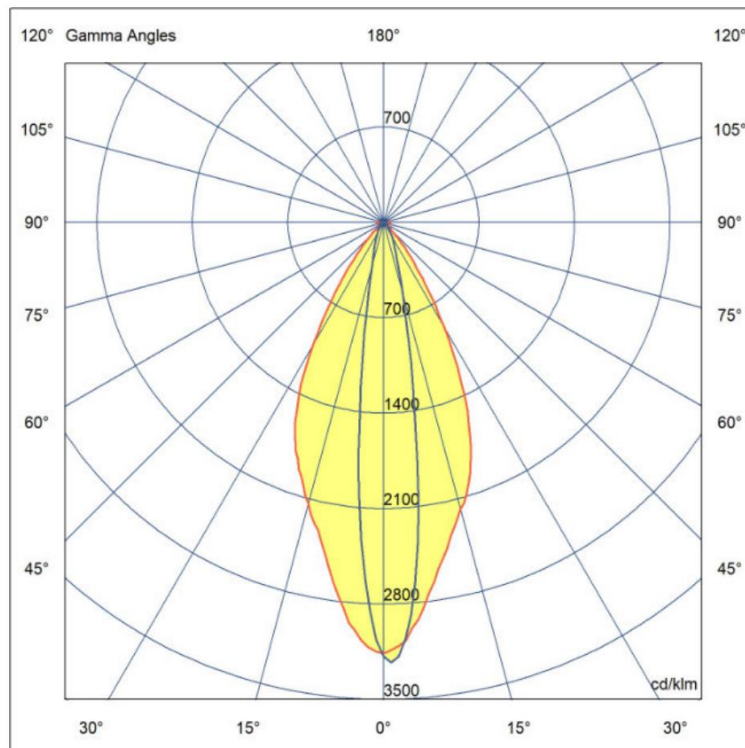

Alaska-1W v.2

Professional Led Modules; **12-18CM** double-sided lightboxes

Dimensions

Connection diagram

One-side power input:

Maximum number of modules 20 pcs

Two-side power input:

Maximum number of modules 40 pcs

It is acceptable to connect multiple chains in parallel, as long as the power supply provides sufficient power

Beam angle