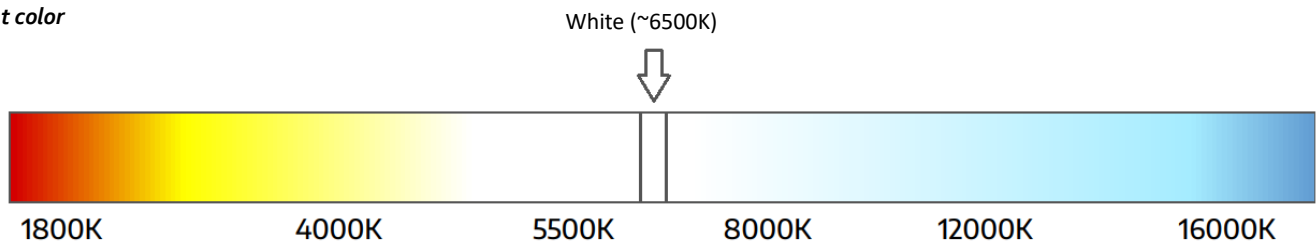

Light color / CCT

Light color