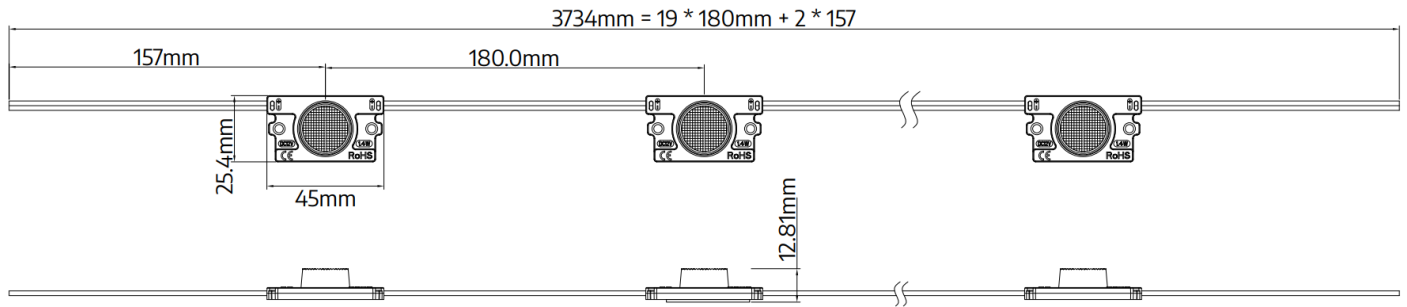

Alaska-1W v.2

Professional Led Modules; **12-18CM** double-sided lightboxes

■ Features:

- luminous efficacy 93 lm/W
- for indoor and outdoor use
- 20 pcs in chain

UK
CA

CE

TECHNICAL DETAILS

MODEL	ALASKA-1W v.2
Supply voltage	12V DC
Power consumption per module	1.4W
Chain power consumption	28W
Current consumption per module	116mA
LED diodes	San`an led - 2835
Quantity of LEDs	1
Light color	White (~6500K)
Luminous flux	130lm (W)
Luminous flux density	93lm (W)
Color rendering index - CRI	≥70
Beam characteristic	18 x 50°
Current stabilization	No
Dimming	Yes
Module dimensions (L x W x H)	45 x 26 x 13mm
Cable length	135mm
Number of modules in 1m	5.6
BOX weight	12kg
Packing	Chain – 20pcs / Bag – 100pcs / Box – 1200pcs
Montage	Adhesive tape / mounting screw
Lifetime	L70B50 > 50000h
Working temperature	-25°C ÷ 50°C
IP protection	IP66
Warranty	4 years

Alaska-1W v.2

Professional Led Modules; **12-18CM** double-sided lightboxes

Dimensions

Connection diagram

One-side power input:

Maximum number of modules 20 pcs

Two-side power input:

Maximum number of modules 40 pcs

It is acceptable to connect multiple chains in parallel, as long as the power supply provides sufficient power

Beam angle

Alaska-1W v.2

Professional Led Modules; **12-18CM** double-sided lightboxes

Energy label