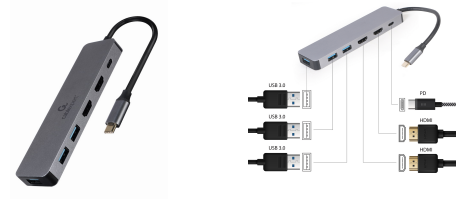

USB Type-C 3-in-1 multi-port adapter (Hub + HDMI + PD)

A-CM-COMBO3-03

- 3-in-1: 3-port USB hub, 4K HDMI and USB Type-C PD
- Superspeed USB 3.1 Gen 1 (5 Gbps) data transfer via USB hub
- Plug & Play

Features

- 3-port USB 3.1 Gen 1 (5 Gbps) hub
- Dual HDMI ports with UHD 4K support
- 100W USB Type-C Power Delivery port
- Durable premium style metal housing

Specifications

Input: USB 3.0/3.1 Type-C male; 15 cm cable length
 USB output: 3 x Type-A (female), USB 3.1 Gen 1 (5 Gbps)
 HDMI output: 2 x type-A (female), max. resolution: 4K @ 30 Hz

USB Type-C PD port: Max. PD 3.0 up to 100 W
 Dimensions: 125 x 37 x 11 mm

Packaging

Q'ty in crtn, pcs	100
Crtn volume, CUM	0.039
Crtn weight, kgs	8.5
Individual package size LxWxH:	90x185x180 mm
Carton size LxWxH:	350x530x210 mm
Country of origin	CN
Barcode	8716309127080
Customs code	8544429090