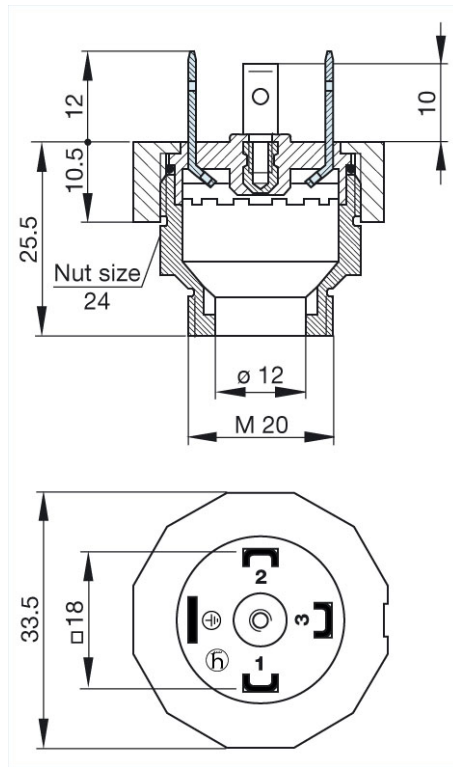

Picture
Drawing

Belden Deutschland GmbH
Im Gewerbepark 2
58579 Schalksmühle
Germany
Phone: +49 7127/14-1806
E-Mail: icos-sales@belden.com

The information published in the websites has been compiled as carefully as possible. It is subject to alteration without notice in technical as well as in price-related/commercial respect. The complete information and data were available on user documentation. Mandatory information can only be obtained by a concrete query.