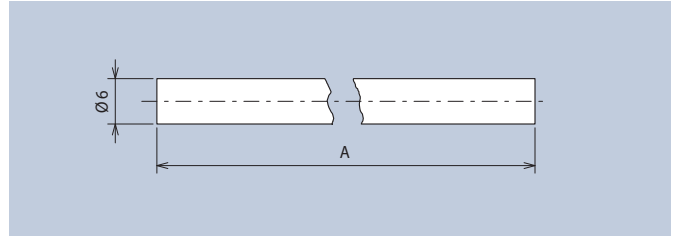

Mechanisches Zubehör

Mechanical Accessories

Verlängerungsachsen
Hart-PVC schwarz

A	Art.-Nr.
60	724.11
80	724.21
100	724.31
120	724.41

Extension Shafts
Rigid PVC black