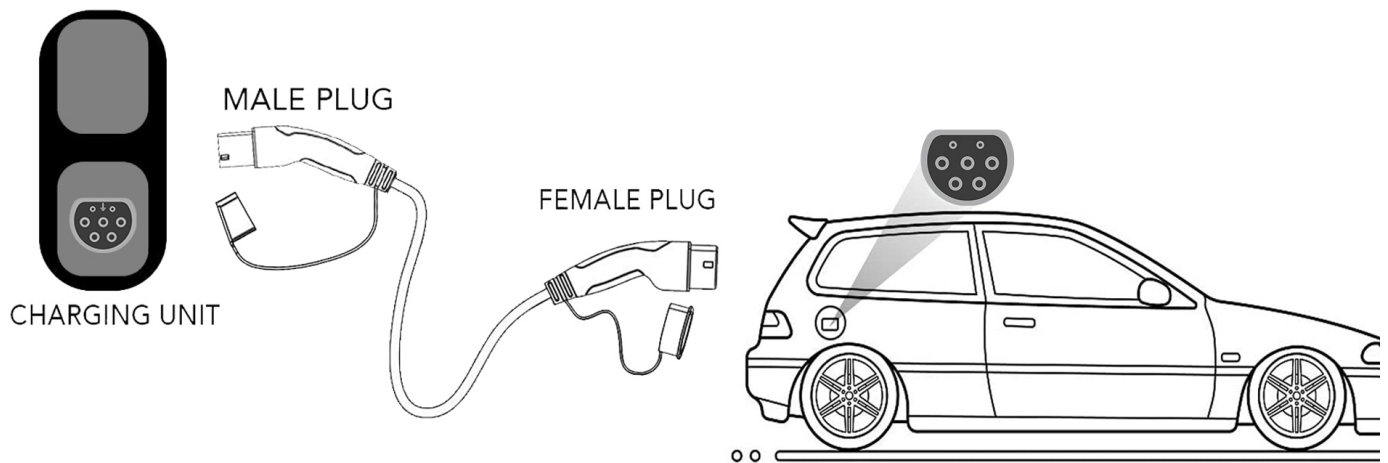

EUROPEAN CONNECTOR STANDARD TYPE 2

The cable has a Type 2 connector, which is now the official standard of the European Union and charges electric cars equipped with the corresponding charging socket. The Type 2 connector is 7 contacts, of which 3 contacts or 5 are for charging and 2 are for communication between the station and the car. Compatible with most electric cars sold in Europe.

CHARGE YOUR ELECTRIC CAR WITH THE BEST PRODUCTS ON THE MARKET

The ergonomic plug and 5-meter cable length will provide any user with a high level of convenience. The cable has been thoroughly tested, has full compliance with all required safety standards, is fireproof and resistant to extreme weather conditions, designed to operate at $-30^{\circ}\text{C} \sim +50^{\circ}\text{C}$. In addition, the cable's outer sheath exhibits high durability and flexibility, as well as water and dust resistance.

HOW TO CONNECT THE EV CABLE CORRECTLY?

The cable has **2 male and 2 female connectors**. The illustration above shows the correct way to connect the cable. The exceptional flexibility of the cable and the ergonomic shape of the pistol ensures complete comfort during daily use and storage of the cable. **The mechanical life of the cable is ~ 10.000 connections**, i.e. daily charging of your car for at least **25 years**.