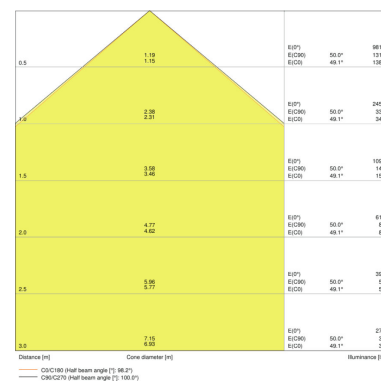

FL PFM 50 W 6500 K SYM 100 WT

APPLICATION ADVICE

For more detailed application information and graphics please see product datasheet.

LOGISTICAL DATA

Product code	Packaging unit (Pieces/Unit)	Dimensions (length x width x height)	Gross weight	Volume
4058075421233	Shipping carton box 8	462 mm x 284 mm x 207 mm	9480.00 g	27.16 dm³
4058075421257	Shipping carton box 8	462 mm x 284 mm x 207 mm	9480.00 g	27.16 dm³
4058075421271	Shipping carton box 8	462 mm x 284 mm x 207 mm	9480.00 g	27.16 dm³
4058075421295	Shipping carton box 8	462 mm x 284 mm x 207 mm	9480.00 g	27.16 dm³
4058075421318	Shipping carton box 8	462 mm x 284 mm x 207 mm	9480.00 g	27.16 dm³