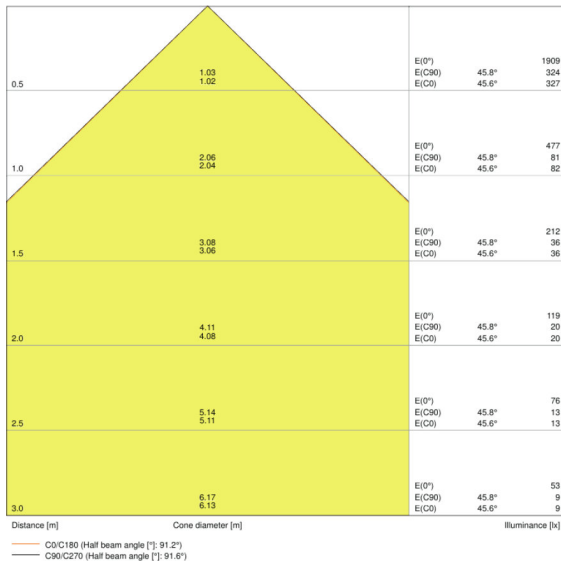

Light Distribution

LDC typ cone