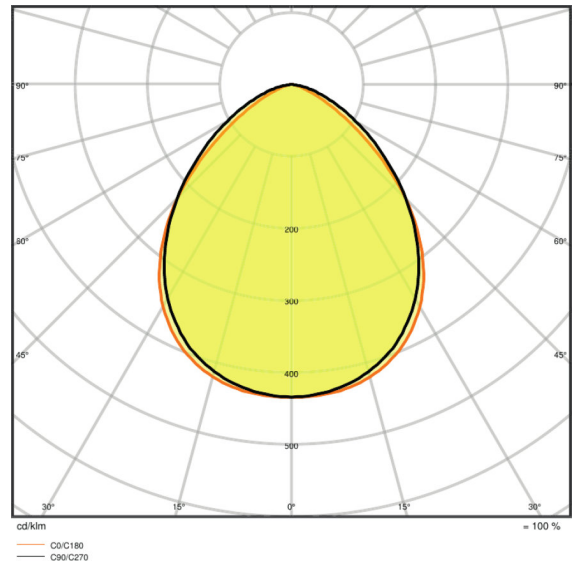

Light Distribution

LDC typ cone