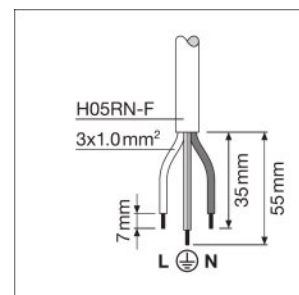

A	B	C	Ø	IP
10 W	26	60	5.5	2x M4	0.014+IP
20 W	28	80	6.5	2x M5	0.018+IP
30 W	58	90	6.5	2x M5	0.021+IP
50 W	78	110	8.5	2x M6	0.028+IP