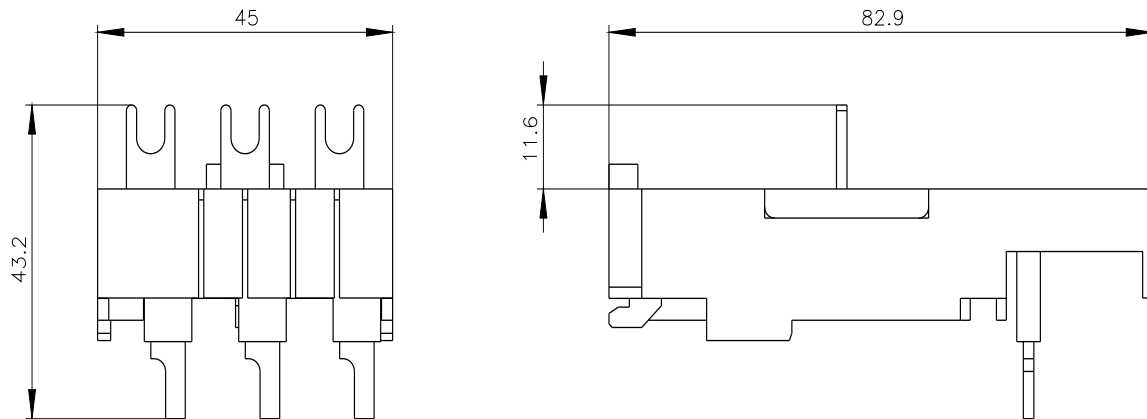

CAX-Online-Generator

<http://support.automation.siemens.com/WW/CAXorder/default.aspx?lang=en&mlfb=3RA2921-1BA00>

Service&Support

<https://support.industry.siemens.com/cs/ww/en/ps/3RA2921-1BA00>

Image database (product images, 2D dimension drawings, 3D models, device circuit diagrams, EPLAN macros, ...)

http://www.automation.siemens.com/bilddb/cax_de.aspx?mlfb=3RA2921-1BA00&lang=en

Ostatnia zmiana:

17.06.2021 