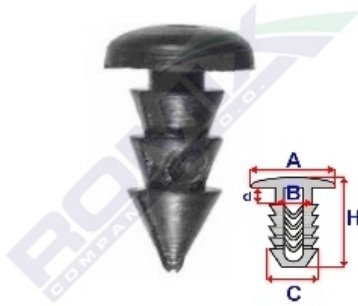

Odbój gumowy 22037

Romix catalogue number: 22037

Quantity in package: 10

Dimensions: A 13,6 B 4,9 C 8,2 d 2,8 H 24,7, w śr.otworu 7

Brand	Model	Location	Description	OEM number
Alfa Romeo	various models	many locations		
Fiat	various models	many locations		
Lancia	Lancia various model s	many locations		