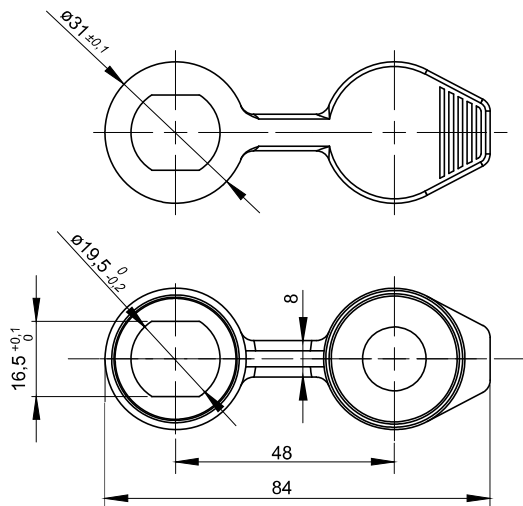

Cover 2.904.005

Cover 2.904.006

Cover 2.904.007

Cover 2.904.008

Attention:

In case of adjusting the handle the H dimension reduces of 2mm

CATALOGUE NUMBER	TYPE OF LOCK	MATERIAL	FINISH [C]
2.904.005	M22	TPE	RAL9005
2.904.006	M24		07
2.904.007	M19W		
2.904.008	M16		

* colour 7035 available on special request