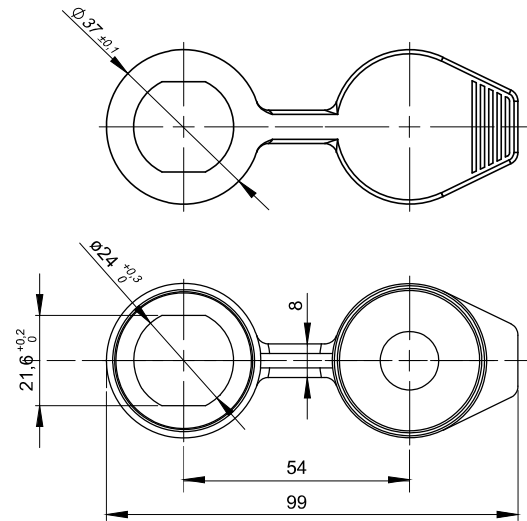

Cover 2.904.005

Cover 2.904.006

Cover 2.904.007

Cover 2.904.008

Attention:

In case of adjusting the handle the H dimension reduces of 2mm

CATALOGUE NUMBER	TYPE OF LOCK	MATERIAL	FINISH [C]
2.904.005	M22	TPE	RAL9005
2.904.006	M24		07
2.904.007	M19W		
2.904.008	M16		

* colour 7035 available on special request