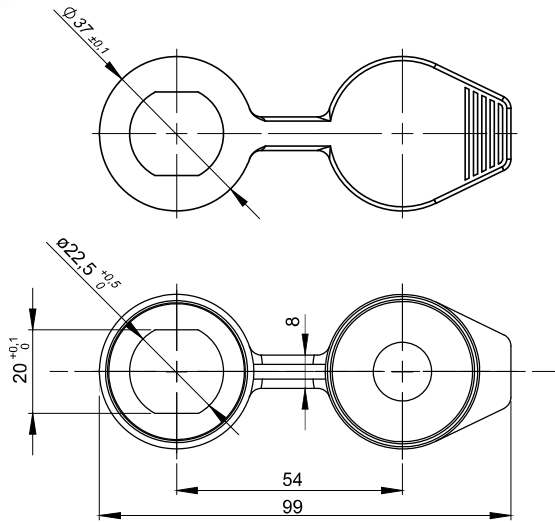

Cover 2.904.005

Cover 2.904.006

Cover 2.904.007

Cover 2.904.008

Attention:

In case of adjusting the handle the H dimension reduces of 2mm

CATALOGUE NUMBER	TYPE OF LOCK	MATERIAL	FINISH [C]
2.904.005	M22	TPE	RAL9005
2.904.006	M24		07
2.904.007	M19W		
2.904.008	M16		

* colour 7035 available on special request