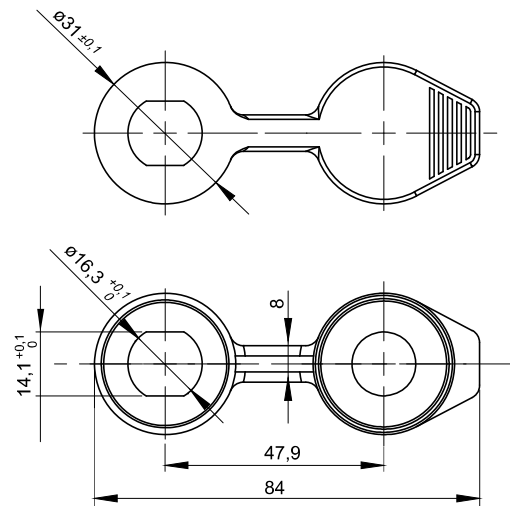

Cover 2.904.005

Cover 2.904.006

Cover 2.904.007

Cover 2.904.008

Attention:

In case of adjusting the handle the H dimension reduces of 2mm

CATALOGUE NUMBER	TYPE OF LOCK	MATERIAL	FINISH [C]
2.904.005	M22	TPE	RAL9005
2.904.006	M24		07
2.904.007	M19W		
2.904.008	M16		

* colour 7035 available on special request