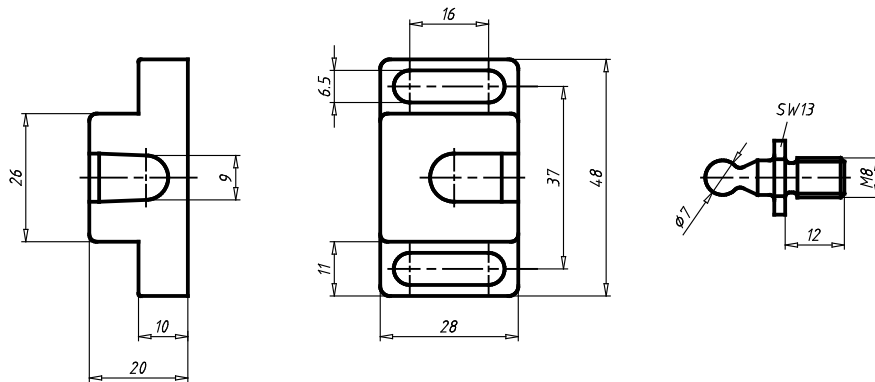

Ball Catch 30

093045S07

PARTNR (Part #)	BC (Ball Catch)	COLOR (Color)	CS (Counter Screw)	LF (Locking Force)	WEIGHT (Weight / g)	CTN (Customs Tariff Number)	ID (ID #)
093045S07	Light	Gray ≈ RAL 7042	Stainless steel	~ 40 N	45	39269097	141206