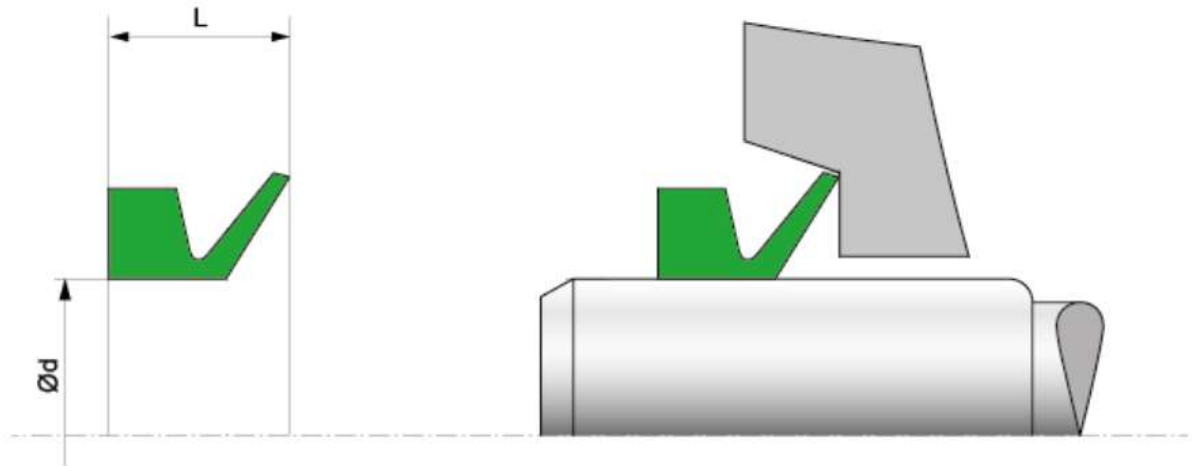

uszczelnienia techniczne

V-rings

Description:

- VA type seals are classified as rotary shaft seals and, unlike simmering rings, it seals in the axial direction on the face of the seat (bearings - fixed element), while it rotates on its own thanks to the circumferential clamp..