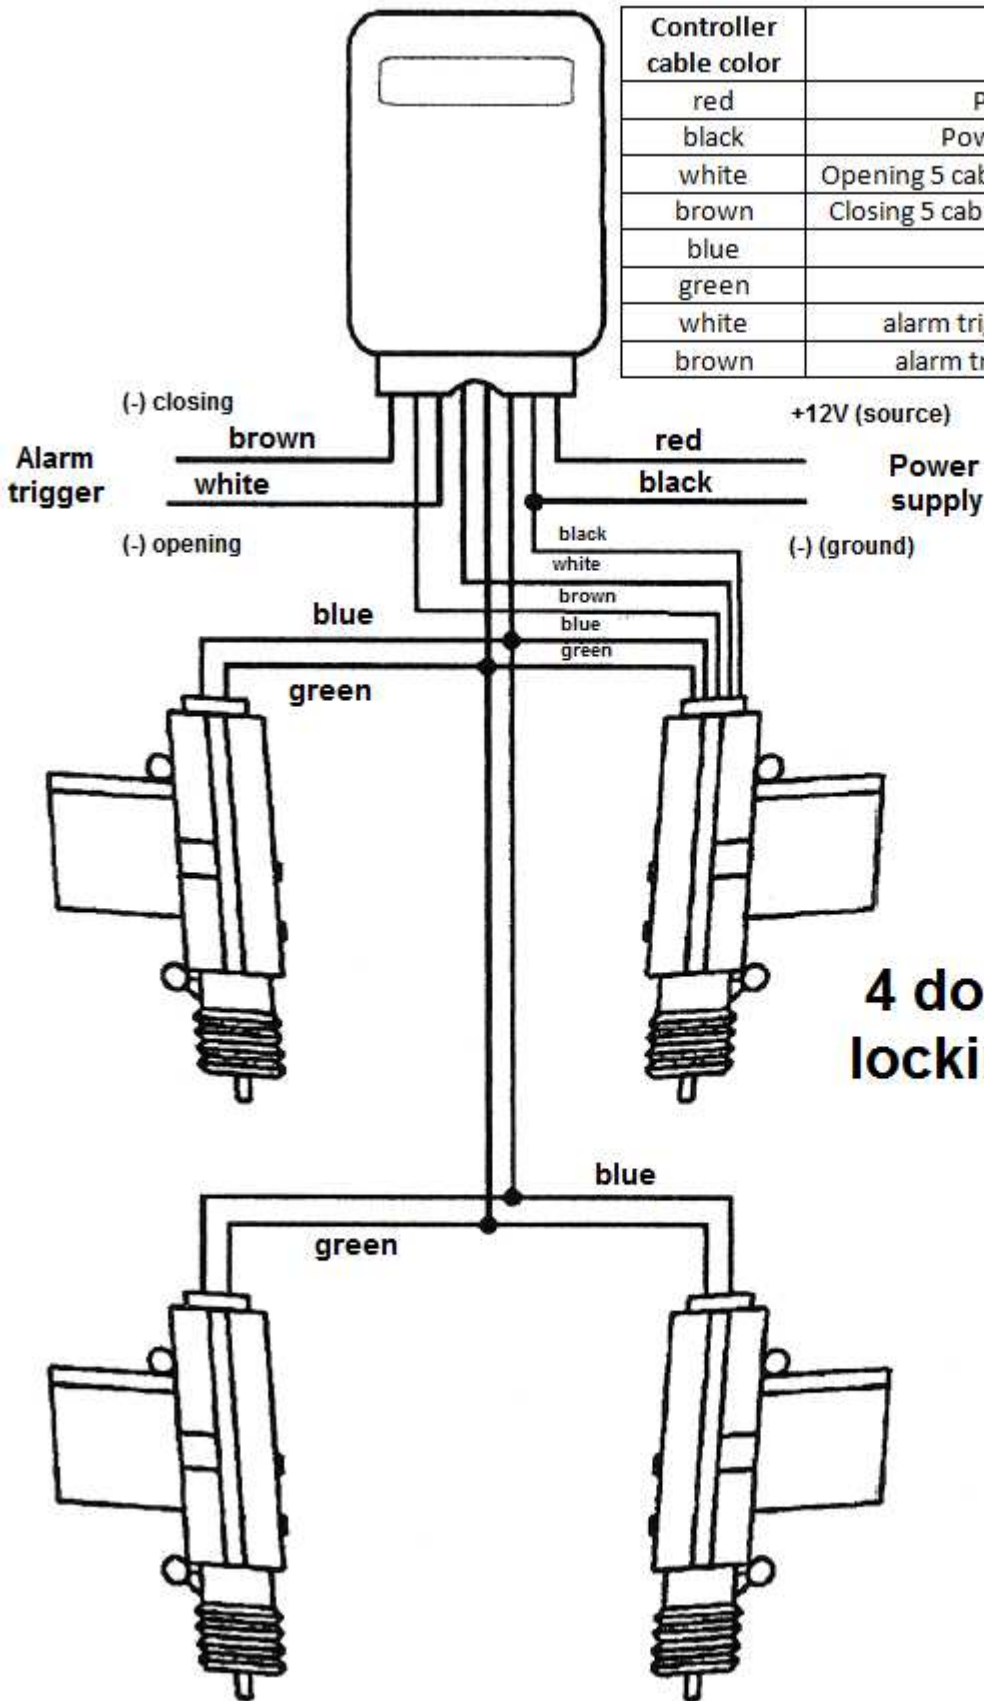

Controller cable color	Use
red	Power supply +12V
black	Power supply (-) ground
white	Opening 5 cable actuator – white (or brown)
brown	Closing 5 cable actuator – brown (or white)
blue	actuator motor
green	actuator motor
white	alarm trigger (-) ground – opening
brown	alarm trigger (-) ground - closing

4 door central locking system