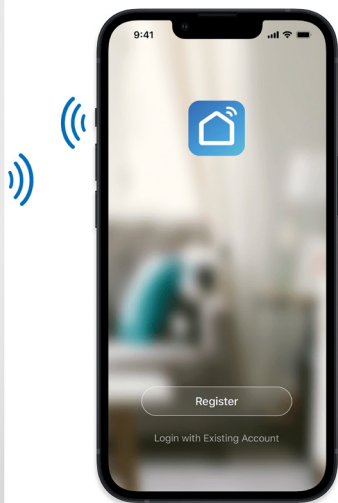

LogiLink®

Wireless 6-way Smart Power Strip with 4 USB Ports

Art. No.: SH0105

Build Your Smart Home

Manage appliances and USB devices, such as lamps, kettle, chargers or television via free smartphone app using Wi-Fi connection.

App Remote Control

Smart Power Strip can be controlled through your existing Wi-Fi network via the free *Smart Life* or *Megos Smart Home* app.

Smart Life

Megos Smart Home

Download the free APP from the App Store or Google Play store.

Wi-Fi
2.4 GHz

230 V/10 A
2400 W

4-Port USB
20 W

Over Current
Protection

1.8 m
Length

With Safety
Shutter

Power and Charge Multiple Devices

Provide 6 smart sockets and 4 USB fast charging ports. Able to control collectively with schedules or timer.

*Sockets and USB ports are controlled in groups.

Control Your Appliances from Anywhere

Turn on/off connected appliances or USB devices wherever you are through your smartphone at any time.

Works with Amazon Alexa and Google Home