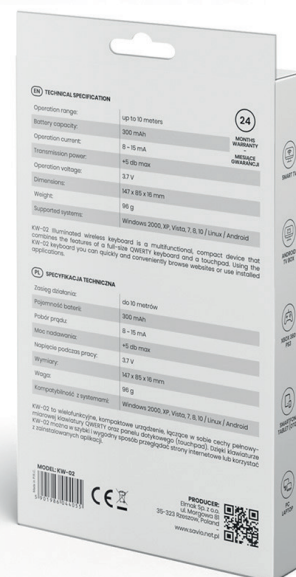

WIRELESS BACKLIT MINI KEYBOARD

SMART TV

ANDROID TV BOX

XBOX 360 PS3

SMARTFON TABLET (OTG)

PC LAPTOP

EN TECHNICAL SPECIFICATION

Operation range:	up to 10 meters
Battery capacity:	300 mAh
Operation current:	8 ~ 15 mA
Transmission power:	+5 db max
Operation voltage:	3.7 V
Dimensions:	147 x 85 x 16 mm
Weight:	96 g
Supported systems:	Windows 2000, XP, Vista, 7, 8, 10 / Linux / Android

KW-02 Illuminated wireless keyboard is a multifunctional, compact device that combines the features of a full-size QWERTY keyboard and a touchpad. Using the KW-02 keyboard you can quickly and conveniently browse websites or use installed applications.