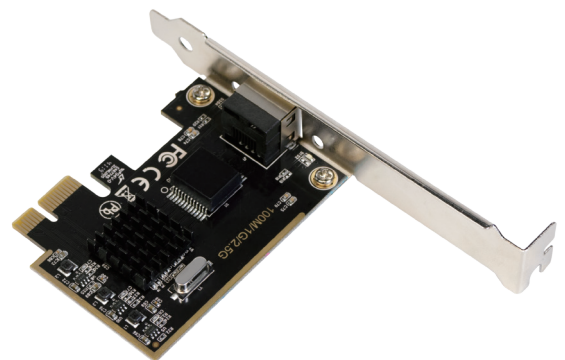

PC0087

4 052792 059854

Made in China

RoHS
compliant

*The specifications and pictures are subject to change without prior notice.
*All trade names referenced are the registered trademarks of their respective owners.