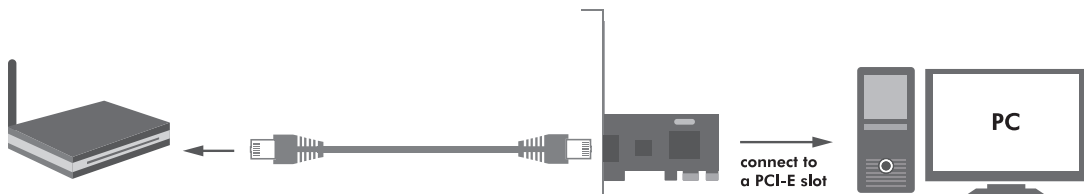

LogiLink®

2.5G Gigabit PCI Express Card

Art. No.: PC0087

Easy to add or expand high performance 2.5 Gigabit Ethernet connectivity to any compatible computer.

Features:

- » PCI Express 1-lane interface
- » Compliant with PCI Express 2.1
- » Supports data transfer rate up to 2.5Gbps
- » Compliant with the IEEE802.3, IEEE802.3u, IEEE802.3ab, IEEE802.3az and IEEE802.3bz standards
- » Supports Auto-Negotiation, Auto MDI/MDI-X, Jumbo Frame and Wake On LAN (WOL)
- » LED indicator for Link/Activity, Speed
- » Supports Windows, Linux and MAC OS

- » Packing Dimension: 150 x 135 x 30mm
- » Packing Weight: 0.105kg
- » Carton Dimension: 350 x 322 x 300mm
- » Carton Q'ty: 40pcs
- » Carton Weight: 4kg

PC0087

4 052792 059854

Made in China

RoHS
compliant