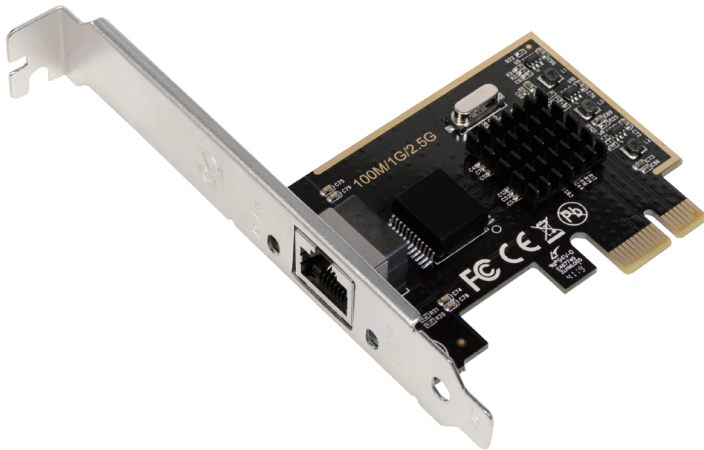

LogiLink®

2.5G Gigabit PCI Express Card

Art. No.: PC0087

Easy to add or expand high performance 2.5 Gigabit Ethernet connectivity to any compatible computer.

Features:

- » PCI Express 1-lane interface
- » Compliant with PCI Express 2.1
- » Supports data transfer rate up to 2.5Gbps
- » Compliant with the IEEE802.3, IEEE802.3u, IEEE802.3ab, IEEE802.3az and IEEE802.3bz standards
- » Supports Auto-Negotiation, Auto MDI/MDI-X, Jumbo Frame and Wake On LAN (WOL)
- » LED indicator for Link/Activity, Speed
- » Supports Windows, Linux and MAC OS

Please download the driver online at: <http://www.logilink.de/download/driver/PC0087.zip>

Package Contents:

- » 1 x PCI-E Gigabit LAN Card
- » 1 x Low Profile Bracket
- » 1 x User Manual

Package Information: