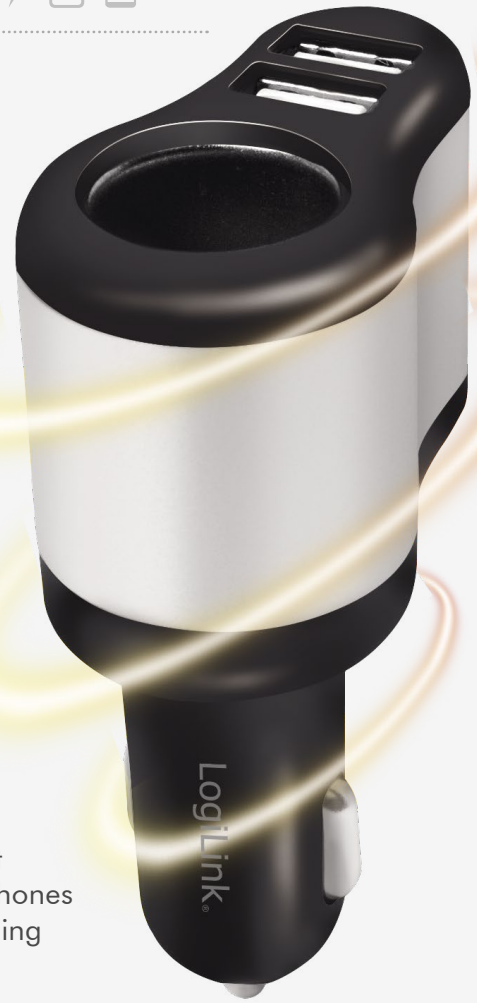

## Best Car Charger For Your Next Trip

Expanding 1 cigarette lighter socket with 2 more USB-A ports, allowing you to charge multiple devices simultaneously. Perfect for road trips.

RoHS  
compliant

\*The specifications and pictures are subject to change without prior notice.  
\*All trade names referenced are the registered trademarks of their respective owners.

### Powerful Charging On-The-Go

Features one cigarette lighter socket and two USB-A ports to fast charge your GPS, DVR, car vacuum cleaner, tablets, and smartphones simultaneously with a total of 72 W output. Enjoy powerful charging when you need it in the most.