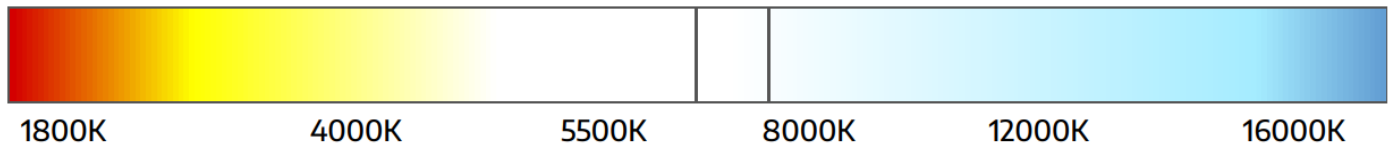

## ■ Features:

- luminous efficacy 114 lm/W
- for indoor and outdoor use
- 100 pcs in chain

UK  
CA

CE

## Dimensions

## Connection diagram

**One-side power input:**

**Maximum number of modules 50 pcs**

**Two-side power input:**

**Maximum number of modules 100 pcs**

It is acceptable to connect multiple chains in parallel, as long as the power supply provides sufficient power

## Light color / CCT

**Light color**

White (~7000K)