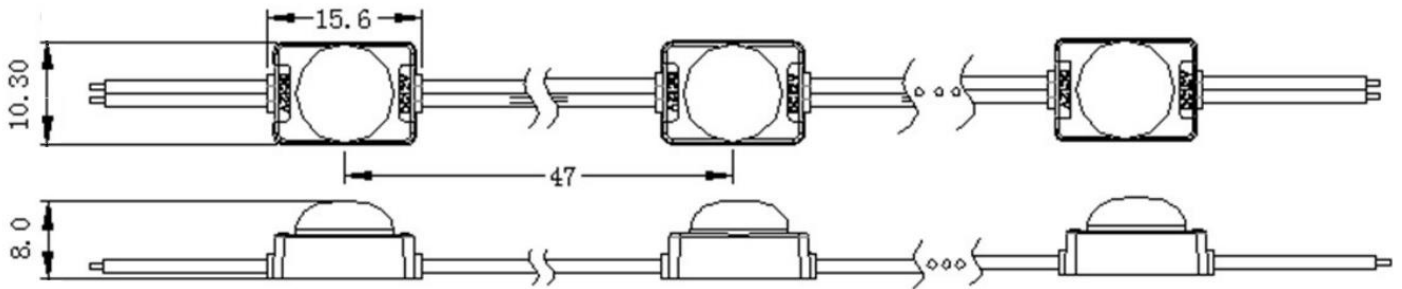

PWM

MODEL	MW-MLD-MINI-1W-LENS160
Supply voltage	12V DC
Power consumption per module	0.3W
Chain power consumption	15W
Current consumption per module	0.25mA
LED diodes	2835
Quantity of LEDs	1
Light color	White (~7000K)
Luminous flux	30lm
Luminous flux density	100lm/W
Color rendering index - CRI	≥70
Beam angle	160°
Current stabilization	Yes
Dimming	Yes
Module dimensions (L x W x H)	10.3 x 9 x 8mm
Cable length	47mm
Number of modules in 1m	22
Box weight	
Packing	Chain – 50pcs / Bag – 400pcs / Box – 2800pcs
Montage	Adhesive tape / mounting screw
Lifetime	L70B50 > 50000h
Working temperature	-25°C ÷ 55°C
IP protection	IP67
Warranty	5 years

## Dimensions